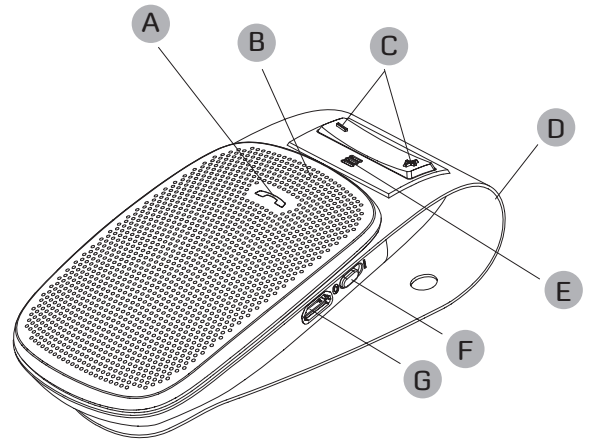

THE EASY AND SAFE WAY TO TALK HANDS-FREE WHILE DRIVING

When you have a busy lifestyle, car journeys can give you some well-needed breathing space to catch up and make arrangements with friends and family on the phone. The problem is, though, it's illegal! Jabra DRIVE in-car speakerphone solves this, and other problems, with an excellent hands-free solution, so you can make the best use of this time – and have in-car phone conversations without compromising safety.

Jabra DRIVE is brilliantly simple. No setup is required, and it's so easy to operate, you probably won't even have to look in the manual to find out how to use it. You pair it up with your mobile phone. After that, you just clip it onto your sun visor and it will connect automatically whenever you get into the car. You can then talk freely on your mobile, with your eyes on the road and your hands on the wheel. With the Jabra DRIVE, you don't even need to bother reaching for your phone when it rings – just press the big friendly button on the in-car speakerphone to answer and enjoy crystal clear hands-free conversation!

Reasons to choose the Jabra DRIVE

- Clear crisp sound with noise cancellation
- Easy to use with intuitive control buttons
- Simple setup with no installation

- A Answer/End button**
Tap to answer/end call
- B Status light**
Shows pairing, battery, and call status
- C On/off switch**
Slide the switch to the "1" position to turn on and the "0" to turn off
- D Charging socket**
Easy charging with the supplied USB cable for either the cigarette lighter charging or charging through your PC
- E Volume control**
Tap "+" for volume up and "-" for volume down
- F Microphone**
Great microphone with noise cancellation
- G Integrated Visor Clip**
Designed for easier set up