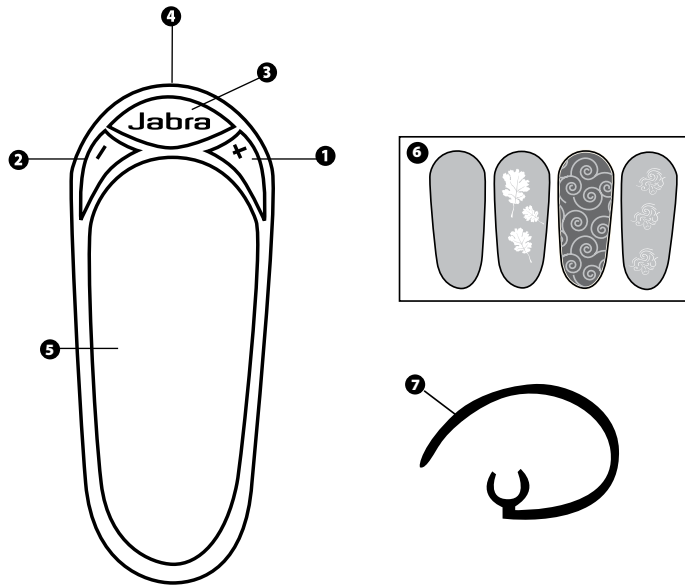

Change into Jabra

Jabra BT3010 is DESIGNED BY YOU. This small Bluetooth headset comes with 33 creative cover designs – including several designed by Jabra users. What's more, you can create endless new versions at jabra.com. In short, the Jabra BT3010 not only gives you the freedom to change things the way things look, it also changes your view of hands-free communication.

More than looks

The new Jabra BT3010 is much more than an innovative design system. With its discreet earpiece and optional ear hook, you'll enjoy great stability and a secure fit. On top of that, you get up to eight hours of talk time and the uncompromised quality of a Jabra headset.

Jabra BT3010

Jabra is a registered trademark of GN A/S
www.jabra.com

Jabra

1

Volume up

Turn up the volume without accessing your mobile phone

2

Volume down