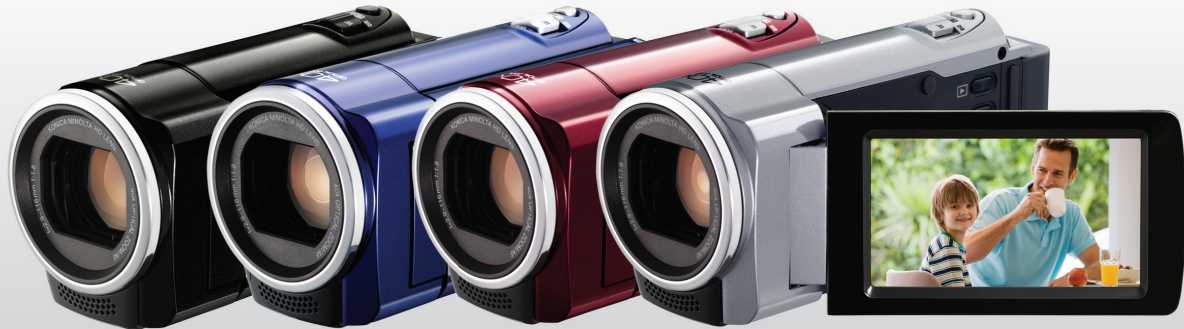

JVC

The Perfect Experience

GZ-HM30US

Flash Memory Camera

www.jvc.com

Key Feature

This HD Everio GZ-HM30US has an SDXC card slot, offering high-quality HD video ideal for Web sharing on YouTube(TM) and Facebook. Also features 40x optical zoom, Advanced Image Stabilizer, up-convert for 1920x1080p Output, and Intelligent AUTO for best picture quality, whatever the scene.

Advantages

- :: Advanced Image Stabilizer
- :: 40x Optical Zoom
- :: 70x Dynamic Zoom
- :: 2.7" LCD (230k-Pixel)
- :: Konica Minolta HD Lens
- :: AVCHD Lite and AVCHD SD Dual Format
- :: Memory Card Slot for SDXC/SDHC/SD

SPECIFICATIONS

Internal Storage Media	-
SDXC/SDHC/SD Card Slot*	Single SDXC Card
Image Sensor	1/5.8" 1.5MP CMOS
Lens	KONICA MINOLTA HD LENS F1.8
Zoom Ratios	
Optical	40x
Dynamic	70x
Digital	200X
2D-3D Conversion Playback	-
High Definition Recording	AVCHD Lite 1280x720
Standard Definition Recording	Yes
Video Recording Modes	AVCHD Lite (LS/LE), AVCHD SD (SSW/SEW/SS/SE)
Video Recording Time (max.)	13hr (LS) / 47hr 40min (SEW/SE) [4]
1080/60P Output	Yes (Upconverted)
24Mbps High Bit Rate Recording	-
HDMI® Terminal	Yes
LCD Size and Resolution	2.7" 230K-pixel
Touch Panel LCD	-
Glasses-free 3D Viewing on LCD	-
Built-in Bluetooth® Wireless Technology	-
Super LoLux	-
Advanced Image Stabilizer	Yes
Time-Lapse REC	Yes
Auto REC	Yes
Intelligent AUTO	Yes
Smile Meter/Smile Shot	-
Face Sub-Window	-
Animation Effect	-
High-Speed Motor Drive Recording	-
Seamless Recording	-
Face Recognition	Face Detection
K2 Technology	-
Auto Illumi. Light	-
Auto Flash	-
Lens Cover	Manual
DSC Function	-
2-Way Grip Belt	Yes
Eye-Fi Card Ready for Wi-Fi Connection**	Yes
Bundled PC Software	Everio MediaBrowser 3
SHARE STATION® Compatible	-
Provided Battery	BN-VG108
Remote Control	-
Dimensions with battery (inch (mm))	2-1/16x2-3/16x4-11/16 (51x55x119)
Weight with battery (lbs (g))	.48 lbs (215)