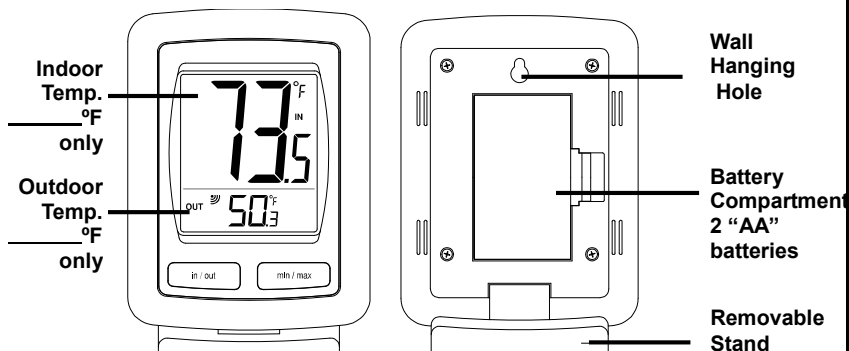

WIRELESS TEMPERATURE STATION

BUTTONS

TX38U-IT
Temperature
Sensor

Battery
compartment
2 "AAA"
batteries

Get Started

- Step 1:** Insert 2 fresh AAA batteries into the TX38U-IT sensor according to the polarity markings
- Step 2:** Insert 2 fresh AA, batteries into the temperature station according to the polarity markings.
- Step 3:** Let station and sensor sit together for 15 minutes. Then place sensor outside in a shaded area.

Display Options

- Choose to have the indoor or the outdoor temperature on top, in large numbers.
- Simply press the **IN/OUT** button to change.

View/Reset MIN/MAX Readings

View: Press the **MIN/MAX** button to view minimum and maximum indoor/outdoor temperatures.