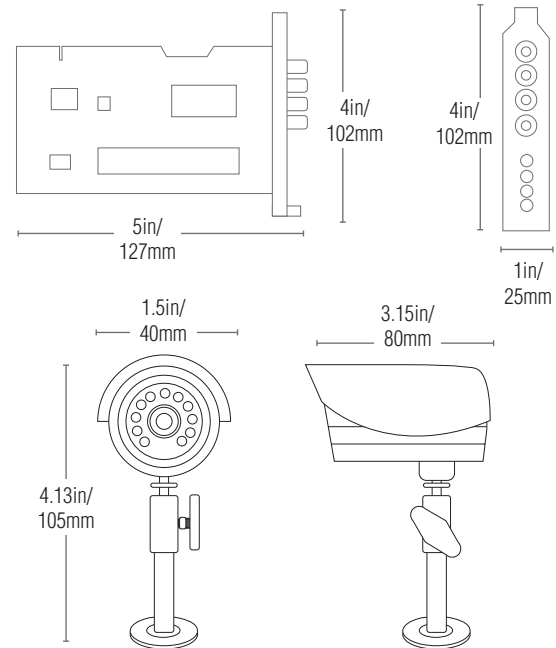

### CAMERA:

Image Sensor:	1/3" Colom CMOS
Resolution:	330 TV Lines
Minimum Illumination:	3.0 Lux
Built-in IR LED:	11 IR LED (850nm Type) for Night Vision
Power Source:	7.5 V DC
Current Consumption:	180 mA
Operating Temp Range:	-10°~50° C / 14° ~ 122° F
IP Rating:	IP 44, weather resistant

## DIMENSIONS:

## PACKAGE INFORMATION:

Weight:	12.5 lbs / 5.66 kgs
Dimensions:	11.75 X 7.75" X 9.75" / 298mm X 197mm X 248mm (W x H x D)
UPC:	7-78597-01444-0
Cube:	0.013 CBM / 0.461 ft
Includes:	PCI card and mounting screws, Power cable and connector bundle, 4 cameras & 4 x 60ft. cables, m QSG, Serialized Application CD, Warranty card