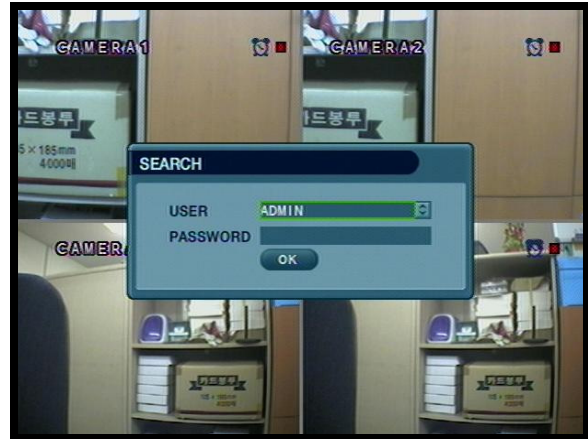

How do I playback Previously Recorded Data?

Search mode allows you to locate previously recorded video by Date and Time, or by Event Type.

- Press the Search Button on the front panel or Remote Control
- Enter the User Name and Password (if required).
- Use the Left / Right arrows on the Front Panel or Remote Control to switch between the Search By Time and Search By Event screens.