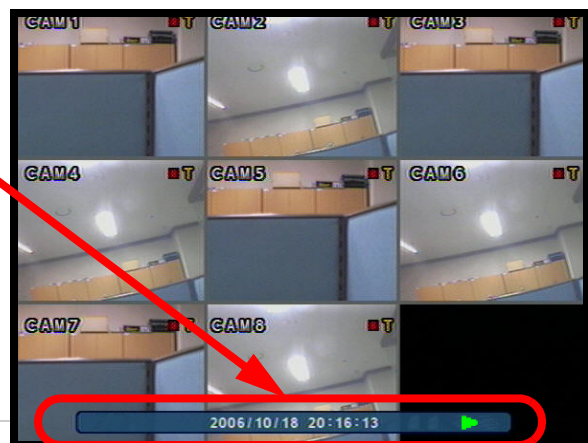

Any days highlighted with GREEN indicate that there is recorded video data.

The Date and Time will be displayed at the bottom of the screen. A playback icon will appear indicating that the unit is in Playback mode.

NOTE: The unit will continue to record data while in Playback Mode.