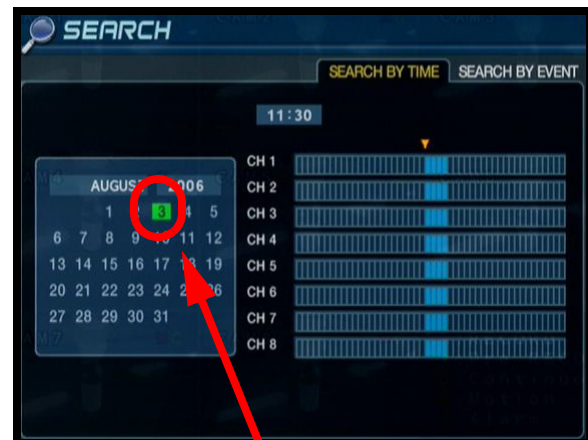

Search By Time

Searches the system based on date and time.

- Press the Enter button to access the Calendar (on the left side of the screen). Press a second time to change the highlight to white.
- Navigate within the calendar using the Arrow Keys on the front panel or remote control.
- Once the date has been located, press the Enter button to accept the date, and to access the Time Search (on the right side of the screen).
- Press and Hold the arrow keys to select the Time (increments of 15 minutes). Pressing the button without holding will increment 1 minutes.
- Press the Enter button to start the playback. Press the Return button to stop playback and return to the Search By Time screen.