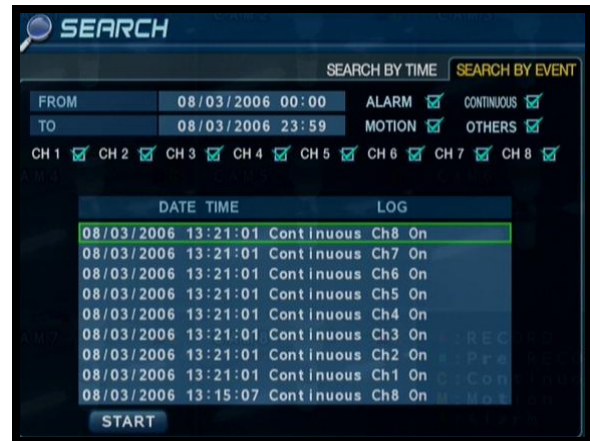

### Search By Time

Searches the system based on date and time.

- Press the Enter button to access the Calendar (on the left side of the screen). Press a second time to change the highlight to white.
- Navigate within the calendar using the Arrow Keys on the front panel or remote control.
- Once the date has been located, press the Enter button to accept the date, and to access the Time Search (on the right side of the screen).
- Press and Hold the arrow keys to select the Time (increments of 15 minutes). Pressing the button without holding will increment 1 minutes.
- Press the Enter button to start the playback. Press the Return button to stop playback and return to the Search By Time screen.

Any days highlighted with GREEN indicate that there is recorded video data.

The Date and Time will be displayed at the bottom of the screen. A playback icon will appear indicating that the unit is in Playback mode.

## Search By Event

Searches the system based on Event Type (Alarm, Motion, Continuous or System).

- Press the right arrow button on the front panel or remote control to access the Search By Event screen.
- Select From and To dates, Events (Alarm, Continuous, Motion and Other) and Cameras
- Navigate within the options using the Arrow Keys on the front panel or remote control. Press the Enter button to select or deselect options (Note: Multiple event types can be selected).
- Navigate to the Start button at the bottom of the screen and press the Enter button. A listing of events will be displayed.
- Navigate to an event, and press the Enter button to start the playback. Press the Return button to stop the playback and return to the Event Search screen.