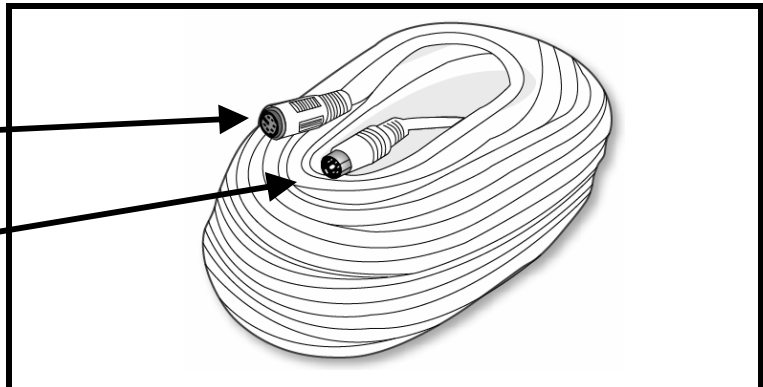

MODEL CVA6960-100 100FT UNIVERSAL SURVEILLANCE CAMERA EXTENSION CABLE

English Version 1.0

THIS PACKAGE CONTAINS:

- 1 x 100 ft. High Performance Surveillance Camera Extension Cable
- 1 x RCA Female to Lorex 6-Pin DIN Male Coupler
- 1 x 6-pin DIN Female to BNC Male/RCA Male Coupler
- 1 x BNC Male to RCA Male adapter
- 1 x BNC Female to RCA Male adapter

FEATURES

- Extends and/or Connects Lorex or **Any Other Surveillance Camera with RCA or BNC Outputs** to any Monitoring or Recording Device
- Extends and/or Connects Any Lorex Camera with 6-pin DIN Output to any Lorex Monitoring, Recording or Surveillance System
- Enables you to place the Camera Almost Anywhere

NOTE: If you are connecting a Lorex branded 6-pinDIN camera to a non 6-pin DIN device, please check camera power requirements as you may need to purchase a regulated power supply which meets the camera's power requirements.

DIN EXTENSION CABLE CONNECTIONS

The 100' 6-Pin DIN Extension cable can be connected directly between any Lorex 6-Pin DIN type camera and any Lorex 6-Pin DIN Observation System or DVR with 6-Pin DIN Ports.

- Connect to the Camera 6-Pin **DIN** Port
- Connect to the Observation System / DVR 6-Pin **DIN** Port

6-PIN DIN FEMALE TO BNC MALE / RCA MALE COUPLER / FEMALE BARREL POWER CONNECTION

This Coupler Cable is used to convert a DIN Camera into BNC outputs.

NOTE: A regulated power supply will be required.

- Connect to any Observation System / DVR **AUDIO IN** Port.
- Connect to the Observation System / DVR **BNC** Video Port (Also can be connected to an RCA Video Port by using the supplied BNC/RCA Coupler).
- Connect to a regulated **Power Supply** rated for the Camera.