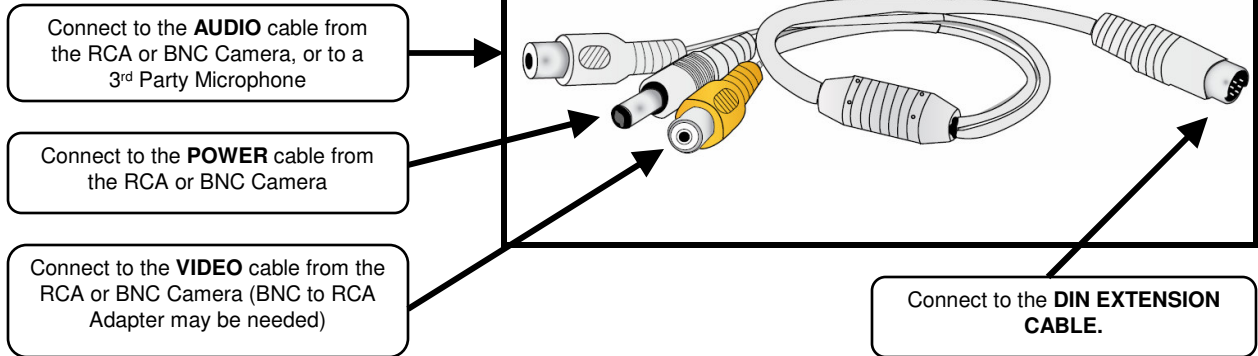

- Connect to the Camera 6-Pin **DIN** Port
- Connect to the Observation System / DVR 6-Pin **DIN** Port

6-PIN DIN FEMALE TO BNC MALE / RCA MALE COUPLER / FEMALE BARREL POWER CONNECTION

This Coupler Cable is used to convert a DIN Camera into BNC outputs.

NOTE: A regulated power supply will be required.

- Connect to any Observation System / DVR **AUDIO IN** Port.
- Connect to the Observation System / DVR **BNC** Video Port (Also can be connected to an RCA Video Port by using the supplied BNC/RCA Coupler).
- Connect to a regulated **Power Supply** rated for the Camera.

RCA AUDIO / VIDEO FEMALE / MALE POWER BARREL TO 6-PIN DIN MALE COUPLER CONNECTIONS

This Coupler Cable is used to convert an RCA or BNC Camera into a 6-Pin DIN output.

NOTE: A regulated power supply will be required.