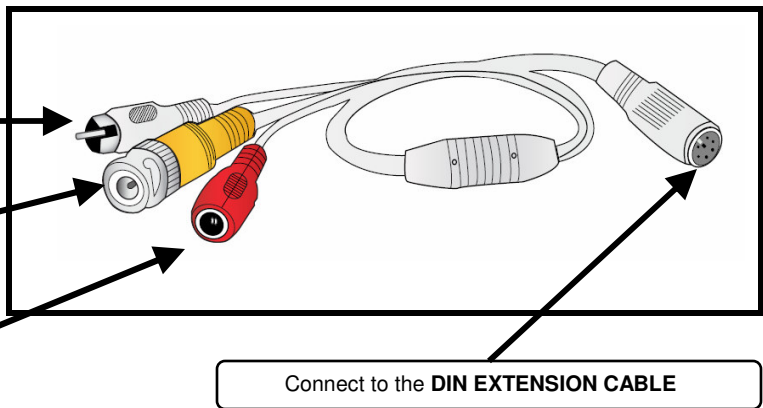

DIN EXTENSION CABLE CONNECTIONS

The 100' 6-Pin DIN Extension cable can be connected directly between any Lorex 6-Pin DIN type camera and any Lorex 6-Pin DIN Observation System or DVR with 6-Pin DIN Ports.

- Connect to the Camera 6-Pin **DIN** Port
- Connect to the Observation System / DVR 6-Pin **DIN** Port

6-PIN DIN FEMALE TO BNC MALE / RCA MALE COUPLER / FEMALE BARREL POWER CONNECTION

This Coupler Cable is used to convert a DIN Camera into BNC outputs.

NOTE: A regulated power supply will be required.

- Connect to any Observation System / DVR **AUDIO IN** Port.
- Connect to the Observation System / DVR **BNC** Video Port (Also can be connected to an RCA Video Port by using the supplied BNC/RCA Coupler).
- Connect to a regulated **Power Supply** rated for the Camera.

RCA AUDIO / VIDEO FEMALE / MALE POWER BARREL TO 6-PIN DIN MALE COUPLER CONNECTIONS

This Coupler Cable is used to convert an RCA or BNC Camera into a 6-Pin DIN output.

NOTE: A regulated power supply will be required.