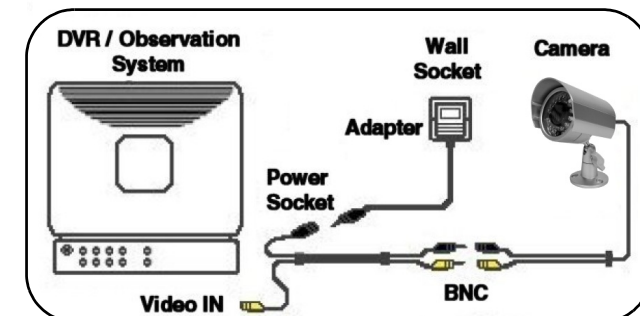

Setup Diagram: