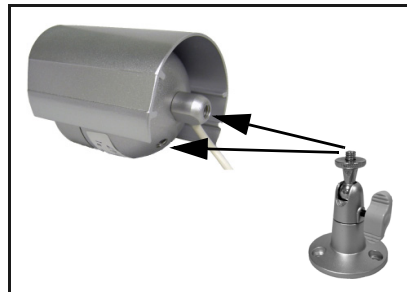

1. Package Contents

1 x High Resolution
Indoor / Outdoor Color
Camera with Night Vision

1 x Mounting Bracket /
Stand

1 x 60 ft. extension cable
1 x BNC to RCA Adaptors

1 x AC Power Adaptor

WARNING - REGULATED 12V DC 500mA power supply is
REQUIRED for use with this camera. Use of a non-regulated, non-
conforming power supply can damage this product and will void the
warranty.

Features:

- Advanced Image Sensor (AIS) provides High Resolution image (450 TV Lines)
- Auto Mechanical IR Cut Filter removal function ensures accurate color reproduction
- Durable Weatherproof Indoor/Outdoor camera*
- Enhanced Night Vision Capability - up to 50 ft **
- Easily connects to any TV, VCR or DVR
- Ceiling and wall mounting bracket included

* Not recommended for submersion in water

** IR Illumination range of 50 ft. (15m) under ideal conditions.
Objects at or beyond this range may be partially or completely obscured, depending on the camera application.

2. Installing the Video Camera

1. Attach the camera to the supplied stand at either of the two connection points.

2. Mount the camera stand to the desired mounting surface

The mounting stand is designed to permanently mount the camera to a surface.

3. Connect the 60ft Extension cable to the camera: