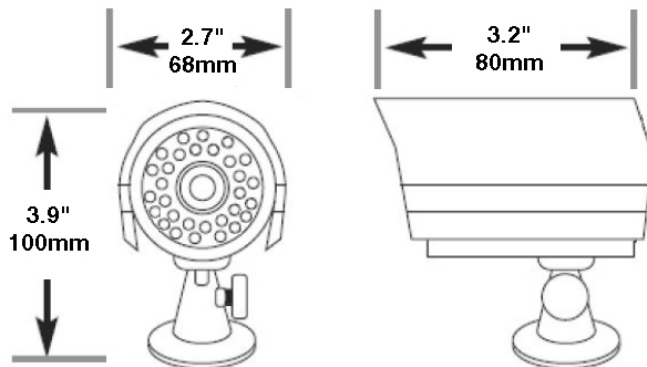

4. Camera Specifications

Specifications:

Image Sensor	1/4" Advanced Color
Video Format / Pixels	NTSC: 656(H) x 492 (V)
Horizontal Resolution	450 TVL
Sync. & Scan. Systems	Internal; 2:1 Internlace
S/N Ratio	> 48dB
Iris & Shutter Speed	AES; 1/60 ~ 1/50,000 sec.
Minimum Illumination	0.6 LUX @ F1.2 (IR Off) 0 LUX (IR LEDs ON)
Video Output	Comp. 1.0 Vpp @ 75ohm
Lens / Lens Mount	5.0mm F2.8/ Fixed
FOV (diagonal)	50 Degree
Termination	Video: BNC Female Power: Barrel Female
IR / Night Vision Range	30IRLED/ 850nm/ 50'(15m)
Power Requirement	12V DC $\pm$10%
Power Consumption	220mA or 3W max
Operating Temp.	14°F ~ 122°F (-10°C ~ 50°C)
Weight (with stand)	10.4 oz / 294.8 g
Dimensions (H x D x Dia)	3.9" x 2.7" x 3.2" 100mm x 68mm x 80mm

Dimensions: