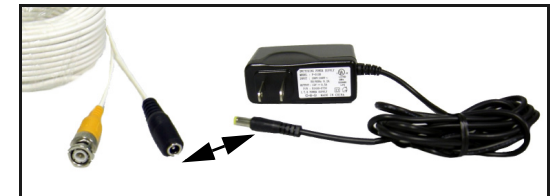

3. Connect the 60ft Extension cable to the camera:

VIDEO INPUT CONNECTIONS:
Connect the BNC cable to the video input of the monitor, and connect the power adaptor to an outlet.

CAMERA CONNECTIONS:
Connect the BNC and Power cables to the Camera

3. Connecting the Camera

4. Connect the BNC end of the 60ft Extension Cable to the DVR / Observation System or to a TV/VCR.

Connect the BNC to RCA Adaptor as needed to allow for proper connectivity.

5. Connect the A/C Power Adaptor to the 60ft Extension cable (Black connector). Plug the Power adaptor to a wall outlet