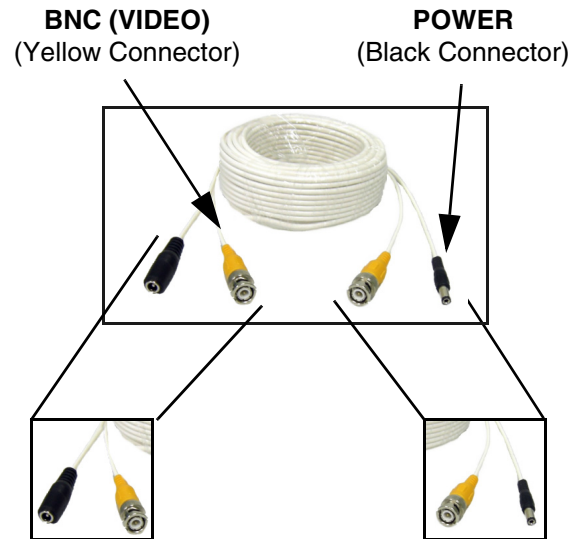

* Not recommended for submersion in water

** IR Illumination range of 50 ft. (15m) under ideal conditions.
Objects at or beyond this range may be partially or completely obscured, depending on the camera application.

2. Installing the Video Camera

1. Attach the camera to the supplied stand at either of the two connection points.

2. Mount the camera stand to the desired mounting surface

The mounting stand is designed to permanently mount the camera to a surface.

3. Connect the 60ft Extension cable to the camera:

VIDEO INPUT CONNECTIONS:
Connect the BNC cable to the video input of the monitor, and connect the power adaptor to an outlet.

CAMERA CONNECTIONS:
Connect the BNC and Power cables to the Camera

3. Connecting the Camera

4. Connect the BNC end of the 60ft Extension Cable to the DVR / Observation System or to a TV/VCR.

Connect the BNC to RCA Adaptor as needed to allow for proper connectivity.

5. Connect the A/C Power Adaptor to the 60ft Extension cable (Black connector). Plug the Power adaptor to a wall outlet