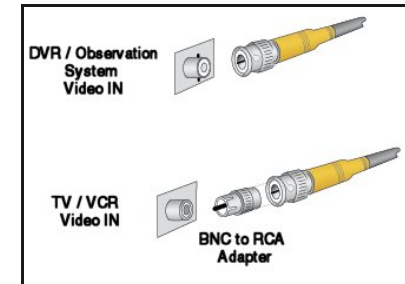

2. Installing the Video Camera

1. Attach the camera to the supplied stand at either of the two connection points.

2. Mount the camera stand to the desired mounting surface

The mounting stand is designed to permanently mount the camera to a surface.

3. Connect the 60ft Extension cable to the camera:

VIDEO INPUT CONNECTIONS:
Connect the BNC cable to the video input of the monitor, and connect the power adaptor to an outlet.

CAMERA CONNECTIONS:
Connect the BNC and Power cables to the Camera

3. Connecting the Camera

4. Connect the BNC end of the 60ft Extension Cable to the DVR / Observation System or to a TV/VCR.

Connect the BNC to RCA Adaptor as needed to allow for proper connectivity.

5. Connect the A/C Power Adaptor to the 60ft Extension cable (Black connector). Plug the Power adaptor to a wall outlet