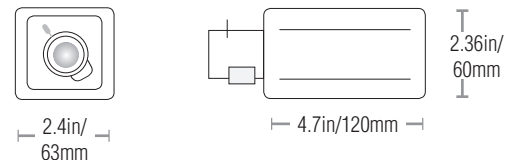

DIMENSIONS

CVC8010

www.lorexcctv.com

Lorex Technology Inc.

300 Alden Road, Markham,
Ontario L3R 4C1
Canada.

3700 Koppers Street, Suite 504
Baltimore, Maryland 21227,
USA.

Download from Www.Somanuals.com. All Manuals Search And Download.

©2007 Lorex Technology Inc.
As our product is subject to continuous improvement, Lorex Technology & subsidiaries reserve the right to modify product design, specifications & prices without notice and without incurring any obligation. E&OE

0-19032007