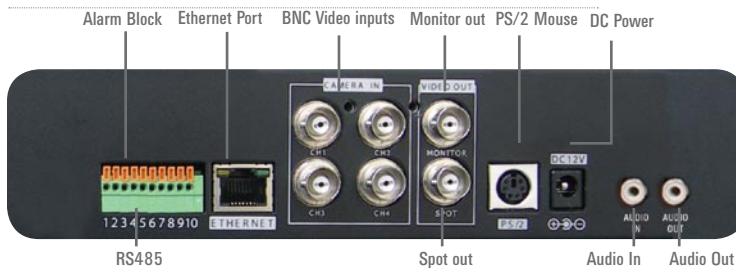

SPECIFICATIONS:

Monitor:

LCD Panel:	Diagonal: 15.0" TFT, Input: TTL / LVDS.
LCD Display Resolution:	1280 x 1024
Video Input:	4CH (4 x BNC)
Video Output:	Monitor & Spot (BNC x 2)
Audio Input:	1 x RCA
Audio Output:	1 x RCA
Split Screen:	Full screen, Quad split
Zoom:	Available
PIP (Picture in Picture):	Available
LCD Color Resolution:	16.7 M (8 bits)
LCD Pixel Pitch:	0.297 mm (H) x 0.297 mm (V)
LCD Brightness:	300 cd/m2
Control Device:	Remote Controller, Mouse (PS2)
Power Supply:	DC Adapter (12V DC 8A)
Dimension:	395 mm(W) x 159 mm(D) x 391 mm(H)
Weight (N.W):	8 kgs (W/O HDD)
Operation Temperature:	41°F ~ 104°F (5°C ~ 40°C)
Operation Humidity:	Less than 90%

DVR:

Storage Capacity:	1 SATA HDD, pre-installed (Maximum 500 GB)
Triplex:	View/ Playback / Record simultaneously
Compression:	H.264
Recording Speed:	120fps (NTSC)/ 100fps (PAL)
Recording Resolution:	CIF 352 x 240(CIF), 352 x 288(PAL)
Display:	Real time for all channels
Recording Mode:	Continuous, Motion, Schedule, Alarm
Search Mode:	Percentage Search, Date/ Time Search, Event Search
Password Protection:	Yes
PTZ Control	RS485
Alarm Input:	4 Alarm (NO/NC)
Relay Output:	1 (NO/NC)
Backup:	USB2.0 thumb drive , Download via Network
Network (TCP/IP):	Remote live view, playback, and download as AVI file
Firmware upgrade:	USB port for firmware upgrade
Network Protocol:	TCP/IP, DDNS and Web
Network Interface:	10/100-Base-TX, RJ-45

BACK JACK PANEL:

* IR illumination range up to 40 ft (12M) under ideal conditions. Objects at or beyond this range may be partially or completely obscured, depending on the camera application.

** Not for use in direct exposure to water, rain or snow

*** Requires a high speed internet connection (minimum upload speed: 256Kb/s, download speed 512Kb/s) and a broadband router – not included. Typical network remote viewing at 1-2FPS.

Camera:

Image Sensor:	High Resolution 1/4" Advanced Color Image Sensor
Video Format:	NTSC
Effective Pixels:	H: 656, V: 492
Resolution:	450 TV Line
Scan System:	2:1 Interlace
Sync System:	Internal
S/N Ratio:	More than 48dB
Iris:	AES
AES Shutter Speed:	1/60 ~ 1/50,000 Sec
Mini Illumination:	0.6 Lux without IR LED, 0 Lux with IR LED
Video Output:	Composite 1.0Vpp @ 75 ohm
Lens/ Lens Mount:	5mm F 2.0/ Fixed
FOV (Diagonal):	50 degree
Termination:	BNC Type
IR LED/ Night Vision Range:	30 pieces / 850 nm / 50ft
Power Requirement:	12Vdc
Power Consumption:	220 mA or 3W max
Operating Temp Range:	-10° ~ 50° C
Environmental Rating:	IP 66