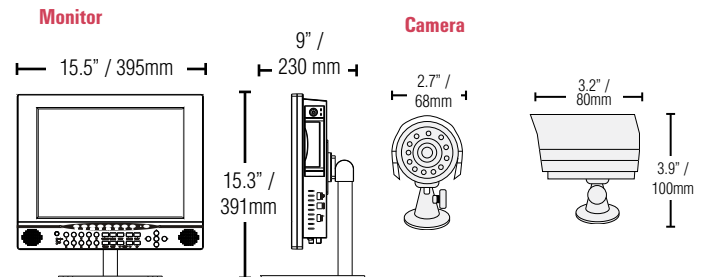

## BACK JACK PANEL:

\* IR illumination range up to 40 ft (12M) under ideal conditions. Objects at or beyond this range may be partially or completely obscured, depending on the camera application.

\*\* Not for use in direct exposure to water, rain or snow

\*\*\* Requires a high speed internet connection (minimum upload speed: 256Kb/s, download speed 512Kb/s) and a broadband router – not included. Typical network remote viewing at 1-2FPS.

## DIMENSIONS: