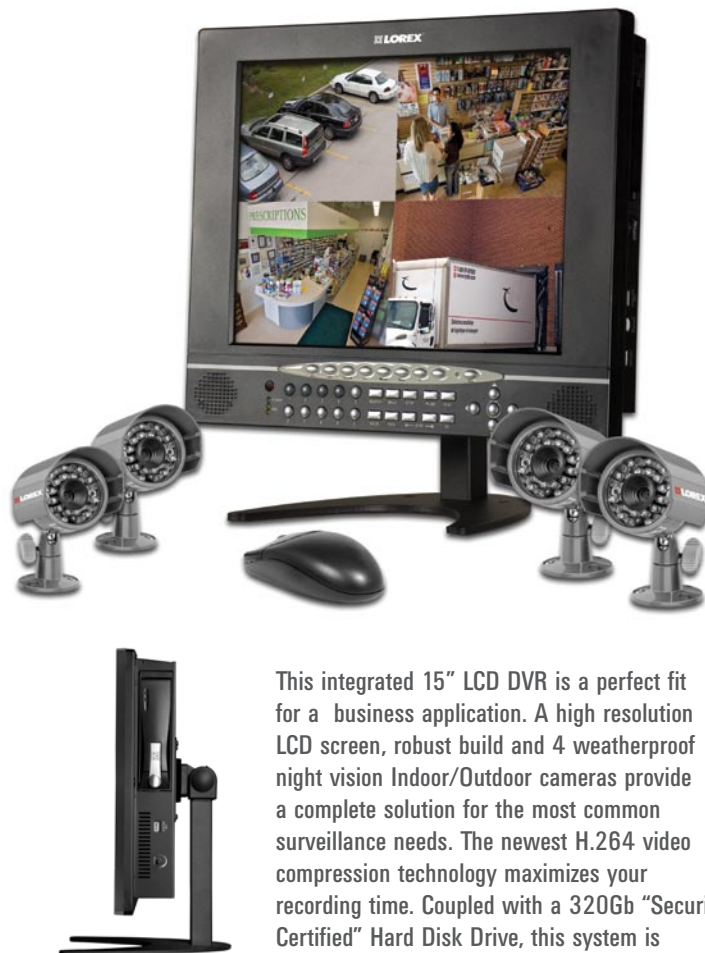

This integrated 15" LCD DVR is a perfect fit for a business application. A high resolution LCD screen, robust build and 4 weatherproof night vision Indoor/Outdoor cameras provide a complete solution for the most common surveillance needs. The newest H.264 video compression technology maximizes your recording time. Coupled with a 320Gb "Security Certified" Hard Disk Drive, this system is designed to work 24/7. This Triplex system

allows you to view record and playback up to 4 cameras simultaneously. See crisp images from your high resolution cameras displayed on a space efficient 15" digital LCD monitor. Record your critical data onto a surveillance Hard Drive with 100% duty cycle and energy efficient power consumption. Connect from anywhere in the world to view, playback and backup data via the internet with the included Lorex Client Internet Remote Access software. Protect what matter to you, whether it is your business or home with a cost effective system that is designed to give you peace of mind.

L15LD424321B

INTEGRATED SURVEILLANCE