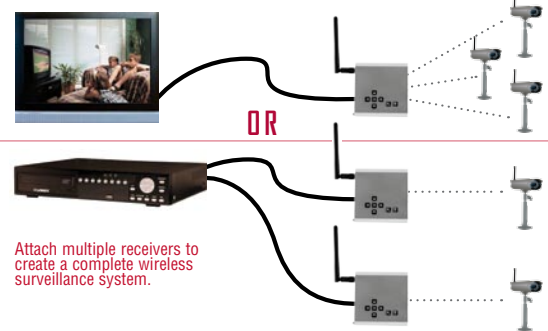

CONNECTS TO ANY TV/SURVEILLANCE SYSTEM

Attach multiple receivers to create a complete wireless surveillance system.

LW2101 Series

www.lorexcctv.com