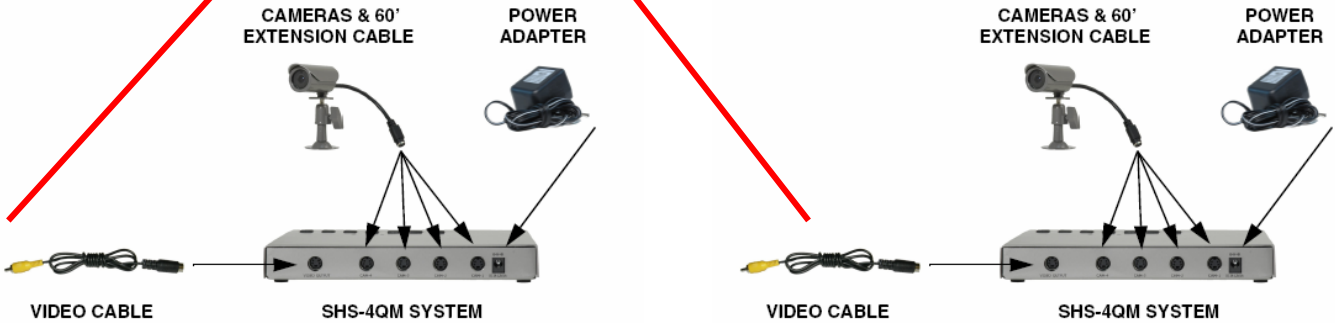

STEP 1:

Connect the Cameras to the Observation System :

- Connect the Adaptor Cables to the Cameras
- Connect the Cameras to the CH1~8 DIN Inputs on the back of the System.

NOTE:

You do not need the switcher in this scenario.

Scenario #2: Connect 4 cameras to the System, and 4 cameras to the switcher. This allows you to have 2 separate monitoring systems.

1 x SC21 Observation System

STEP 1:
Connect the Cameras to the Observation System :
• Connect the Adaptor Cables to the Cameras
• Connect the Cameras to the CH1-4 DIN Inputs on the back of the System.

4 x SHS-4QM Cameras with Adaptor Cables

STEP 2:
• Connect 4 of the Cameras to the Switcher. Connect the adaptor to the switcher and plug into a wall outlet
• Connect the switcher to a TV using the AV Cable. Switch to the Video Input to view the switcher.

Scenario #3: Connect the 4 Cameras to the Switcher, and connect the switcher to the System. Repeat for the second switcher. Purchase additional Cameras for the other open Ports on the System.

1 x SC21 Observation System