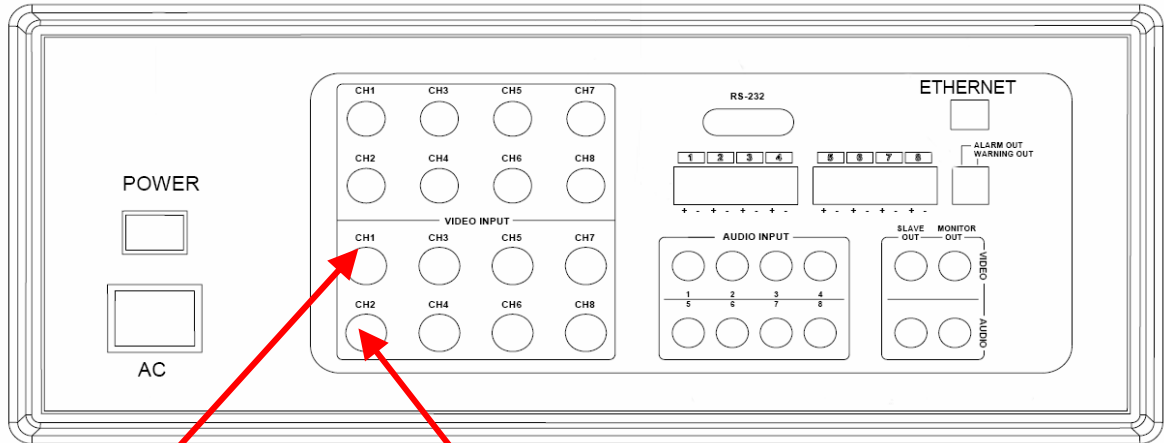

STEP 1:

Connect the Cameras to the Observation System :

- Connect the Adaptor Cables to the Cameras
- Connect the Cameras to the CH1~8 DIN Inputs on the back of the System.

NOTE:

You do not need the switcher in this scenario.

Scenario #2: Connect 4 cameras to the System, and 4 cameras to the switcher. This allows you to have 2 separate monitoring systems.

1 x SC21 Observation System

STEP 1:
Connect the Cameras to the Observation System :
• Connect the Adaptor Cables to the Cameras
• Connect the Cameras to the CH1-4 DIN Inputs on the back of the System.

4 x SHS-4QM Cameras with Adaptor Cables

STEP 2:
• Connect 4 of the Cameras to the Switcher. Connect the adaptor to the switcher and plug into a wall outlet
• Connect the switcher to a TV using the AV Cable. Switch to the Video Input to view the switcher.

Scenario #3: Connect the 4 Cameras to the Switcher, and connect the switcher to the System. Repeat for the second switcher. Purchase additional Cameras for the other open Ports on the System.

1 x SC21 Observation System