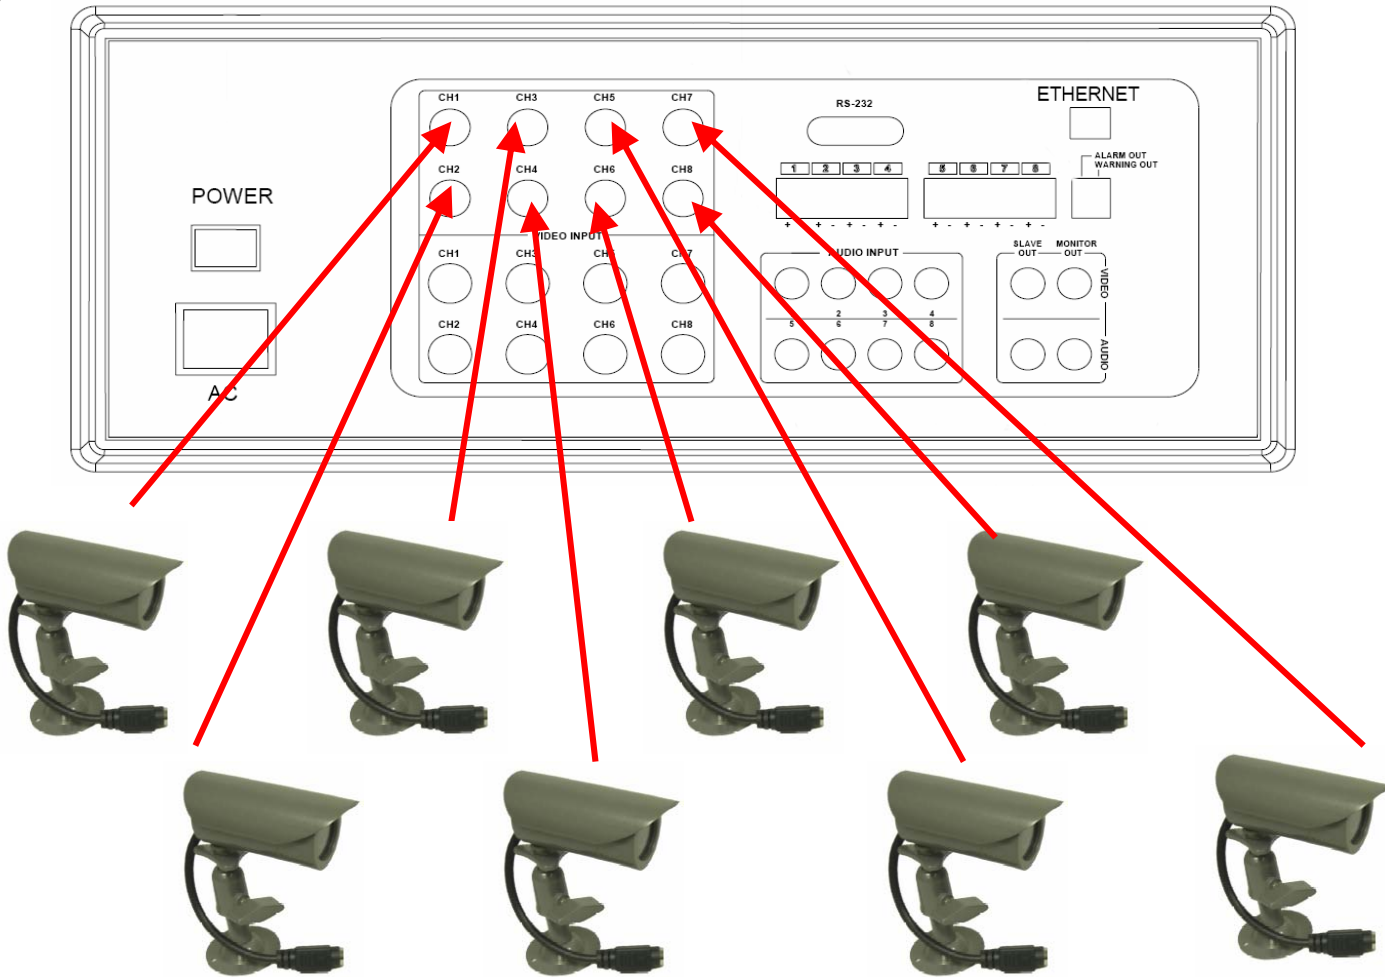

Connection: There are 3 connection methods for using the equipment provided with your Combo pack:

Scenario #1: Connect the cameras to the System, not using the SHS Switchers

1 x SC21 Observation System

8 x SHS-4QM Cameras with Adaptor Cables

STEP 1:

Connect the Cameras to the Observation System :

- Connect the Adaptor Cables to the Cameras
- Connect the Cameras to the CH1~8 DIN Inputs on the back of the System.

NOTE:

You do not need the switcher in this scenario.

Scenario #2: Connect 4 cameras to the System, and 4 cameras to the switcher. This allows you to have 2 separate monitoring systems.

1 x SC21 Observation System

STEP 1:
Connect the Cameras to the Observation System :
• Connect the Adaptor Cables to the Cameras
• Connect the Cameras to the CH1-4 DIN Inputs on the back of the System.

4 x SHS-4QM Cameras with Adaptor Cables

STEP 2:
• Connect 4 of the Cameras to the Switcher. Connect the adaptor to the switcher and plug into a wall outlet
• Connect the switcher to a TV using the AV Cable. Switch to the Video Input to view the switcher.