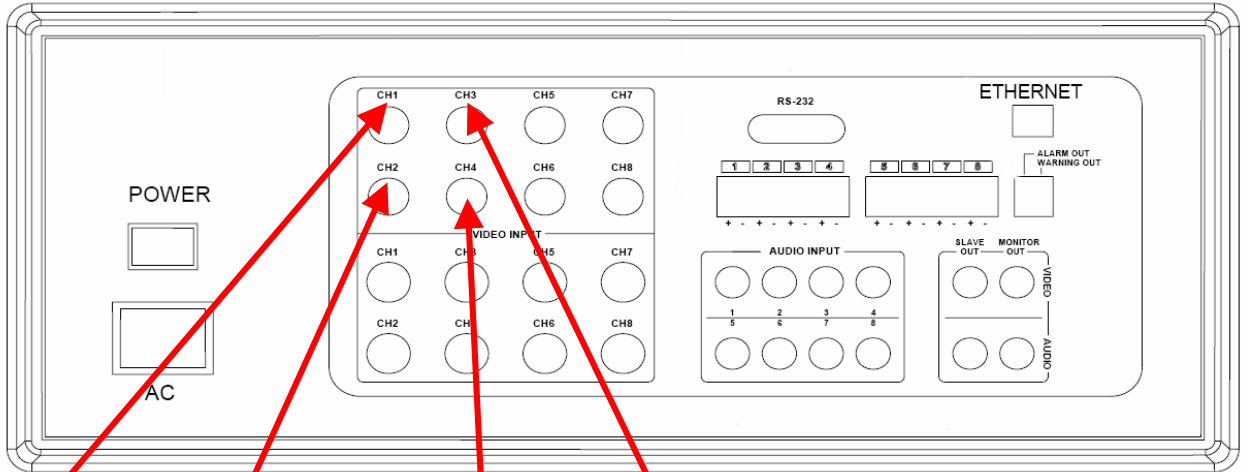

Connection: There are 3 connection methods for using the equipment provided with your Combo pack:

Scenario #1: Connect the cameras to the System, not using the SHS Switchers

1 x SC21 Observation System

8 x SHS-4QM Cameras with Adaptor Cables

STEP 1:

Connect the Cameras to the Observation System :

- Connect the Adaptor Cables to the Cameras
- Connect the Cameras to the CH1~8 DIN Inputs on the back of the System.

NOTE:

You do not need the switcher in this scenario.

Scenario #2: Connect 4 cameras to the System, and 4 cameras to the switcher. This allows you to have 2 separate monitoring systems.

1 x SC21 Observation System

STEP 1:
Connect the Cameras to the Observation System :
• Connect the Adaptor Cables to the Cameras
• Connect the Cameras to the CH1-4 DIN Inputs on the back of the System.

4 x SHS-4QM Cameras with Adaptor Cables

STEP 2:
• Connect 4 of the Cameras to the Switcher. Connect the adaptor to the switcher and plug into a wall outlet
• Connect the switcher to a TV using the AV Cable. Switch to the Video Input to view the switcher.