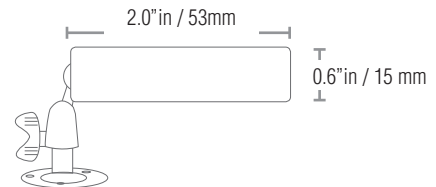

FEATURES

- Small enough to be used for certain covert applications
- Advanced micro image sensor for superior image quality
- Excellent low light sensitivity (Min 0.5 Lux)
- 420 Lines of Resolution
- Weatherproof Housing Ideal for Indoor and Outdoor Applications (IP66)

SPECIFICATIONS

Image Sensor:	1/4" Advanced Micro Image Sensor
Video Format	NTSC
Effective Pixels:	H: 656, V: 492
Resolution:	420 TV Lines
Scan System:	2:1 Interlace
Sync System:	Internal
S/N Ratio:	48dB
Iris:	AES
AES Shutter Speed:	1/60 ~ 1/50,000 Sec
Mini Illumination:	0.5 Lux
Video Output:	Composite 1.0Vpp @ 75 ohm
Lens/ Lens Mount:	3.6mm F 2.0/ Fixed
FOV (Diagonal):	42 degrees
IR LED/ Night Vision Range:	N/A
Power Requirement:	12V DC
Power Consumption:	50mA (Typical) @ 12Vdc
Operating Temp Range:	-10° ~ 50° C / 14° - 122° F
Dimension:	DIA: 10mm, Length: 53mm (Excl. Stand)
Unit Weight:	121 gr (Incl. Stand)
Environmental Rating:	IP 66

DIMENSIONS

PACKAGE INFORMATION

UPC:	7-78597-14934-0
Weight:	1.0kgs / 2.2 lbs
Dimensions:	(W x H x D) 8.9" x 10.6" x 3.1" 227mm x 270mm x 79mm
Cube:	0.005 cbm
Contents:	Camera, Mounting Bracket, 12V DC Power Supply, RCA/BNC Connector, 60 Ft. Extension Cable, Quick Start Guide, Warranty Card