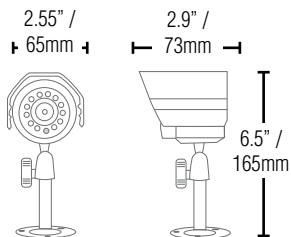

SPECIFICATIONS

Image Sensor:	1/4" Color Image Sensor
Video Format:	PAL
Effective Pixels:	H: 512, V: 582
Resolution:	420 TV Line
Scan System:	2:1 Interlace
Sync System:	Internal
S/N Ratio:	More than 48dB
Iris:	AES
AES Shutter Speed:	1/60~1/50,000 Sec
Mini Illumination:	3.0 Lux without IR LED, 0 Lux with IR LED
Video Output:	1.0Vpp @ 75 ohm
Lens/ Lens Mount:	3.6mm F 1.8/ Fixed
FOV (Diagonal):	70 degree
Termination:	6 pin DIN
IR LED/ Night Vision Range:	24 pieces / 850 nm / 50ft/15m
Power Requirement:	12Vdc
Power Consumption:	330 mA
Operating Temp Range:	-10° ~ 50° C
Environmental Rating:	IP 66

* IR illumination range up to 50 ft (15M) under ideal conditions. Objects at or beyond this range may be partially or completely obscured, depending on the camera application.

**Not recommended for submersion in water

DIMENSIONS

PRODUCT INFORMATION

SG7555BP

UPC: 7-78597-27555-1

Package Weight: 1.3KG / 2.86LBS

Package Dimensions: 200mm/7.9" (w) x 145mm/5.7" (d) x 125mm/4.9" (h)

Package Cube: 0.1CBF / 0.003CBM

SG7555PK4P