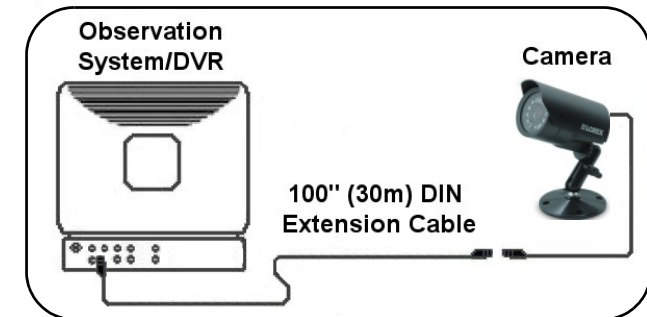

**Note:** Confirm that the arrows on the DIN Extension cable are aligned with the Camera Cable and System ports when connecting the cable. If the pins in the DIN Cable are bent, the Camera will NOT function

## 3. Camera Diagram

### DIN System Connection Diagram:

Cameras with 6 Pin DIN connections draw power from the Observation System or DVR. Additional power adaptors are not needed for these cameras.

6 PIN DIN