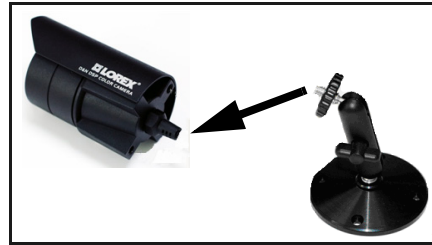

2. Installing the Camera

Note: Test the cameras prior to selecting a permanent mounting location by temporarily connecting the Cameras and Cables to the System.

1. Mount the camera stand to the desired mounting surface. Attach the camera to the supplied stand.

2. Aim the camera. Remove the protective film from the lens.