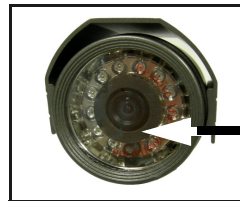

1. Package Contents

1 x CCD Color Day/
Night Camera
1 x Camera Stand

1 x 100' (30m) DIN
Extension Cable

1 x DIN to BNC Coupler
1 x Power Adaptor

* DIN to BNC Coupler and Power Adaptor are included with the SG7610B Series only. This provides universal compatibility to industry standard BNC connectors.

Features:

- Hi Resolution CCD Image Sensor (480 TV Lines and 410K pixels)
- 12 Hi Intensity IR LEDs provides effective night vision range over 30 ft. (10 m)**
- Day / Night mode: Picture automatically switches camera to B&W delivering better clarity in low light conditions
- Ceiling or Wall Mountable Cameras with versatile stand provides flexible mounting options
- Weatherproof*** Cameras ideal for Outdoor and indoor applications (IP66)
- Plug and Play Cameras: all-in-one camera cable (providing Video, audio & Power) plugs directly to the monitor and eliminates the need for a separate power adaptor
- 100 ft.(30m) extension cable included per camera

** Night Vision Range up to 30ft. (10m) in ideal conditions. Objects at or beyond this range may be partially or completely obscured, depending on the camera application.

*** Not for use in direct exposure to water, rain or snow

2. Installing the Camera

Note: Test the cameras prior to selecting a permanent mounting location by temporarily connecting the Cameras and Cables to the System.

1. Mount the camera stand to the desired mounting surface. Attach the camera to the supplied stand.

2. Aim the camera. Remove the protective film from the lens.

Lift the plastic tab on the lower edge of the camera to remove the protective film.

3. Connect the 100ft Extension cable to the camera: Connect the other end of the 100ft Extension Cable to the Observation System or DVR.