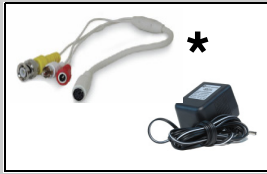

## 1. Package Contents

1 x CCD Color Day/  
Night Camera  
1 x Camera Stand

1 x 100' (30m) DIN  
Extension Cable

1 x DIN to BNC Coupler  
1 x Power Adaptor

\* DIN to BNC Coupler and Power Adaptor are included with the SG7610B Series only. This provides universal compatibility to industry standard BNC connectors.

### Features:

- Hi Resolution CCD Image Sensor (480 TV Lines and 410K pixels)
- 12 Hi Intensity IR LEDs provides effective night vision range over 30 ft. (10 m)\*\*
- Day / Night mode: Picture automatically switches camera to B&W delivering better clarity in low light conditions
- Ceiling or Wall Mountable Cameras with versatile stand provides flexible mounting options
- Weatherproof\*\*\* Cameras ideal for Outdoor and indoor applications (IP66)
- Plug and Play Cameras: all-in-one camera cable (providing Video, audio & Power) plugs directly to the monitor and eliminates the need for a separate power adaptor
- 100 ft.(30m) extension cable included per camera