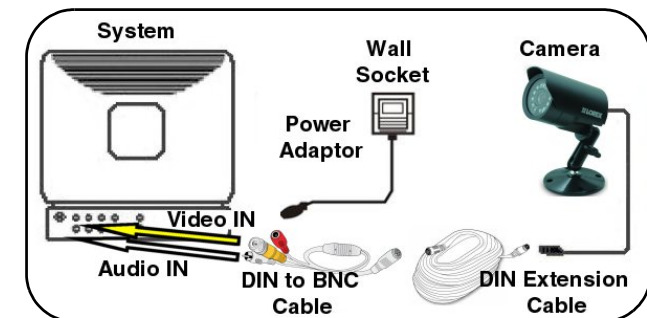

**Note:** Confirm that the arrows on the DIN Extension cable are aligned with the Camera Cable and System ports when connecting the cable. If the pins in the DIN Cable are bent, the Camera will NOT function

## 3. Camera Diagram

### DIN System Connection Diagram:

Cameras with 6 Pin DIN connections draw power from the Observation System or DVR. Additional power adaptors are not needed for these cameras.

6 PIN DIN

### DIN to BNC System Connection Diagram: