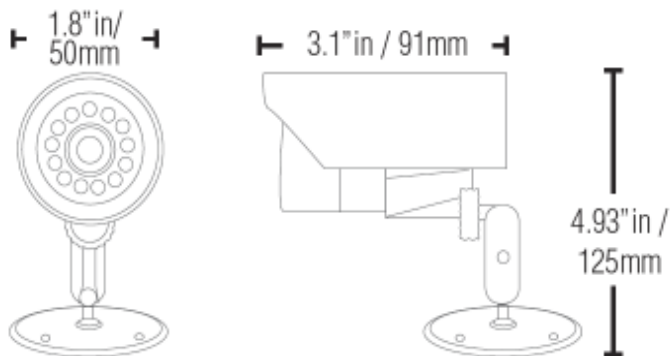

## 4. Camera Specifications

<b>Image Device</b>	1/3" Color CCD
<b>Effective Pixels</b>	NTSC:768Hx494(410K) PAL:752Hx582V(470K)
<b>Scanning System</b>	2:1 interlace NTSC: 525 Lines PAL: 625 Lines
<b>Resolution</b>	Horizontal 480 TV lines
<b>AES Shutter Speed</b>	NTSC: 1/60 ~ 1/100,000 PAL: 1/50 ~ 1/100,000
<b>S/N Ratio</b>	More than 48dB (AGC off)
<b>Sync. System</b>	Internal
<b>Min. Illumination</b>	1 LUX @F1.2 (no LED) 0 LUX (with LED)
<b>White Balance</b>	AWB
<b>Video Output</b>	1.0 Vp-p (75 ohms)
<b>Lens</b>	Fixed Lens (3.6mm)
<b>Power Supply</b>	DC 12V ± 10%
<b>Power Consumption</b>	230mA / 3.0W
<b>Operating Temp</b>	14°F ~ 122°F (-10° ~ 50°C)
<b>FOV (Diagonal)</b>	100 Degrees

### Dimensions: