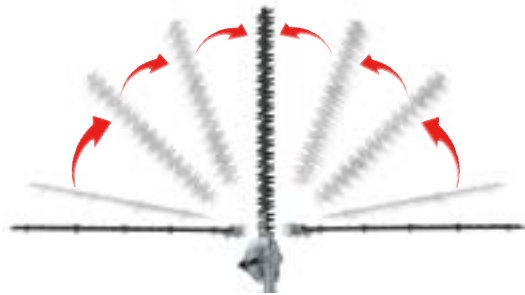

LITTLE WONDER® EXTENDED REACH HEDGE TRIMMER

180° blade rotation
Use the blade at any angle!
No locking positions.

36" shaft model features 25" blade
60" shaft model features 20" blade

Brace provides extra support

No tools needed to adjust blade angle

Grease fittings on gearbox

1/2 throttle lock & primer bulb ensures easy starting

Shoulder strap supports weight during use

22.5cc commercial grade engine

24" extension shaft available - Convert short shaft to long shaft unit

specifications

	Short Shaft	Long Shaft
Item Number	2300-00-01	2310-00-01
Blade Length (inches)	25	20
Double-Edge Blade	•	•
Rotation (degrees)	180°	180°
Shaft Length	36"	60"
Solid Shaft Drive	•	•
Weight (pounds)	12.9	14.2
Blade Speed	4900 CUTS PER MINUTE	
Shoulder Strap	•	•
Warranty	1 YEAR COMMERCIAL/ CONSUMER	
Engine	22.5 cc	22.5 cc
Guard Plate	•	•
Ball Bearing Gears	•	•

Your Local Dealer:

LITTLE WONDER

LITTLE WONDER®
EXTENDED REACH
HEDGE TRIMMER

The Extended Reach Hedge Trimmer works great for hard to reach hedges, cutting at different angles and makes quick work of ground cover. With fast blade adjustments and ease of use, the Extended Reach Hedge Trimmer is a time and money saving tool for landscapers.