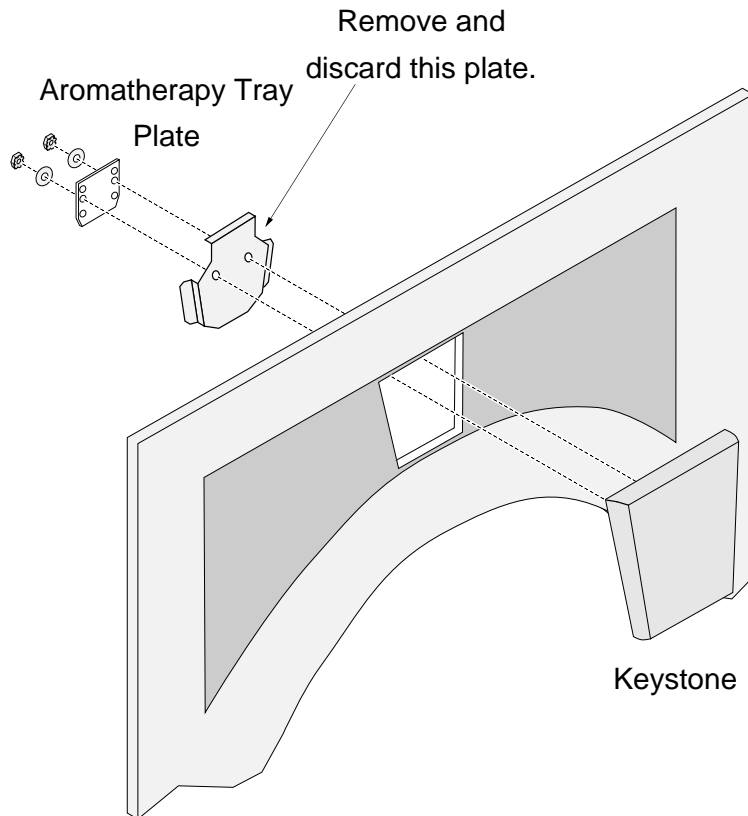

## Aromatherapy Details

The instructions below detail preparation of the aromatherapy tray and the installation of the keystone. Refer to the aromatherapy kit for details on installing the extension assembly and use of the kit.

- 1 Remove the keystone and discard the retainer plate following the directions below.

- 2 Attach the aromatherapy tray to the keystone following the directions below.

- 3 Attach the extension assembly to the fireplace following the directions included with the aromatherapy kit.