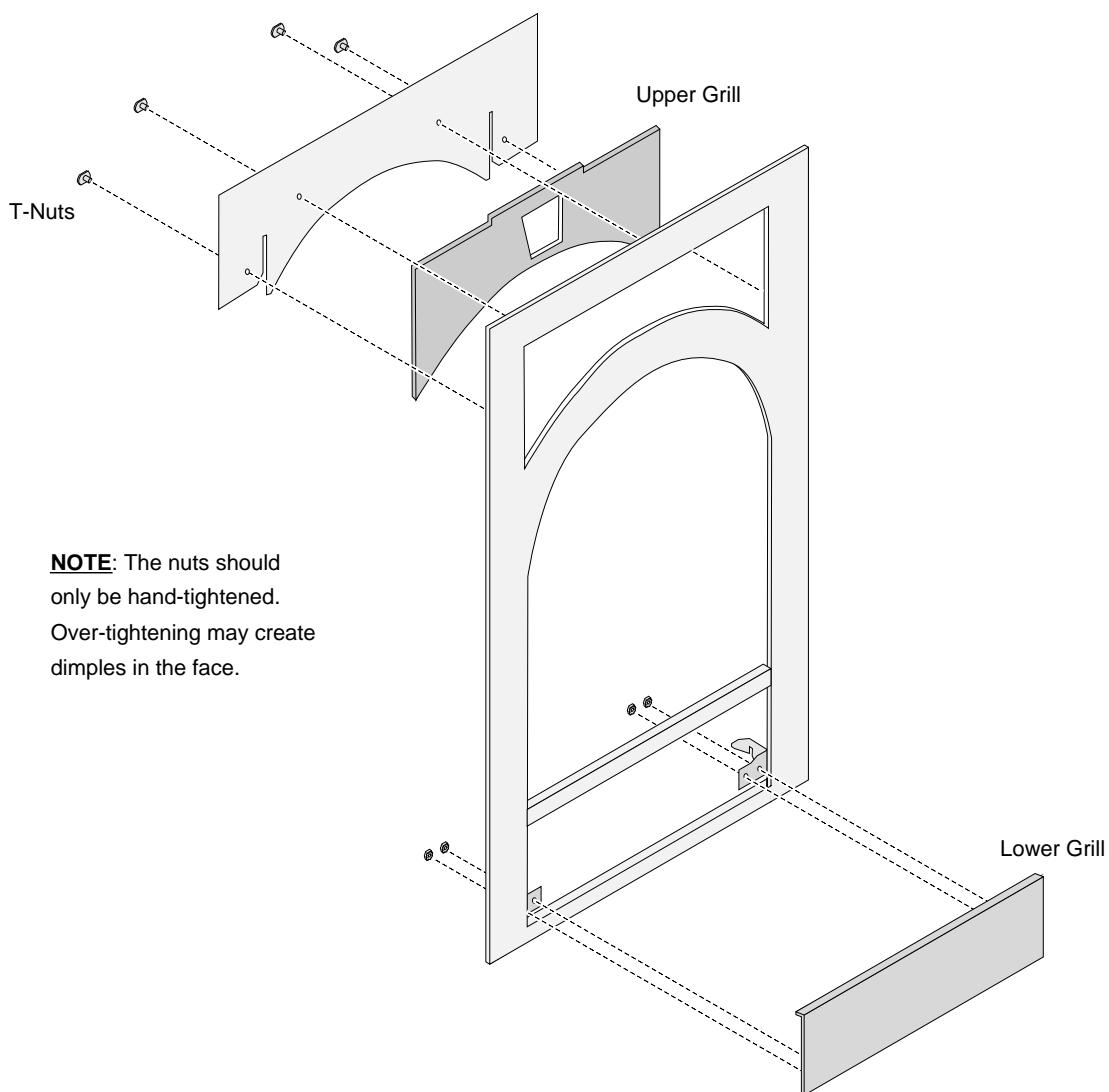

21 DV Wilmington Face

Pewter 98500340

Black 98500341

Grill Installation

If using the optional grill install it following the directions below.

1. 1 Remove the keystone.
2. 2 Replace the stock grills with the optional grills (see the illustration below).
3. 3 Replace the keystone.

NOTE: The nuts should only be hand-tightened. Over-tightening may create dimples in the keystone.