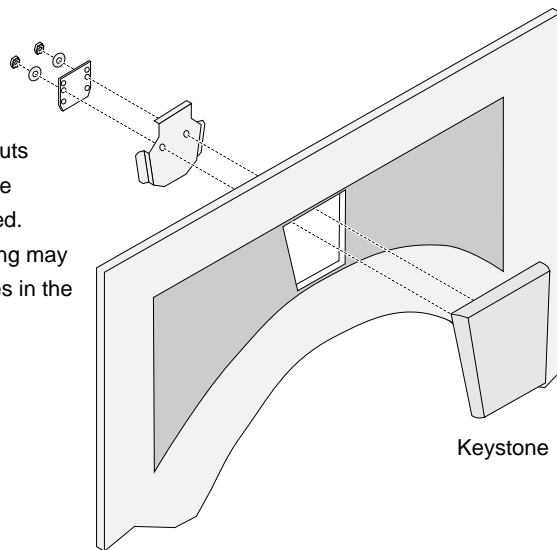

- 1 Remove the keystone and discard the retainer plate following the directions below.

- 2 Attach the aromatherapy tray to the keystone following the directions below.

- 3 Attach the extension assembly to the fireplace following the directions included with the aromatherapy kit.

## Grill Installation

If using the optional grill install it following the directions below.

- 1 Remove the keystone.
- 2 Replace the stock grills with the optional grills (see the illustration below).
- 3 Replace the keystone.

**NOTE:** The nuts should only be hand-tightened. Over-tightening may create dimples in the keystone.