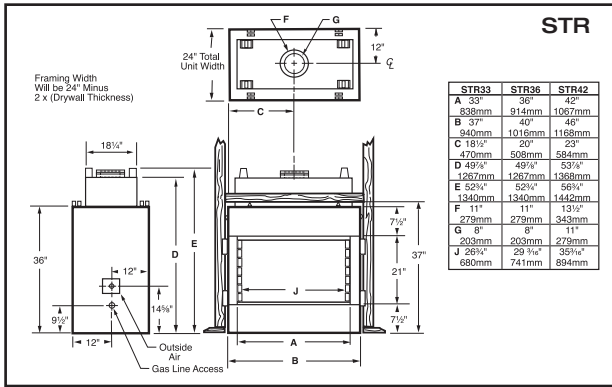

Hearth Dimensions

Model	Front/Back Width A	Side Width B
STR33	26" (660 mm)	17 1/8" (435 mm)
STR/CVR36	29" (737 mm)	17 1/8" (435 mm)
STR/CVR42	35" (889 mm)	17 1/8" (435 mm)

Features and Benefits

Standard Features