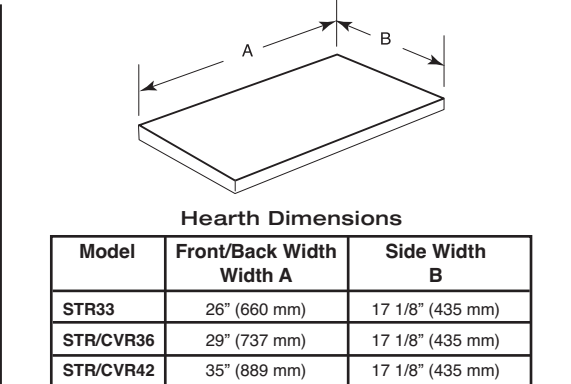

Hearth Dimensions

Model	Front/Back Width A	Side Width B
STR33	26" (660 mm)	17 1/8" (435 mm)
STR/CVR36	29" (737 mm)	17 1/8" (435 mm)
STR/CVR42	35" (889 mm)	17 1/8" (435 mm)

Features and Benefits

Standard Features