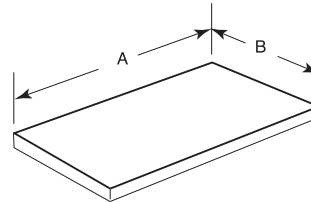

Hearth Dimensions

Model	Front/Back Width A	Side Width B
STR33	26" (660 mm)	17 1/8" (435 mm)
STR/CVR36	29" (737 mm)	17 1/8" (435 mm)
STR/CVR42	35" (889 mm)	17 1/8" (435 mm)

Features and Benefits

Standard Features