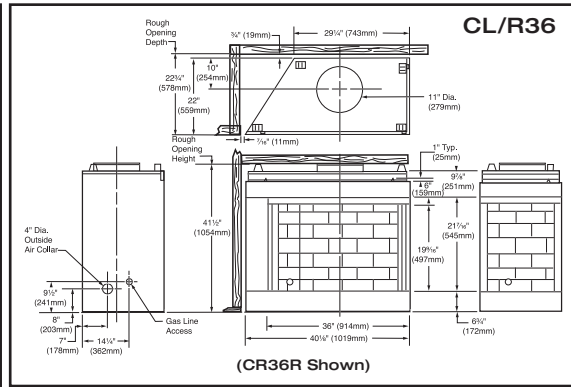

Hearth Dimensions

Model	Front/Back Width A	Side Width B
STR33	26" (660 mm)	17 1/8" (435 mm)
STR/CVR36	29" (737 mm)	17 1/8" (435 mm)
STR/CVR42	35" (889 mm)	17 1/8" (435 mm)

Features and Benefits

Standard Features