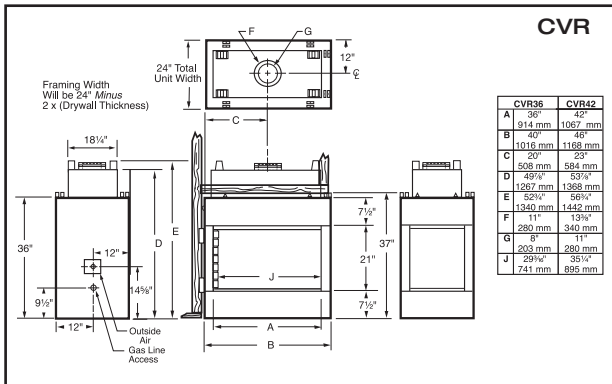

Hearth Dimensions

Model	Front/Back Width A	Side Width B
STR33	26" (660 mm)	17 1/8" (435 mm)
STR/CVR36	29" (737 mm)	17 1/8" (435 mm)
STR/CVR42	35" (889 mm)	17 1/8" (435 mm)

Features and Benefits

Standard Features