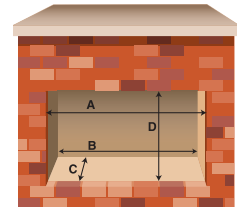

Minimum Fireplace Opening

Vented Gas Logs MO18M

Log Switch comes standard for Remote Ready models MO18RRN/P and MO24RRN/P