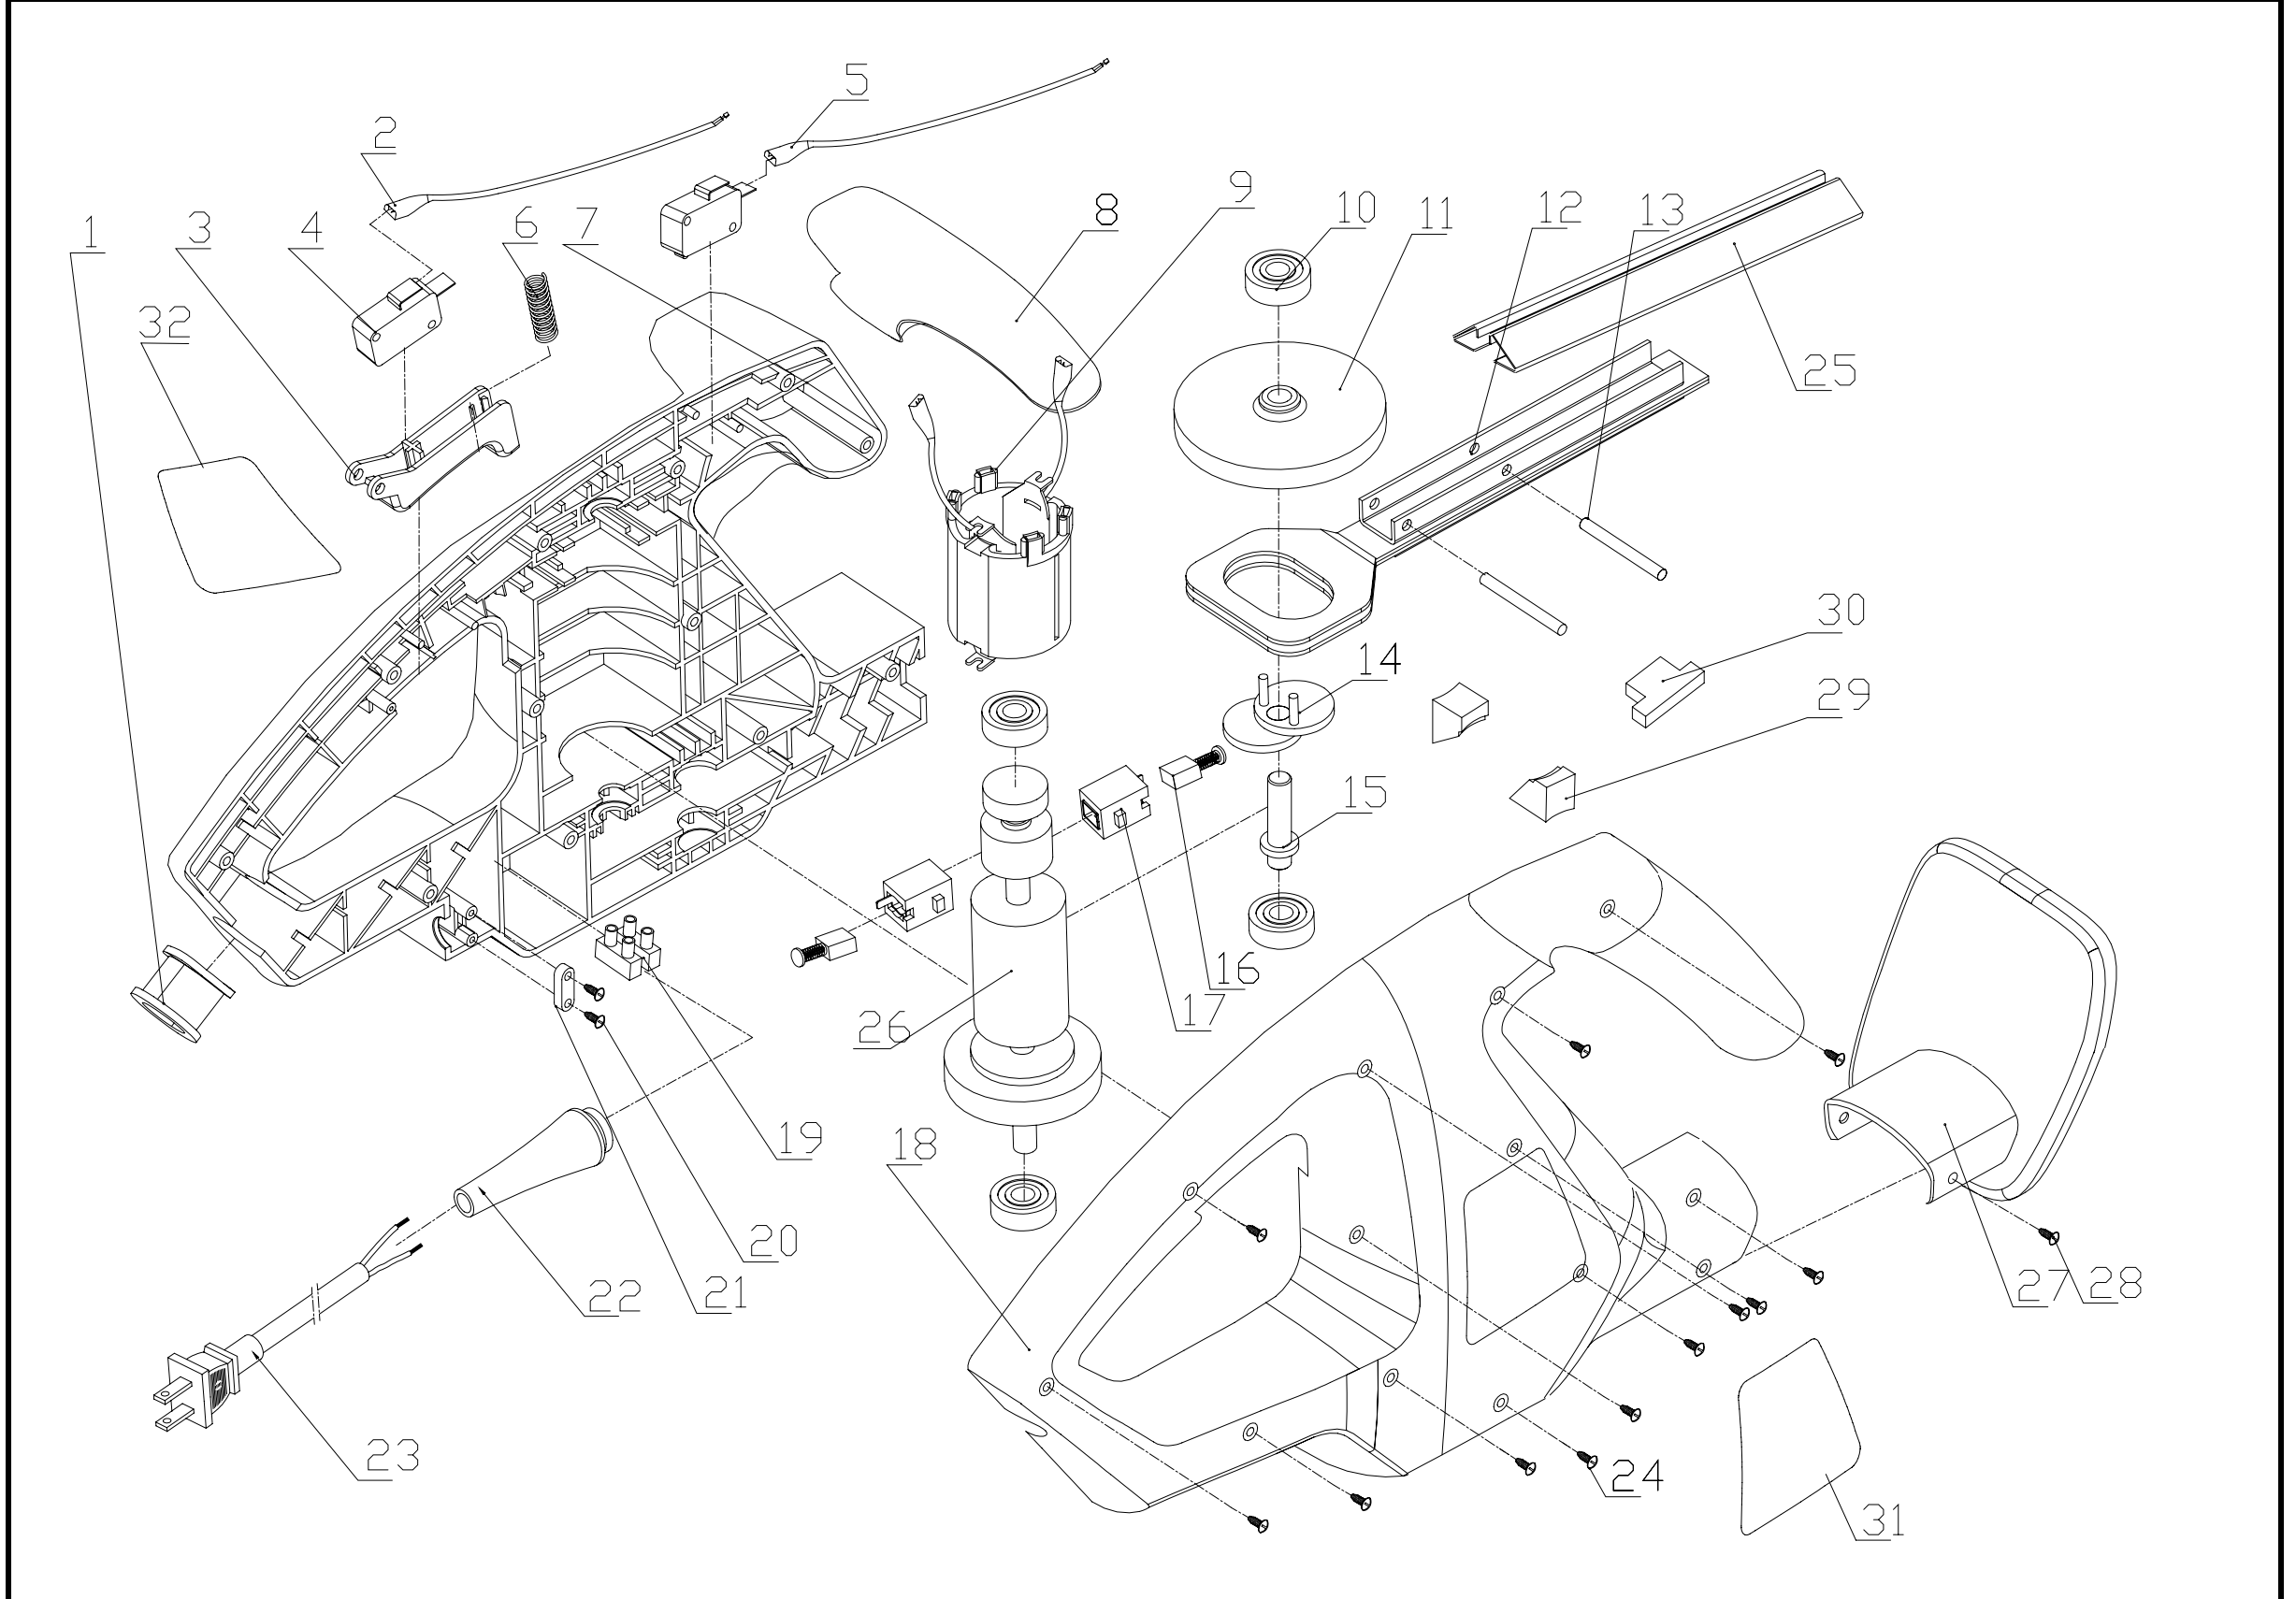

SERVICE SPARE PARTS LIST

SPECIFY MODEL NO. WHEN ORDERING PARTS		DATE	REVISED DATE
18" Hedge Trimmer		9/30/2003	
MODEL NO.	MT203A18 / 41AFA18K977	N/A	

No.	STK CODE	Parts No.	Description	Q	No.	STK CODE	Parts No.	Description	Q
1		MC-6059-203A01	TUBE	1	17		MC-6159-203A01	BRUSH HOLDER	2
2		MC-6010-203A02	WIRE	1	18		MC-6038-203A02	HOUSING (R)	1
3		MC-6028-203A02	TRIGGER	1	19		MC-6041-840001	TERMINAL BLOCK	2
4		MC-6022-203A01	SWITCH	2	20		MC-6SDABB04-14	SCREW	2
5		MC-6010-203A01	WIRE	1	21		MC-6043-982002	STRAIN RELIEF	1
6		MC-6024-203A01	SPRING	1	22		MC-6199-203A01	CORD GUARD	1
7		MC-6038-203A01	HOUSING (L)	1	23		MC-6011-203A01	POWER CORD	1
8		MC-6028-203A01	TRIGGER	1	24		MC-6SDABB04-20	SCREW	12
9		MC-6261-203A03	FIELD ASS'Y	1	25		MC-6017-203A03	BLADE COVER	1
10		MC-6MB-608-01	BEARING	4	26		MC-6260-203A03	ARMATURE	1
11		MC-6073-203A01	GEAR	1	27		MC-6262-203A01	COVER	1
12		MC-6250-203A03	18" BLADE	1	28		MC-6SVABB04-10	SCREW	2
13		MC-6115-203A01	PIN	2	29		MC-6252-203A02	GASKET	2
14		MC-6112-203A01	ECCENTRIC SHAFT	1	30		MC-6252-203A01	GASKET	1
15		MC-6111-203A01	OUTPUT SHAFT	1	31		MC-6097-203A10	LABEL (R)	1
16		MC-6216-203A01	BRUSH	2	32		MC-6097-203A07	LABEL (L)	1