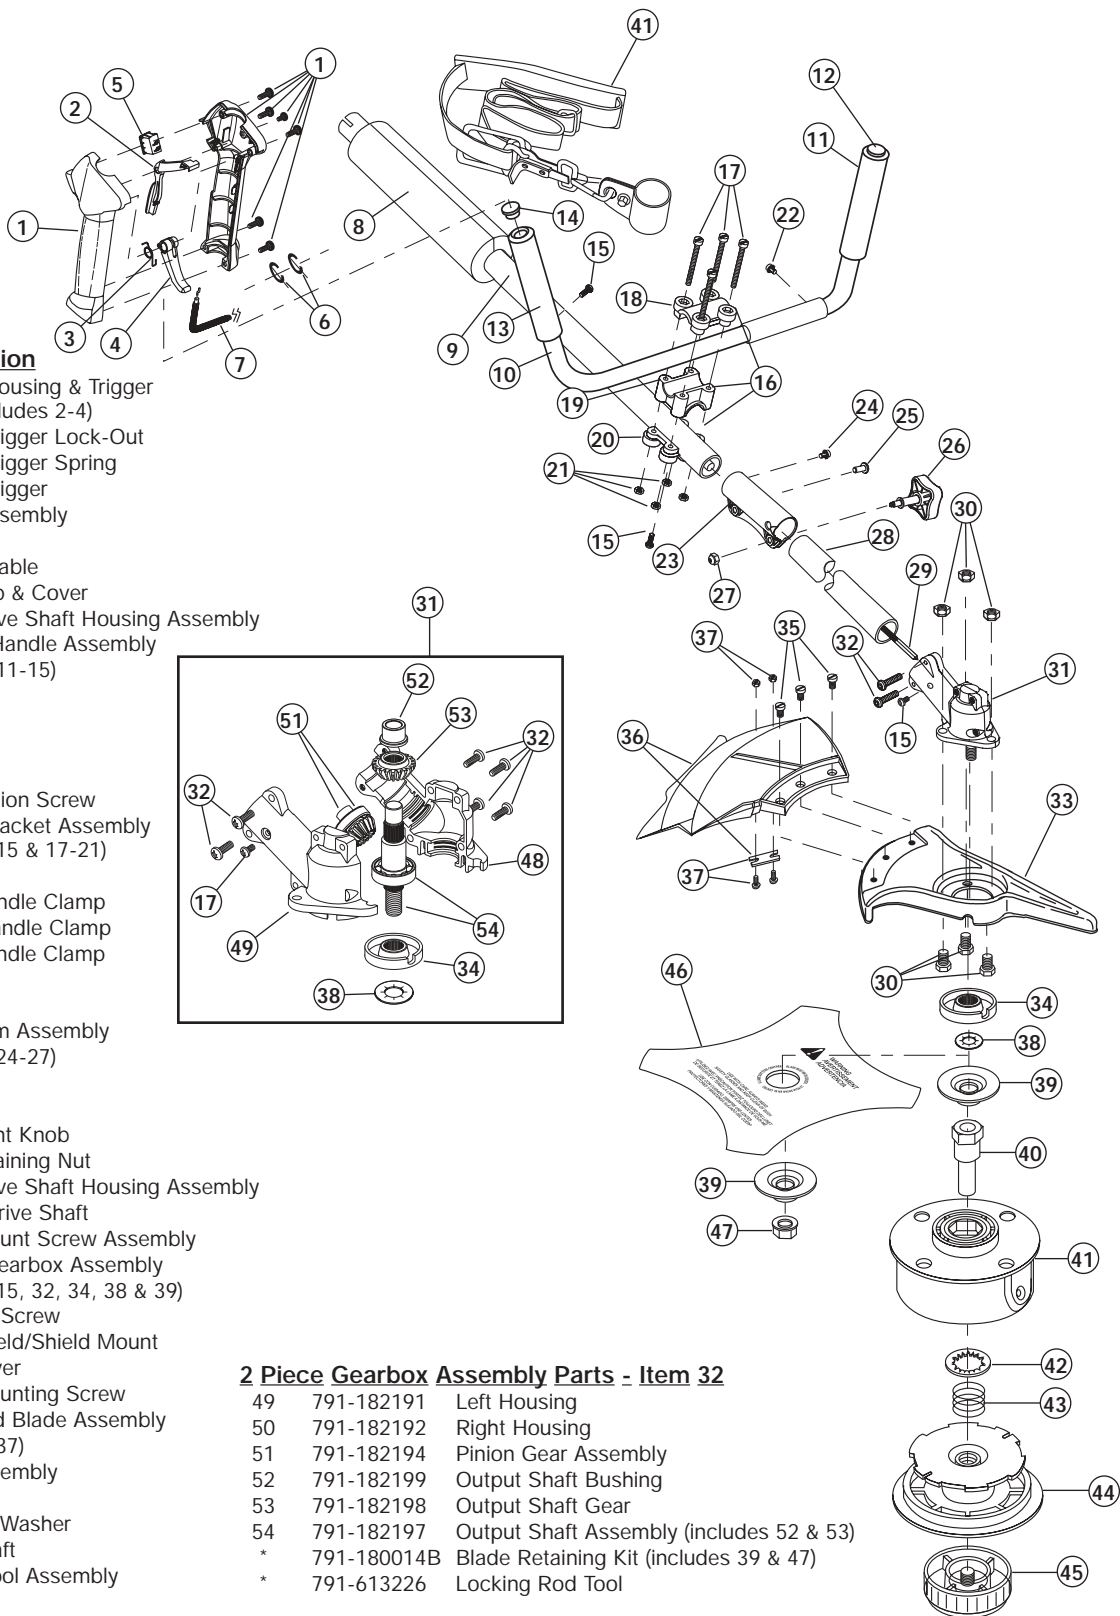

BOOM AND TRIMMER PARTS - MODEL BT1045/1

2-CYCLE PETROL TRIMMER

PPN 41CD145D042

Item	Part No.	Description
1	791-182801	Throttle Housing & Trigger Assm (includes 2-4)
2	791-182802	Throttle Trigger Lock-Out
3	791-182690	Throttle Trigger Spring
4	791-182803	Throttle Trigger
5	791-182673	Switch Assembly
6	791-147346	Wire Tie
7	791-182816	Throttle Cable
8	791-180858	Foam Grip & Cover
9	753-04346	Upper Drive Shaft Housing Assembly
10	753-04103	Bullhorn Handle Assembly (includes 11-15)
11	791-612831	Grip
12	791-612021	Plug
13	753-04096	Adapter
14	753-04097	Cap
15	791-182519	Anti-Rotation Screw
16	791-683295	Handle Bracket Assembly (includes 15 & 17-21)
17	791-181811	Screw
18	791-181812	Upper Handle Clamp
19	791-181813	Middle Handle Clamp
20	791-181814	Lower Handle Clamp
21	791-181815	Nut
22	791-182519	Screw
23	791-181950	Split Boom Assembly (includes 24-27)
24	791-182057	Screw
25	791-181617	Bolt
26	791-181951	Adjustment Knob
27	791-181886	Knob Retaining Nut
28	791-180396	Lower Drive Shaft Housing Assembly
29	791-181570	Flexible Drive Shaft
30	791-182200	Shield Mount Screw Assembly
31	791-182193	2 Piece Gearbox Assembly (includes 15, 32, 34, 38 & 39)
32	791-182195	Gear Box Screw
33	791-147492	Blade Shield/Shield Mount
34	791-182196	Blade Driver
35	791-683304	Shield Mounting Screw
36	791-180387	Shield and Blade Assembly (includes 37)
37	791-682061	Blade Assembly
38	753-04348	Palnut
39	791-147490	Retaining Washer
40	791-612483	Spool Shaft
41	791-683301	Outer Spool Assembly
42	791-612026	Retainer
43	791-610636B	Spring
44	791-147495	Inner Reel
45	791-180814B	Bump Knob Assembly
46	791-145873B	4-Tooth Blade
47	791-181699	Nut
48	791-160196	Shoulder Harness

2 Piece Gearbox Assembly Parts - Item 32

49	791-182191	Left Housing
50	791-182192	Right Housing
51	791-182194	Pinion Gear Assembly
52	791-182199	Output Shaft Bushing
53	791-182198	Output Shaft Gear
54	791-182197	Output Shaft Assembly (includes 52 & 53)
*	791-180014B	Blade Retaining Kit (includes 39 & 47)
*	791-613226	Locking Rod Tool

Optional Accessories

*	791-180120	Replacement Line, 0.095 Diameter
*	791-147345B	Reel and Line Assembly
*	791-147498B	Bump Head Assembly (includes 40-45)

* Items Not Shown