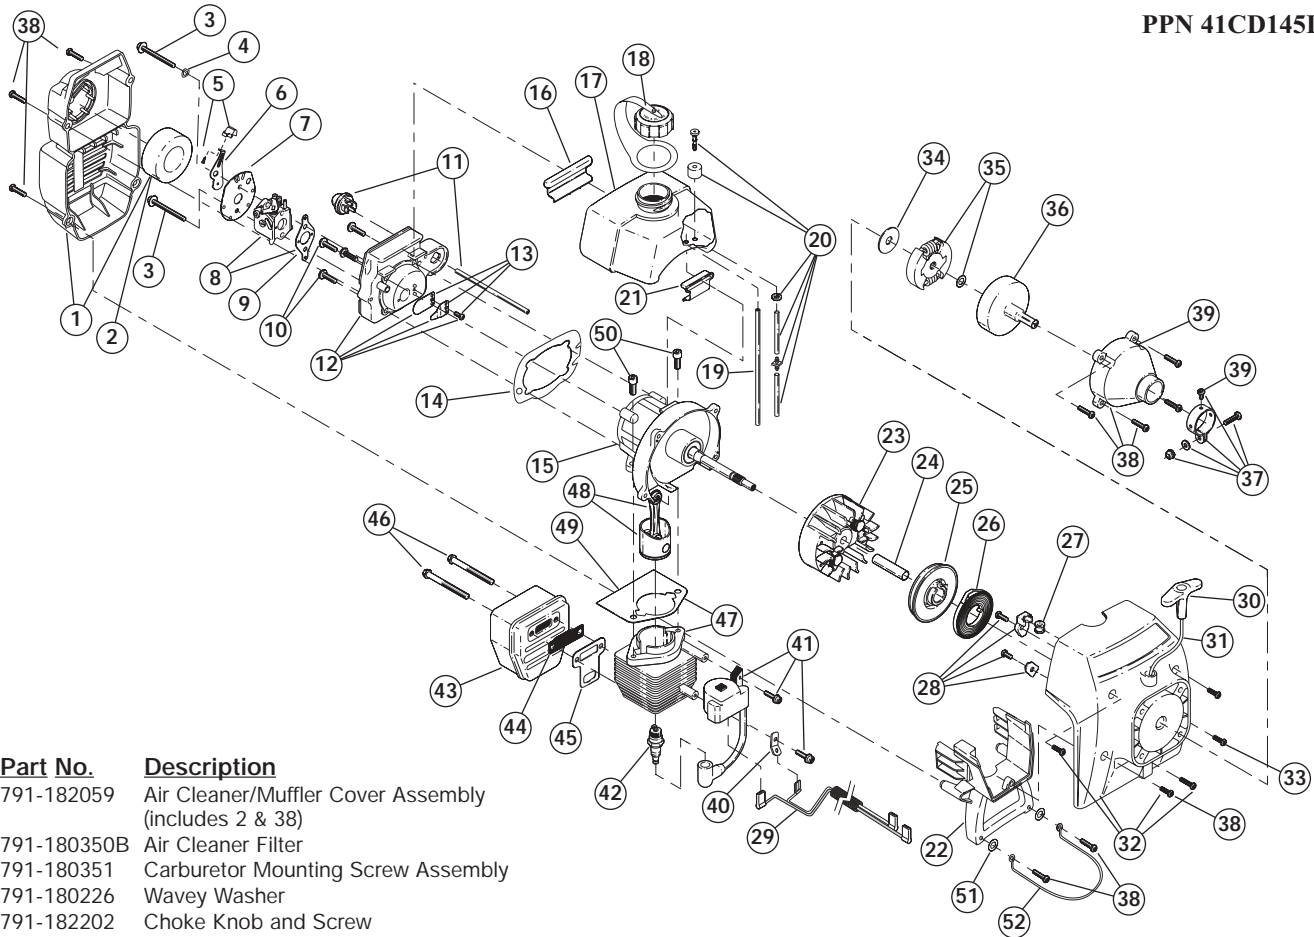

ENGINE PARTS - MODEL BT1045/1 2-CYCLE PETROL TRIMMER

PPN 41CD145D042

Item	Part No.	Description
1	791-182059	Air Cleaner/Muffler Cover Assembly (includes 2 & 38)
2	791-180350B	Air Cleaner Filter
3	791-180351	Carburetor Mounting Screw Assembly
4	791-180226	Wavey Washer
5	791-182202	Choke Knob and Screw
6	753-04418	Choke Lever Assembly (includes 5)
7	753-04419	Choke Plate Assembly (includes 6)
8	753-04333	Carburetor Assembly (includes 9 & 20)
9	791-610675	Carburetor Gasket
10	791-181860	Carb Mount Screw
11	791-683974B	Primer and Hose Assembly
12	753-1196	Carb Mount Assembly (includes 13)
13	791-684451	Reed Assembly
14	753-1208	Carburetor Mount Gasket
15	753-04470	Crank Case Service Assembly (includes 10)
16	791-612134	Rear Mounting Pad
17	791-182767	Fuel Tank Assembly (includes 18-20)
18	753-04100	Fuel Cap Assembly
19	791-181168	Fuel Return Line
20	791-682039	Fuel Line Assembly
21	791-145308	Front Mounting Pad
22	791-182064	Shroud Extension and Stand
23	791-182736	Flywheel Assembly
24	791-181065	Spacer
25	753-04232	Recoil Pulley Assembly
26	791-613102	Recoil Spring
27	791-611061	Rope Guide
28	791-181441	Pulley Retainer Assembly
29	791-182815	Wire Lead
30	791-181079	Pull Handle
31	791-613103	Rope
32	791-160574	Starter Housing Assembly (includes 25-28, 30-31, 33 & 38)
33	791-181862	Housing Screw
34	791-182368	Clutch Washer
35	791-181445	Clutch Rotor Assembly