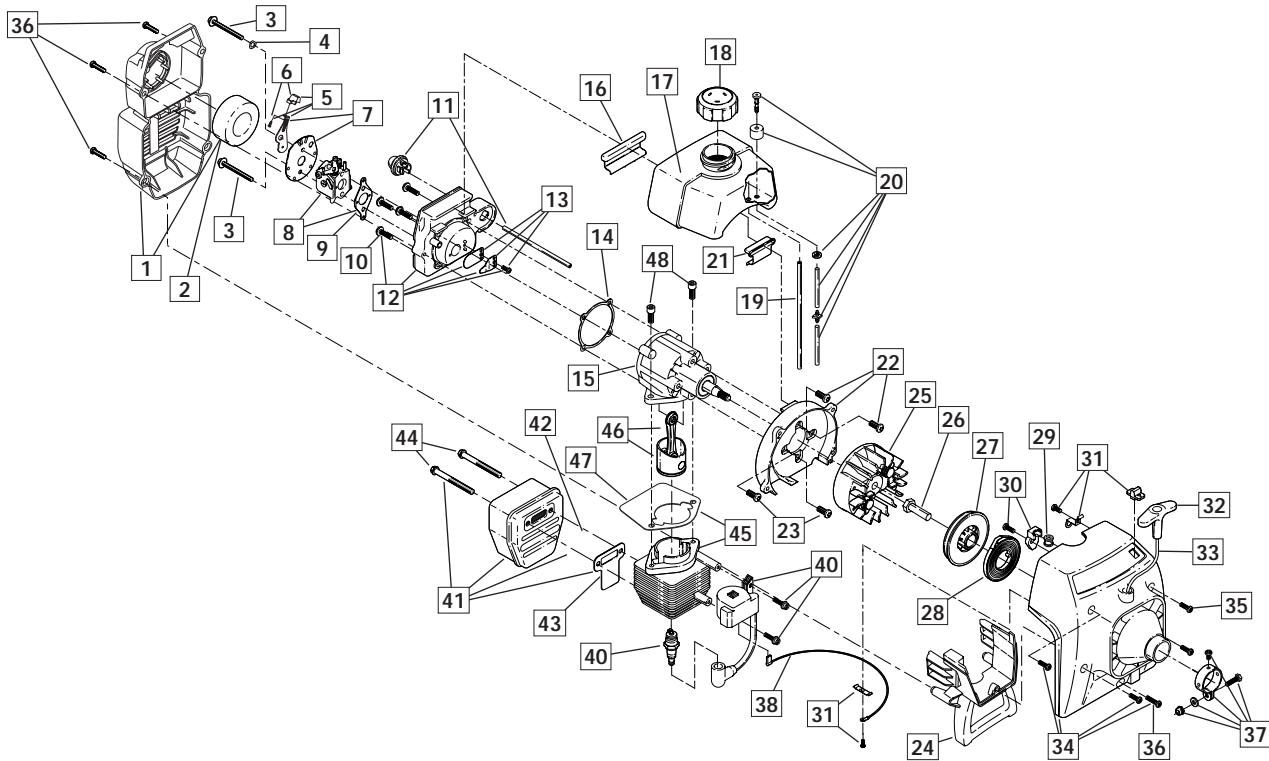

PARTS LIST FOR PPN 41BD-280G500

Ref. No.	Part No.	Part Description
1	791-182059	Air Cleaner/Muffler Cover Assembly (includes 2 & 42)
2	791-180350B	Air Cleaner Filter
3	791-180351	Carburetor Mounting Screws
4	791-180226	Wavey Washer
5	791-182201	Choke Lever Assembly (includes 6)
6	791-182202	Choke Knob and Screw
7	791-182203	Choke Lever and Plate (includes 5)
8	753-04144	Carburetor Assembly (includes 9 & 20)
9	791-610675	Carburetor Gasket
10	791-181860	Carb Mount Screw
11	791-683974	Primer and Hose Assembly
12	753-1196	Carb Mount Assembly (includes 10 & 14)
13	791-684451	Reed Assembly
14	753-1208	Crank Case Gasket
15	791-181865	Crank Case Service Assembly (includes 10, 14 & 24)
16	791-612134	Rear Mounting Pad
17	791-182767	Fuel Tank Assembly (includes 19-21)
18	791-182612	Fuel Cap Assembly
19	791-181168	Fuel Return Line
20	791-182129	Fuel Line Assembly
21	791-145308	Front Mounting Pad
22	791-153520	Shroud Assembly (includes 24)
23	791-181861	Shroud Screw
24	791-182064	Shroud Extension and Stand
25	791-182736	Flywheel Assembly
26	791-610303	Square Nut Drive
27	753-04232	Recoil Pulley Assembly
28	791-613102	Recoil Spring
29	791-611061	Rope Guide

Ref. No.	Part No.	Part Description
30	791-181889	Pulley Retainer Assembly
31	791-182185	Switch Assembly (includes 38)
32	791-181079	Pull Handle
33	791-613103	Rope
34	791-181972	Starter Housing Assembly
35	791-181862	Housing Screw
36	791-181345	Cover Screw
37	791-153597	Upper Clamp Assembly
38	791-180036	Wire Lead
39	753-04125	Module Assembly
40	791-610311B	Spark Plug
41	791-182066	Muffler Assembly (includes 42-44)
42	791-182747	Spark Arrestor
43	753-04159	Exhaust Gasket
44	791-147575	Muffler Mounting Bolt Assembly
45	753-1206	Cylinder Assembly (includes 47 & 48)
46	753-1207	Piston and Rod Assembly
47	753-1197	Cylinder Gasket
48	791-182723	Cylinder Bolt
*	753-04134	Engine Gasket Kit
*	791-180602	O.E.M. Carburetor Repair Kit
*	791-181069	Gasket Diaphragm Repair Kit
*	753-1209	Piston Ring
*	753-04173	Short Block Assembly (includes 10, 15, 23, 40, 45-48)
*	Not Shown