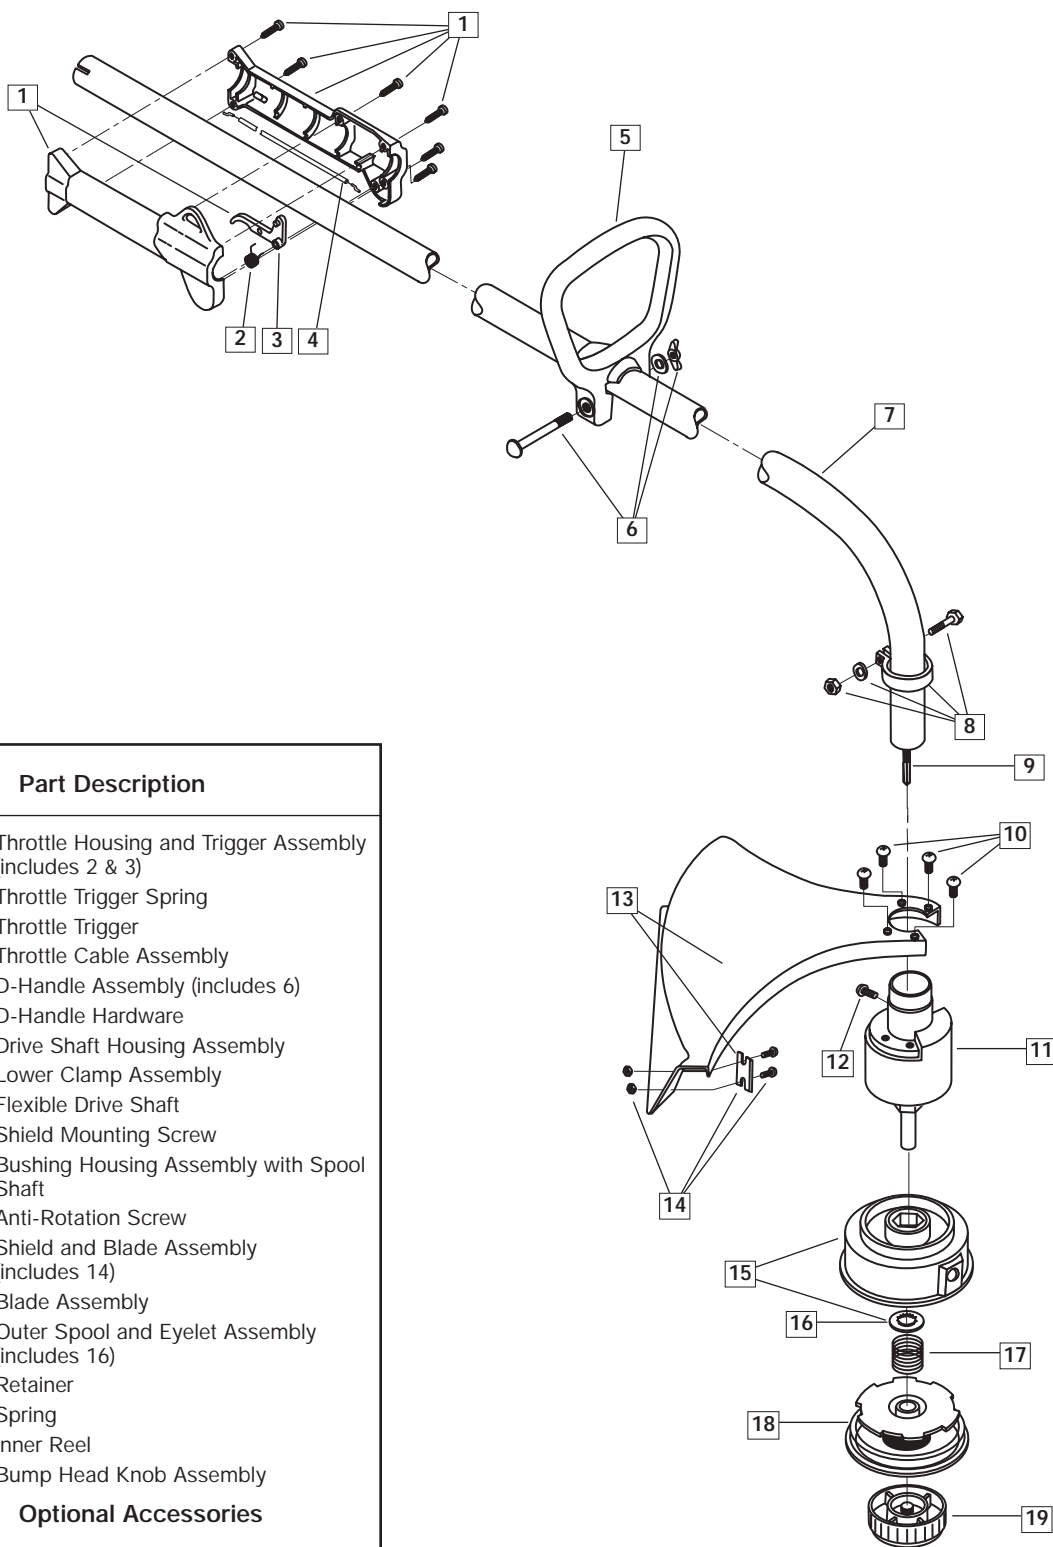

PARTS LIST FOR PPN 41BD-280G500

Ref. No.	Part No.	Part Description
1	791-182093	Throttle Housing and Trigger Assembly (includes 2 & 3)
2	791-610314	Throttle Trigger Spring
3	791-180975	Throttle Trigger
4	791-182068	Throttle Cable Assembly
5	791-153064	D-Handle Assembly (includes 6)
6	791-153317	D-Handle Hardware
7	791-181893	Drive Shaft Housing Assembly
8	791-153597	Lower Clamp Assembly
9	753-04280	Flexible Drive Shaft
10	791-180531	Shield Mounting Screw
11	791-181784	Bushing Housing Assembly with Spool Shaft
12	791-145569	Anti-Rotation Screw
13	791-683274	Shield and Blade Assembly (includes 14)
14	791-682061	Blade Assembly
15	791-153619	Outer Spool and Eyelet Assembly (includes 16)
16	791-610660	Retainer
17	791-610317B	Spring
18	791-610318	Inner Reel
19	791-153066B	Bump Head Knob Assembly
Optional Accessories		
*	791-610375	Replacement Line, 0.80 Diameter
*	791-153577	Reel and Line Assembly
*	791-180897B	Bump Head Assembly (includes 15-19)
*	791-682075B	Shoulder Strap Assembly
*	791-182780	Arnold 2-Cycle Oil
*	not shown	