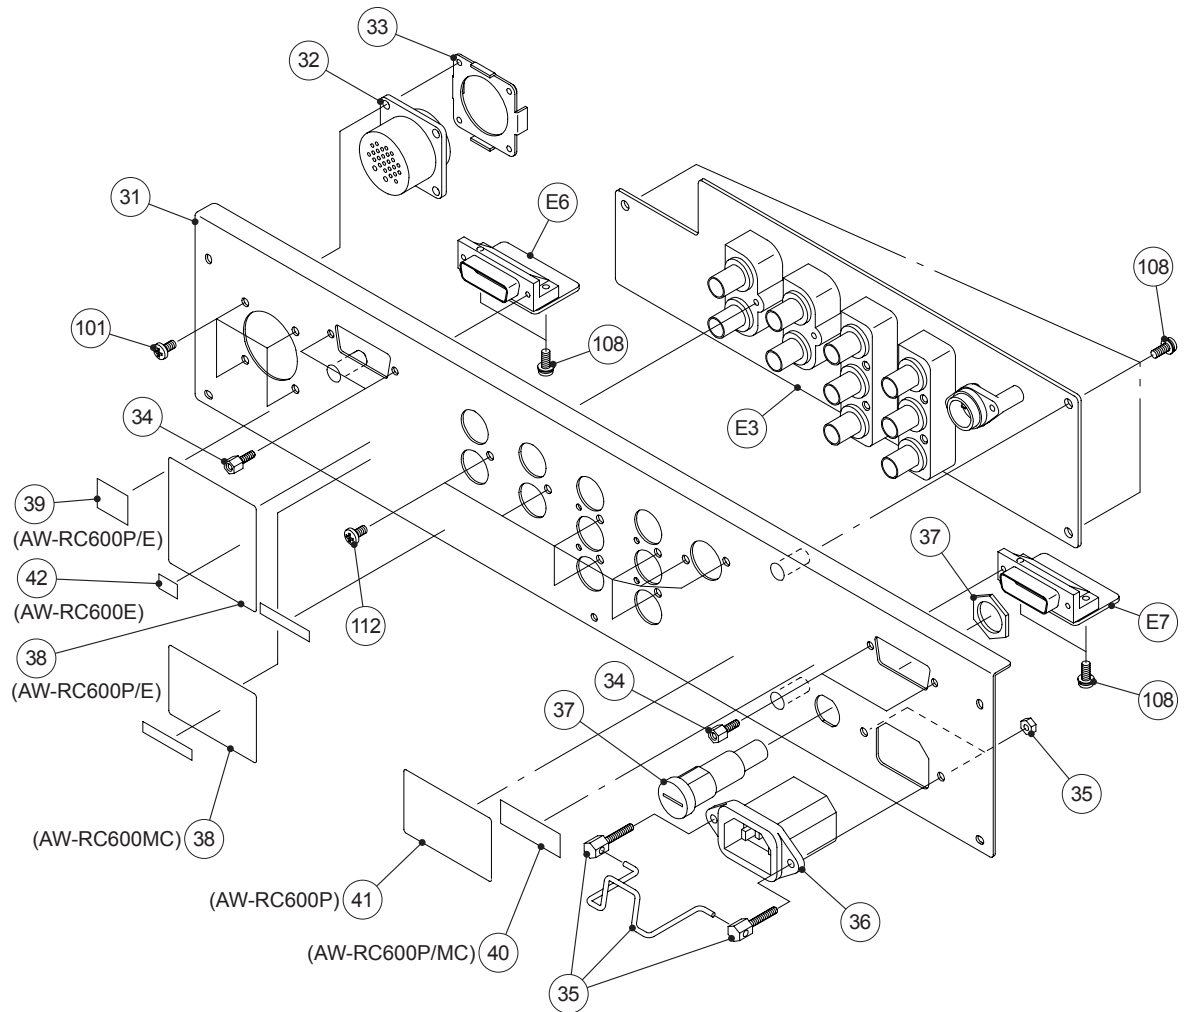

SECTION 6

Panasonic Broadcast AW-RC600 Mechanical Parts

Note:

1. *Be sure to make your orders of replacement parts according to this list.
2. Unless otherwise specified, all resistors are in OHMS, K=1,000 OHMS, all capacitors are in MICROFARADS (μF), P= $\mu\mu\text{F}$,
3. The P.C.Board unit marked with "■" shown below the main assembled parts.
4. The parts marked with (E) on the exploded view show the electric parts.
5. IMPORTANT SAFETY NOTICE
Components identified with the mark \triangle have the special characteristics for safety. When replacing any of these components, use only the same type.
6. The marking (RTL) indicates the retention time is limited for this item.
After the discontinuation of this assembly in production, it will no longer be available.
7. "M" in Remark column indicates needed in the periodical maintenance.

CONTENTS

CHASSIS FRAME ASSEMBLY (1)	PRT-1
CHASSIS FRAME ASSEMBLY (2)	PRT-3
FRONT CHASSIS ASSEMBLY	PRT-5
REAR PANEL ASSEMBLY	PRT-6
PACKAGING PARTS ASSEMBLY	PRT-7

CHASSIS FRAME ASSEMBLY (2)

PRT-3

FRONT CHASSIS ASSEMBLY

Ref. No.	Part No.	Part Name & Description	Pcs	Remarks

REAR PANEL ASSEMBLY

Ref. No.	Part No.	Part Name & Description	Pcs	Remarks
31	VGPB0068-1	REAR PANEL	1	FOR AW-RC600P
31	VGPB0074-1	REAR PANEL	1	FOR AW-RC600E/MC
32	RC600L30	WIRE (FOR CAMERA CON)	1	
33	V6GA0189A4	CAMERA CON PLATE	1	
34	VMXB0053	D-SUB SPACER	4	
35	9A10914AB	CABLE STOPPER ASS'Y	1	
36	K2AH3H000006	AC INLET	1	
37	K3GA1YJ00002	FUSE HOLDER	1	
38	VGNB0120	MAIN LABEL	1	FOR AW-RC600P
38	VGNB0121	MAIN LABEL	1	FOR AW-RC600E
38	VGNB0122	MAIN LABEL	1	FOR AW-RC600MC
39	V7MA0338A4	SEE MANUAL LABEL	1	FOR AW-RC600P/E
40	V7MA0270A4	FUSE REPLACEMENT LABEL	1	FOR AW-RC600P
40	VLB0075	FUSE REPLACEMENT LABEL	1	FOR AW-RC600MC
41	VQL1B22	CAUTION LABEL	1	FOR AW-RC600P
42	3PD003207AAA	CR LABEL	1	FOR AW-RC600E
61	K5D162BN0003	FUSE(1.6A 250V)	1	FOR AW-RC600P
61	K5D102BN0004	FUSE(1A 250V)	1	FOR AW-RC600E/MC
101	XSB3+6FN	SCREW	4	
108	XYN3+J8FN	SCREW	7	
112	XTB3+8BFN	SCREW	8	