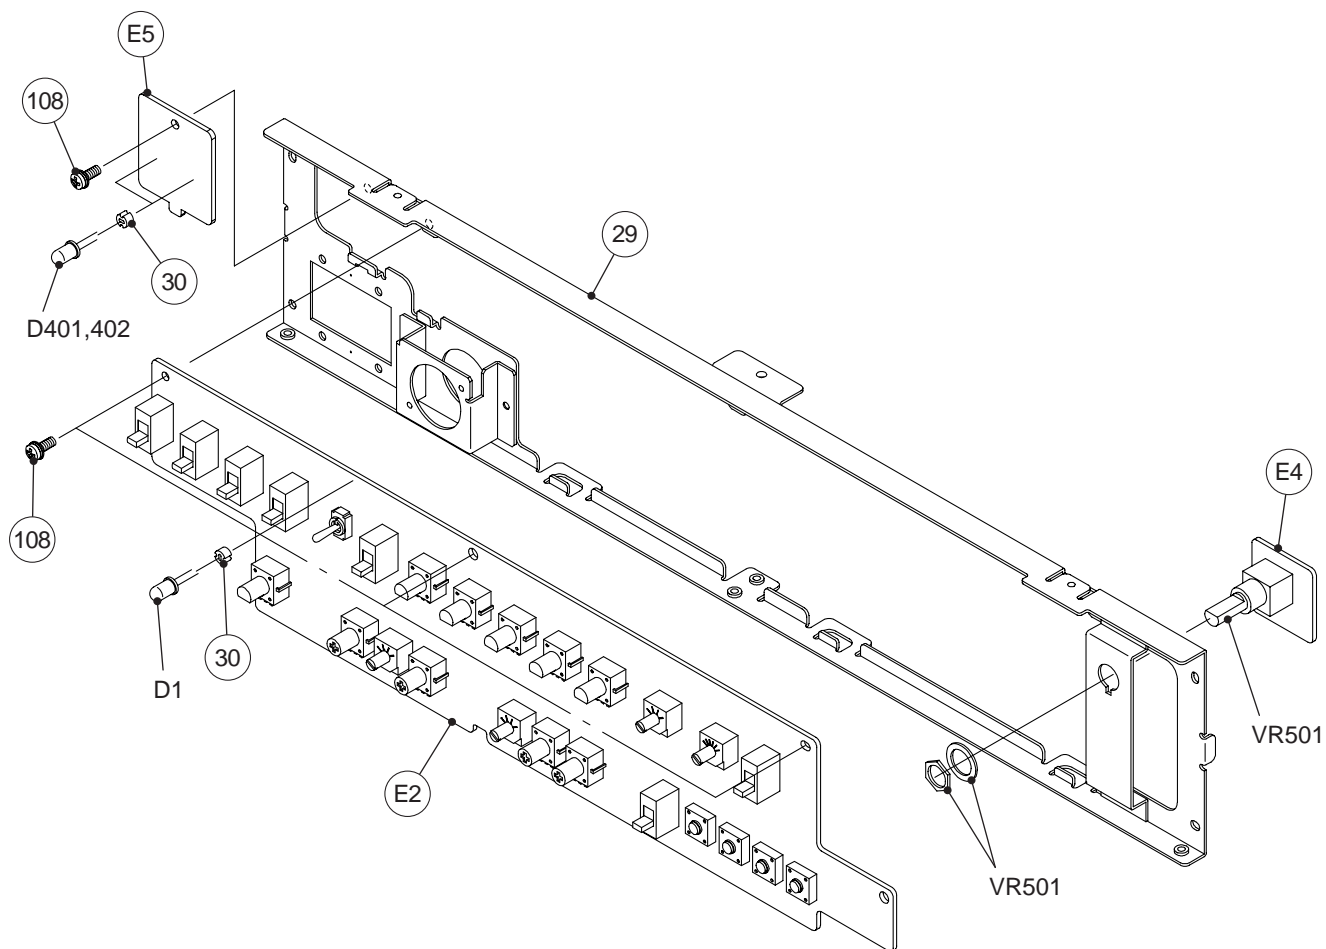

SECTION 6

Panasonic Broadcast AW-RC600 Mechanical Parts

Note:

1. *Be sure to make your orders of replacement parts according to this list.
2. Unless otherwise specified, all resistors are in OHMS, K=1,000 OHMS, all capacitors are in MICROFARADS (μF), P= $\mu\mu\text{F}$,
3. The P.C.Board unit marked with "■" shown below the main assembled parts.
4. The parts marked with (E) on the exploded view show the electric parts.
5. IMPORTANT SAFETY NOTICE
Components identified with the mark \triangle have the special characteristics for safety. When replacing any of these components, use only the same type.
6. The marking (RTL) indicates the retention time is limited for this item.
After the discontinuation of this assembly in production, it will no longer be available.
7. "M" in Remark column indicates needed in the periodical maintenance.

CONTENTS

CHASSIS FRAME ASSEMBLY (1)	PRT-1
CHASSIS FRAME ASSEMBLY (2)	PRT-3
FRONT CHASSIS ASSEMBLY	PRT-5
REAR PANEL ASSEMBLY	PRT-6
PACKAGING PARTS ASSEMBLY	PRT-7

CHASSIS FRAME ASSEMBLY (2)

PRT-3

FRONT CHASSIS ASSEMBLY

Ref. No.	Part No.	Part Name & Description	Pcs	Remarks
29	VMPB0076	FRONT CHASSIS	1	
30	A2NG0257A4	LED SPACER	3	
108	XYN3+J8FN	SCREW	4	
E2	VEPB0332	FRONT P.C.BOARD	1	
E4	VEPB0334	IRIS VR P.C.BOARD	1	
E5	VEPB0335	LED P.C.BOARD	1	