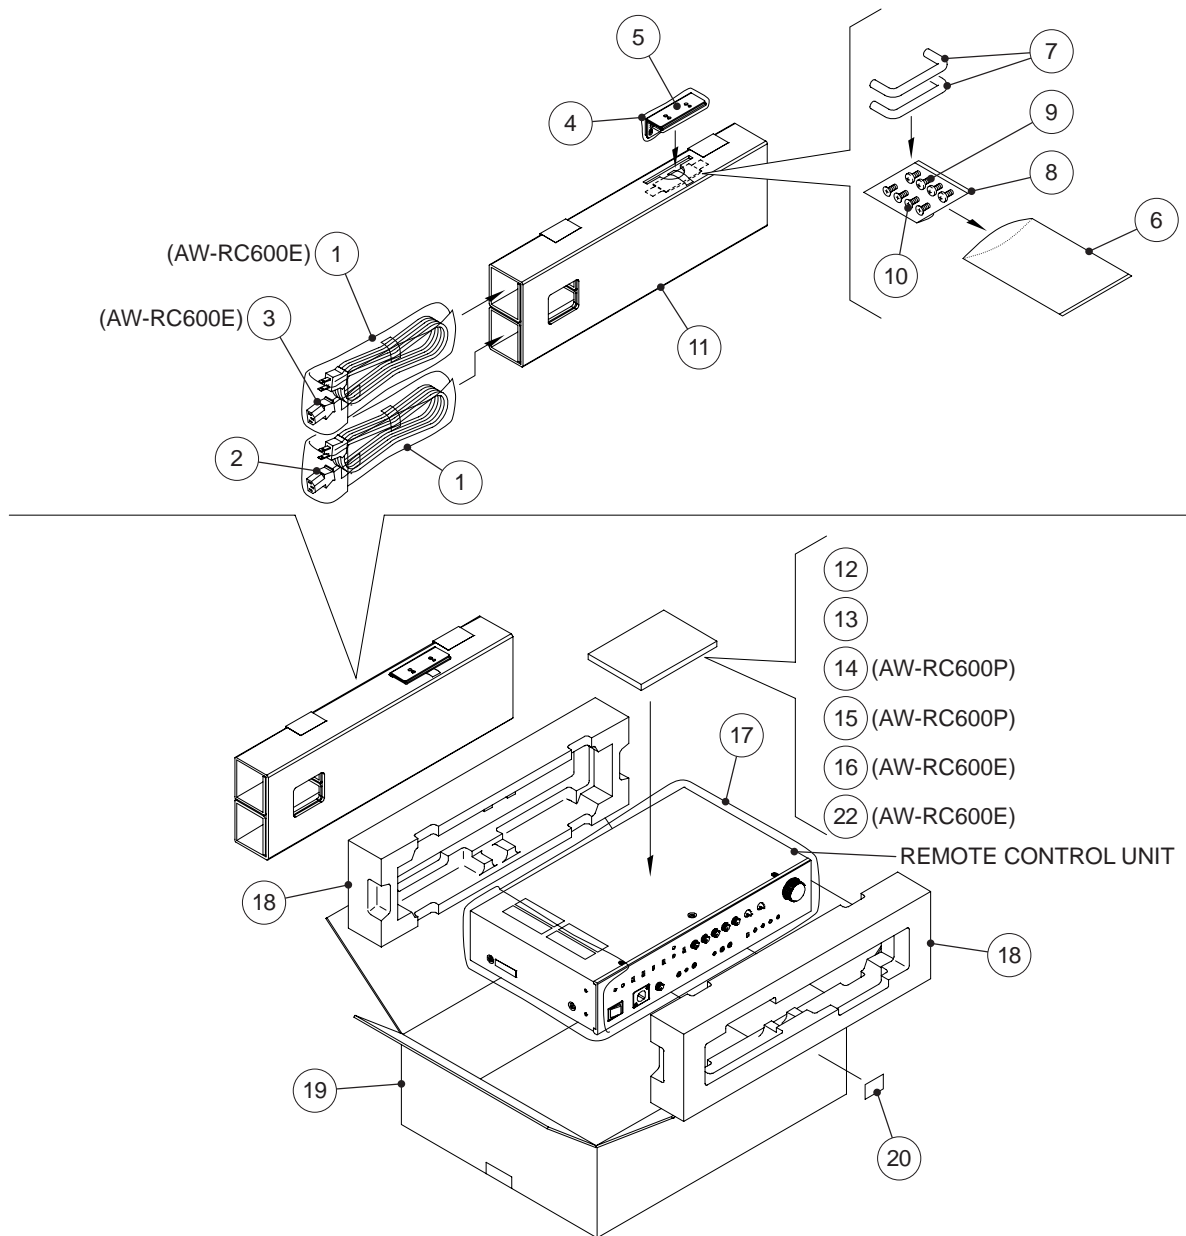

Ref. No.	Part No.	Part Name & Description	Pcs	Remarks

REAR PANEL ASSEMBLY

Ref. No.	Part No.	Part Name & Description	Pcs	Remarks
31	VGPB0068-1	REAR PANEL	1	FOR AW-RC600P
31	VGPB0074-1	REAR PANEL	1	FOR AW-RC600E/MC
32	RC600L30	WIRE (FOR CAMERA CON)	1	
33	V6GA0189A4	CAMERA CON PLATE	1	
34	VMXB0053	D-SUB SPACER	4	
35	9A10914AB	CABLE STOPPER ASS'Y	1	
36	K2AH3H000006	AC INLET	1	
37	K3GA1YJ00002	FUSE HOLDER	1	
38	VGNB0120	MAIN LABEL	1	FOR AW-RC600P
38	VGNB0121	MAIN LABEL	1	FOR AW-RC600E
38	VGNB0122	MAIN LABEL	1	FOR AW-RC600MC
39	V7MA0338A4	SEE MANUAL LABEL	1	FOR AW-RC600P/E
40	V7MA0270A4	FUSE REPLACEMENT LABEL	1	FOR AW-RC600P
40	VLB0075	FUSE REPLACEMENT LABEL	1	FOR AW-RC600MC
41	VQL1B22	CAUTION LABEL	1	FOR AW-RC600P
42	3PD003207AAA	CR LABEL	1	FOR AW-RC600E
61	K5D162BN0003	FUSE(1.6A 250V)	1	FOR AW-RC600P
61	K5D102BN0004	FUSE(1A 250V)	1	FOR AW-RC600E/MC
101	XSB3+6FN	SCREW	4	
108	XYN3+J8FN	SCREW	7	
112	XTB3+8BFN	SCREW	8	

Ref. No.	Part No.	Part Name & Description	Pcs	Remarks
E3	VEPB0333	REAR P.C.BOARD	1	
E6	VEPB0336	D-SUB P.C.BOARD	1	
E7	VEPB0337	TALLY/INCOM P.C.BOARD	1	

PACKAGING PARTS ASSEMBLY

Ref. No.	Part No.	Part Name & Description	Pcs	Remarks
1	PE20X35C05B	POLYETHYLENE BAG	1	FOR AW-RC600P/MC
1	PE20X35C05B	POLYETHYLENE BAG	2	FOR AW-RC600E
2	KDK-UL-2	POWER CABLE	1	FOR AW-RC600P
2	R60PAC01P001	POWER CABLE	1	FOR AW-RC600E
2	K2CK3DH00019	POWER CABLE	1	FOR AW-RC600MC
3	KDK-BS-2N	POWER CABLE	1	FOR AW-RC600E
4	YWT15X20C03	POLYETHYLENE BAG	1	
5	V5PA0065B4	RACK-MOUNT ANGLE	2	
6	YWT10X10C03	POLYETHYLENE BAG	1	
7	YWB350-HM01	RACK ANGLE HANDLE	2	
8	YWT050803	POLYETHYLENE BAG	1	
9	XSB4+8FN	MOUNTING SCREW	4	
10	XSS4+8FN	HANDLE FIXING SCREW	4	
11	VPNB0065	ACCESSORY BOX	1	
12	VPF0681	POLYETHYLENE BAG	1	
13	VQTB0116	OPERATING INSTRUCTIONS	1	FOR AW-RC600P
13	VQTB0117	OPERATING INSTRUCTIONS	1	FOR AW-RC600E
13	VQTB0118	OPERATING INSTRUCTIONS	1	FOR AW-RC600MC
14	VQA0866	WARRANTY CARD	1	FOR AW-RC600P