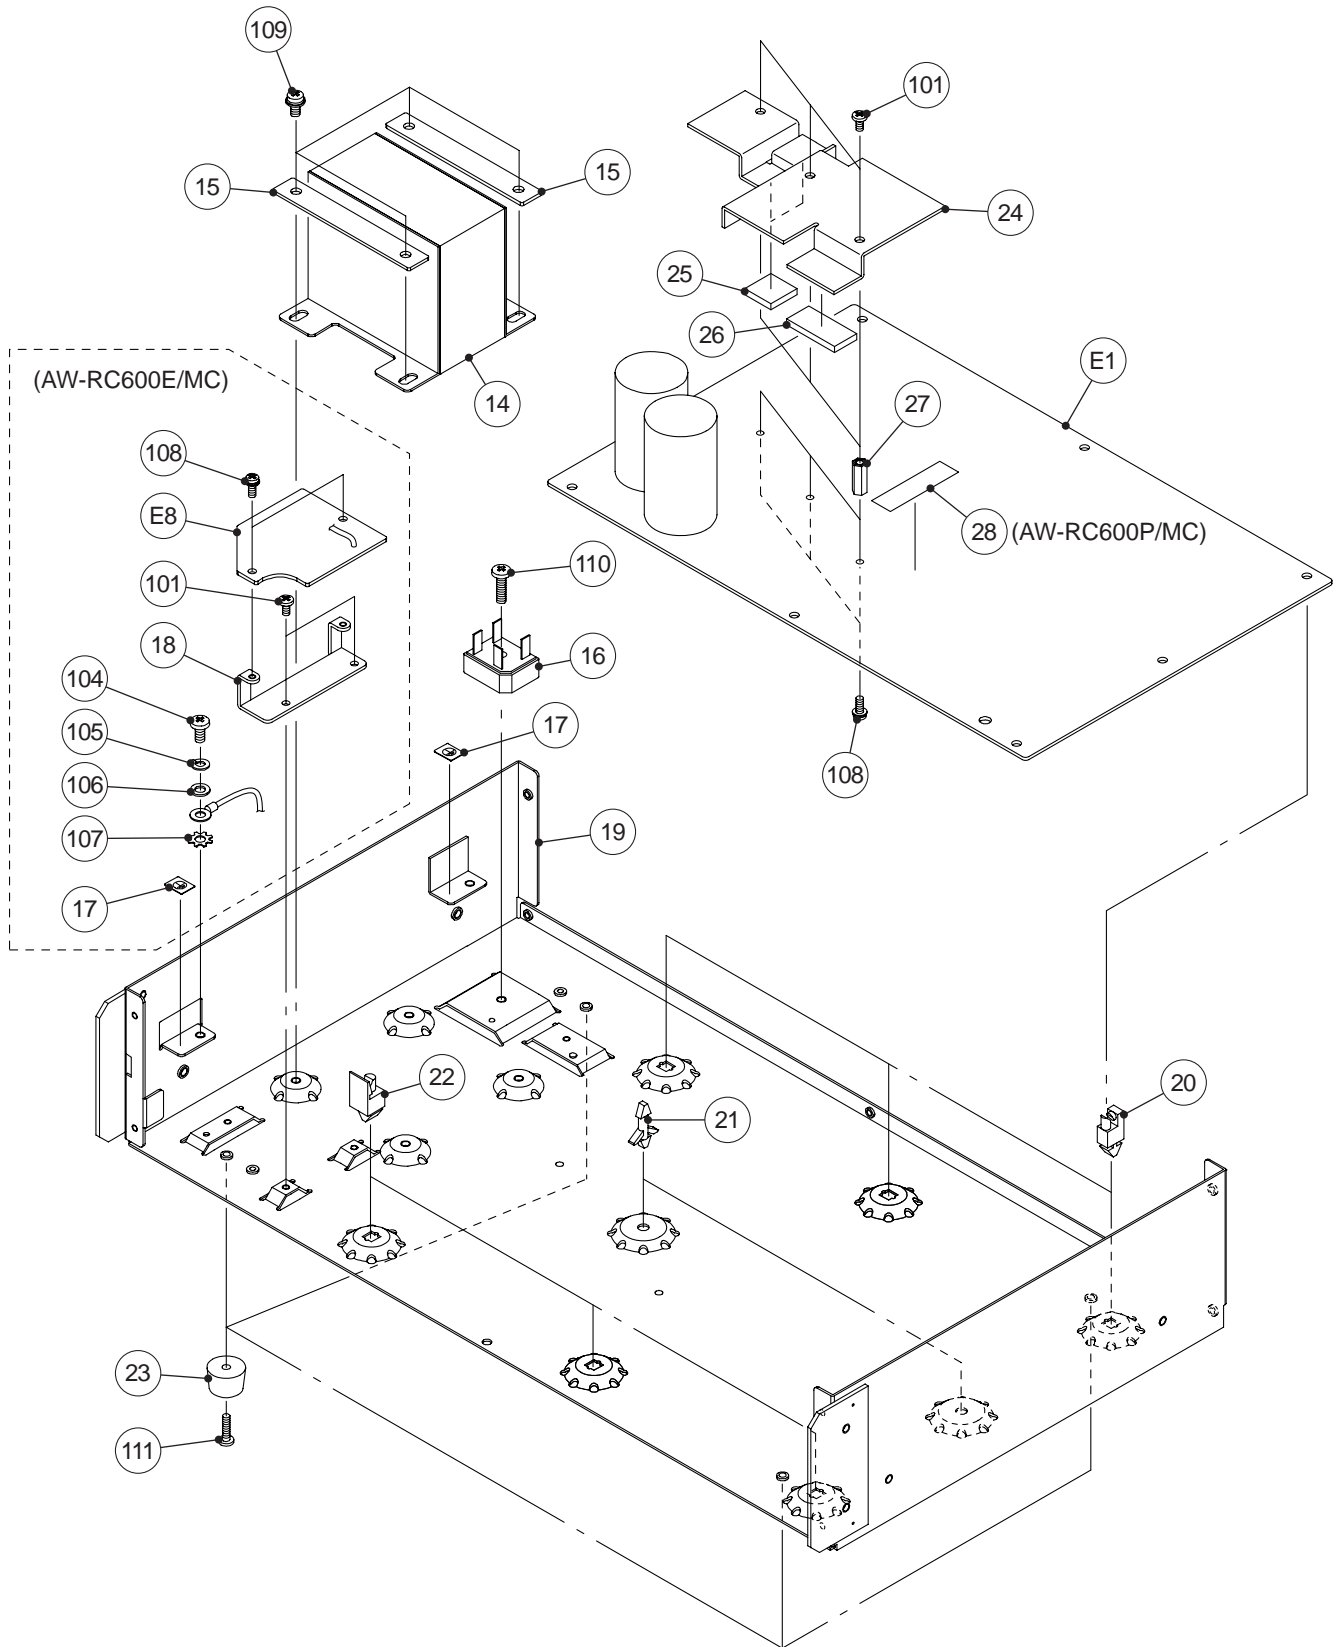

CHASSIS FRAME ASSEMBLY (2)

PRT-3