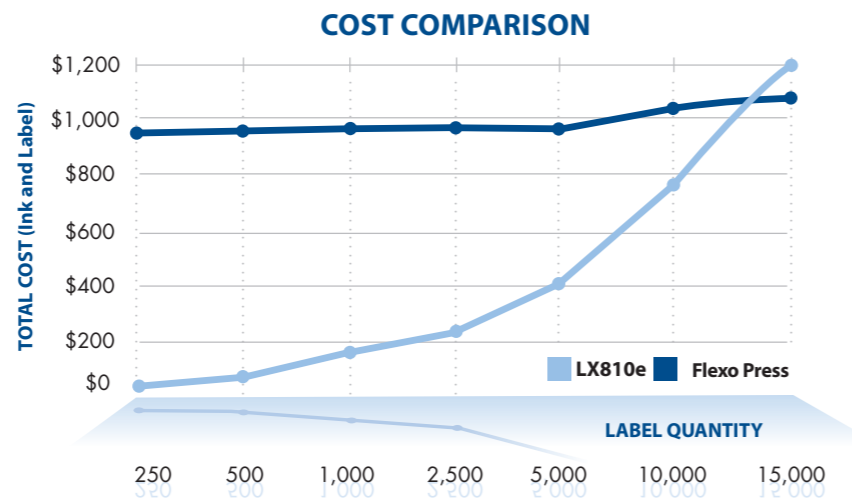

LX 810e

COLOR LABEL PRINTER

PRIMERA
TECHNOLOGY, INC.
www.lxlabel.com

LX 810e

COLOR LABEL PRINTER

Print Short-Run Color Labels On-Demand!

The LX810e Color Label Printer utilizes the latest in high-resolution inkjet technology to print brilliant full-color product labels right in your office or production facility. With spectacular 4800 dpi print resolution and high throughput speeds, the LX810e is simply the best industrial-grade color inkjet label printer ever made!

Your labels can include full-color photos, illustrations, graphics, text and bar codes. Print them when and where you need them – in quantities you can really use! Best of all, depending upon the quantity you print, the price per label will be significantly less than labels printed on flexo or offset.