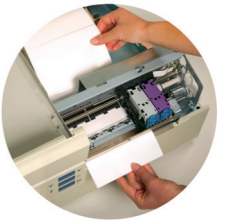

Many Applications

The LX810e produces gorgeous, professional-quality labels for all your short-run, specialty products.

It is also perfect for a host of other uses such as:

- Full-color box-end labels with all the required bar codes
- Test marketing
- Contract manufacturing
- Private label goods
- Promotional labels
- And much more!

Get Up and Running Quickly

From initial set-up to full operation, the LX810e is easy to use. Plus, everything you need to start printing labels is included in the box.

Each LX810e ships with NiceLabel SE design software, sample roll of high-gloss labels, color and black ink cartridges and a USB cable. You'll be printing full-color labels within minutes of taking the printer out of its shipping box.