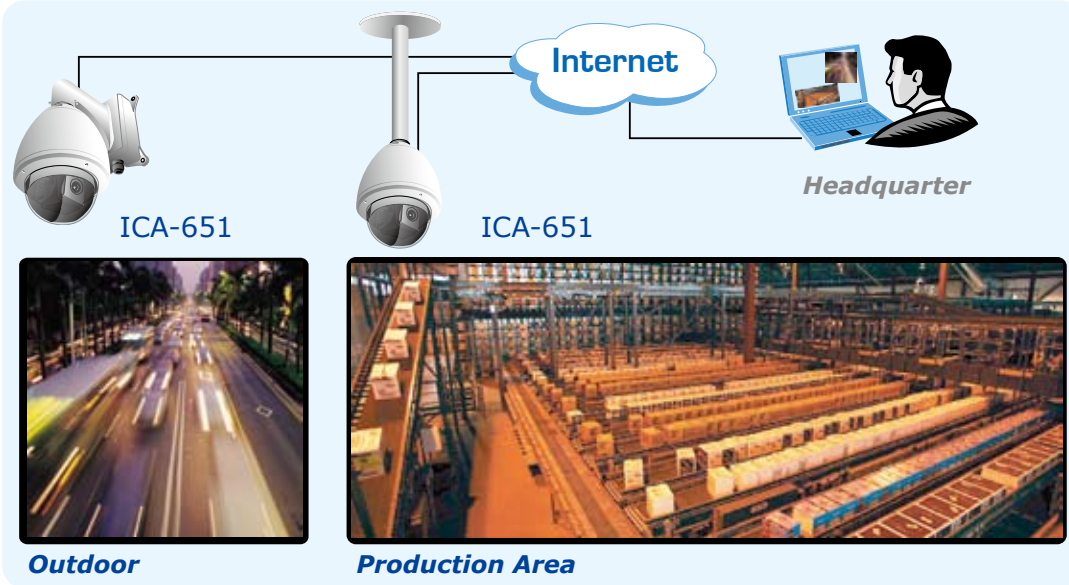

APPLICATIONS

Remote monitoring application

ORDERING INFORMATION

ICA-651-NT	Outdoor Speed Dome Internet Camera (NTSC)
ICA-651-PA	Outdoor Speed Dome Internet Camera (PAL)

ACCESSORIES PRODUCTS

ICA-6CM	Ceiling Mount Kit for ICA-651
ICA-CT50	50 cm Ceiling Tube

RELATED PRODUCT

ICA-601-NT	Indoor Speed Dome Internet Camera (NTSC)
ICA-601-PA	Indoor Speed Dome Internet Camera (PAL)
CAM-KB300	3-Axis Control Keyboard