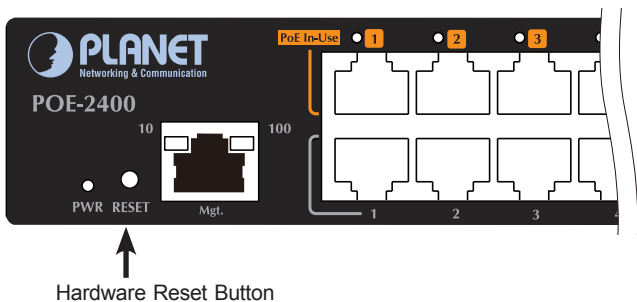

■ While IP Address be changed or forgotten admin password –

To reset the IP address to the default IP Address "192.168.0.100" or reset the login account and password to default value. Press the hardware reset button at the front panel about 10 seconds. After the device is rebooted, you can login the management WEB interface within the same subnet of 192.168.0.xx.

4. Customer Support

Thank you for purchase PLANET products. You can browse our online FAQ resource at the PLANET web site first to check if it could solve your issue. If you need more support information, please contact PLANET switch support team.