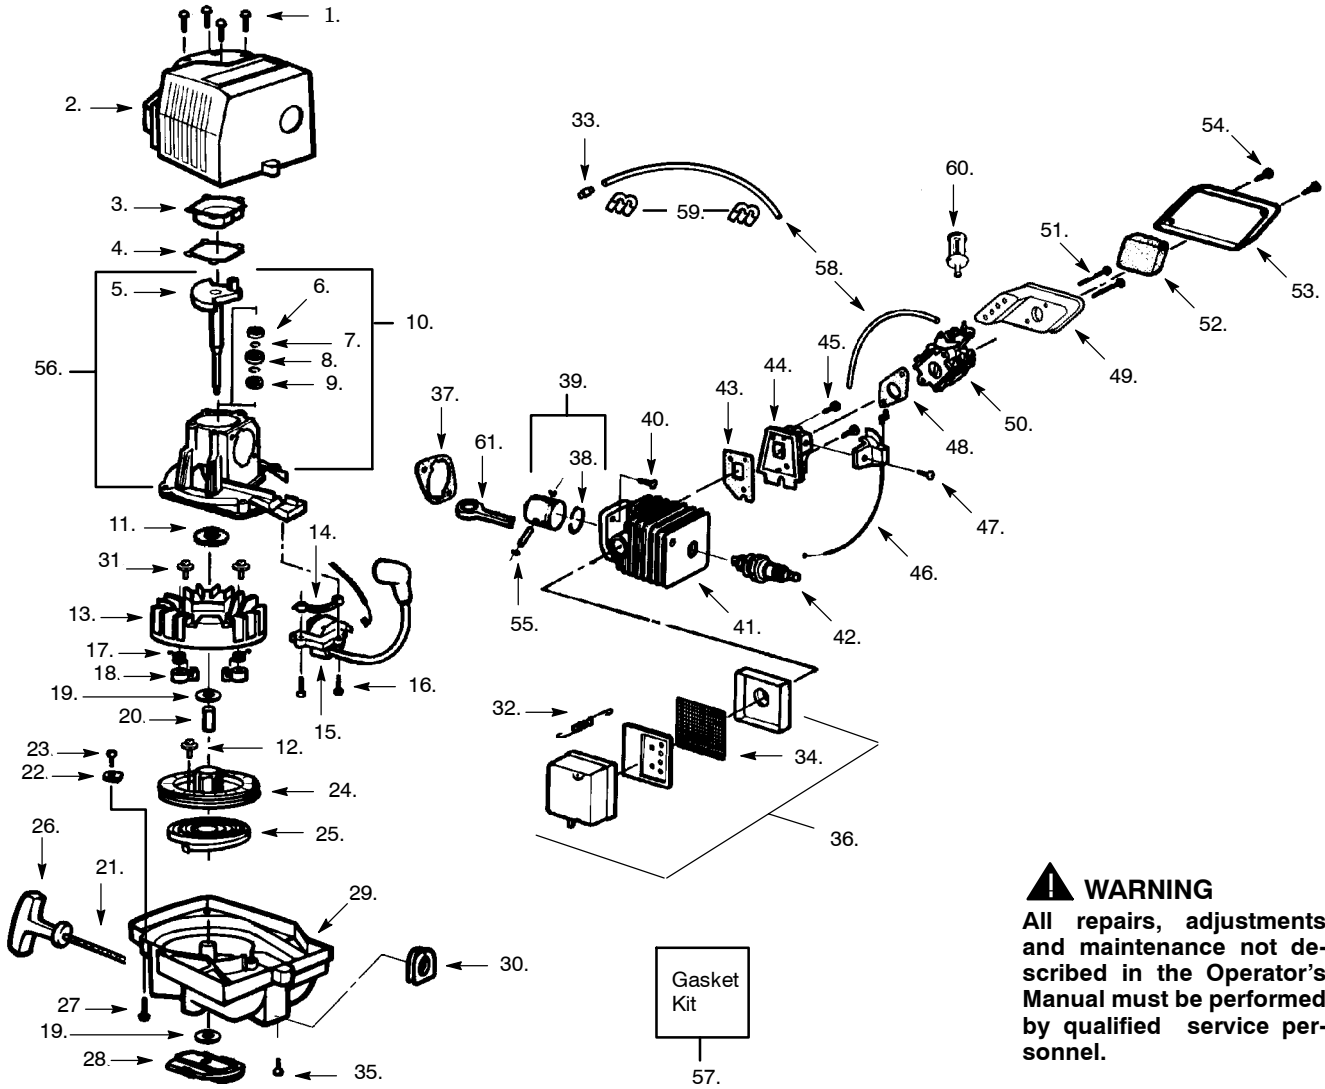

PARTS LIST NO. <b>530-082553</b>		<h1 style="margin: 0;">WEED EATER® PARTS LIST</h1>	MODEL(s) <b>GHT17 &amp; GHT22 (N. Am. &amp; Australia)</b>
DATE <b>10/25/95</b>	REPLACES <b>530-068262-5/25/9 5</b>	Note: Illustration may differ from actual model due to design changes	PAGE NO. <b>1</b>