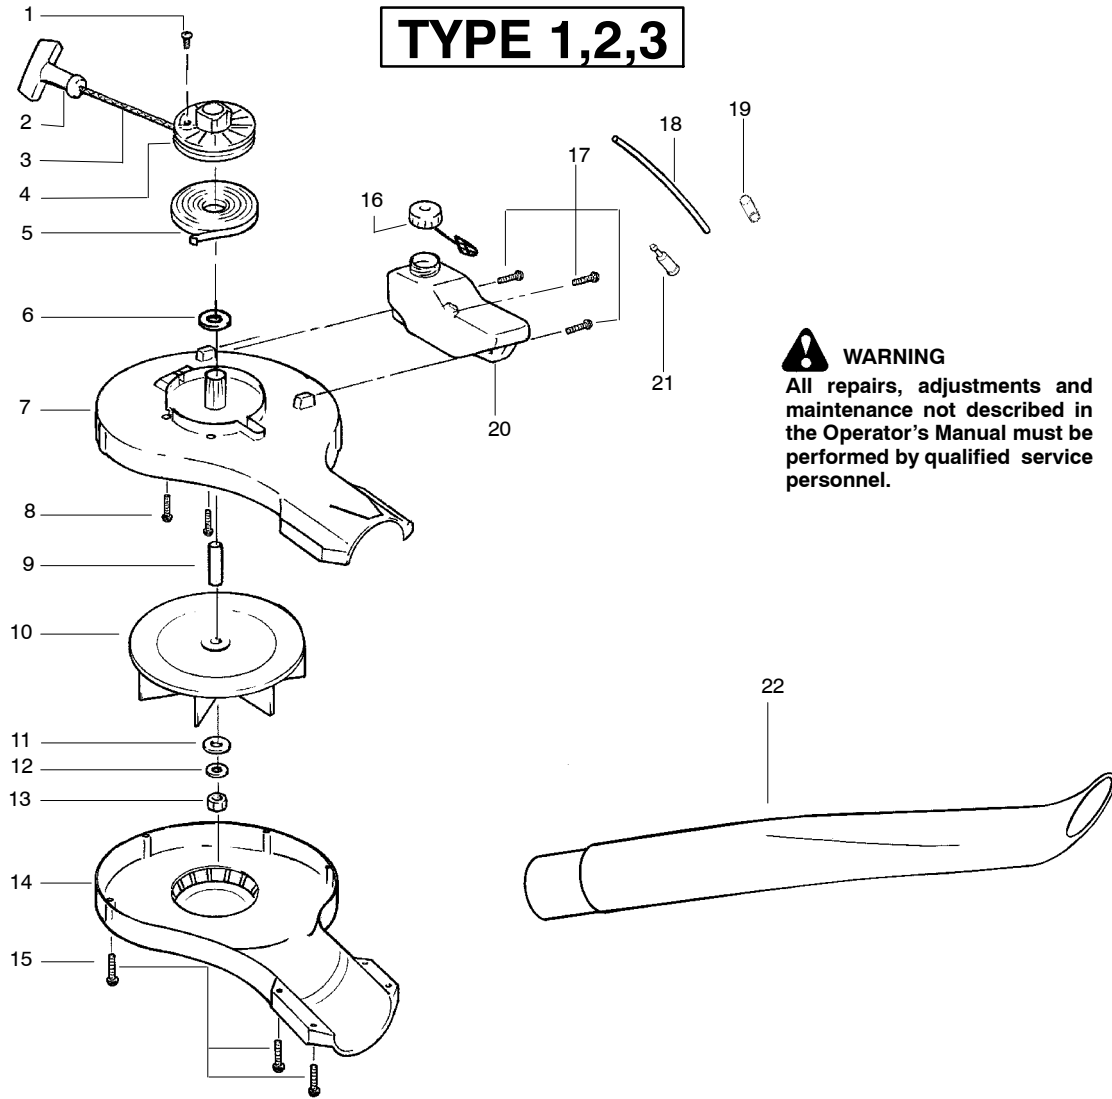

Ref.	Part No.	Description	Ref.	Part No.	Description
1.	530016392	Screw	14.	530054181	Assy-Impeller Housing (Lower)
2.	530049488	Handle-Starter	15.	530015886	Screw
3.	530069907	Kit-Rope	16.	530014347	Assy-Fuel Cap
4.	530069952	Kit-Starter Pulley (Incl. 1)	17.	530016349	Screw
5.	530042086	Spring-Starter	18.	530069599	Kit-Fuel Line
6.	530015149	Washer	19.	530053314	Grommet-Fuel Line
7.	530052334	Housing-Impeller (Upper)	20.	530053021	Assy-Fuel Tank (Incl. cap,filter, fuel lines)
8.	530015814	Screw	21.	530014362	Fuel Pick-up Ass'y.
9.	530052434	Spacer-Flywheel	22.	530053461	Tube-Blower
10.	530053237	Assy-Impeller			
11.	530016260	Washer-Flat	Not Shown		
12.	530092322	Lockwasher	530163349		Operator Manual
13.	530626605	Nut			

✓ = NEW PART NUMBER FOR THIS IPL   ★ = REFER TO THE SERVICE REFERENCE INDICATED FOR MORE INFORMATION. (LOCATED AT END OF IPL)