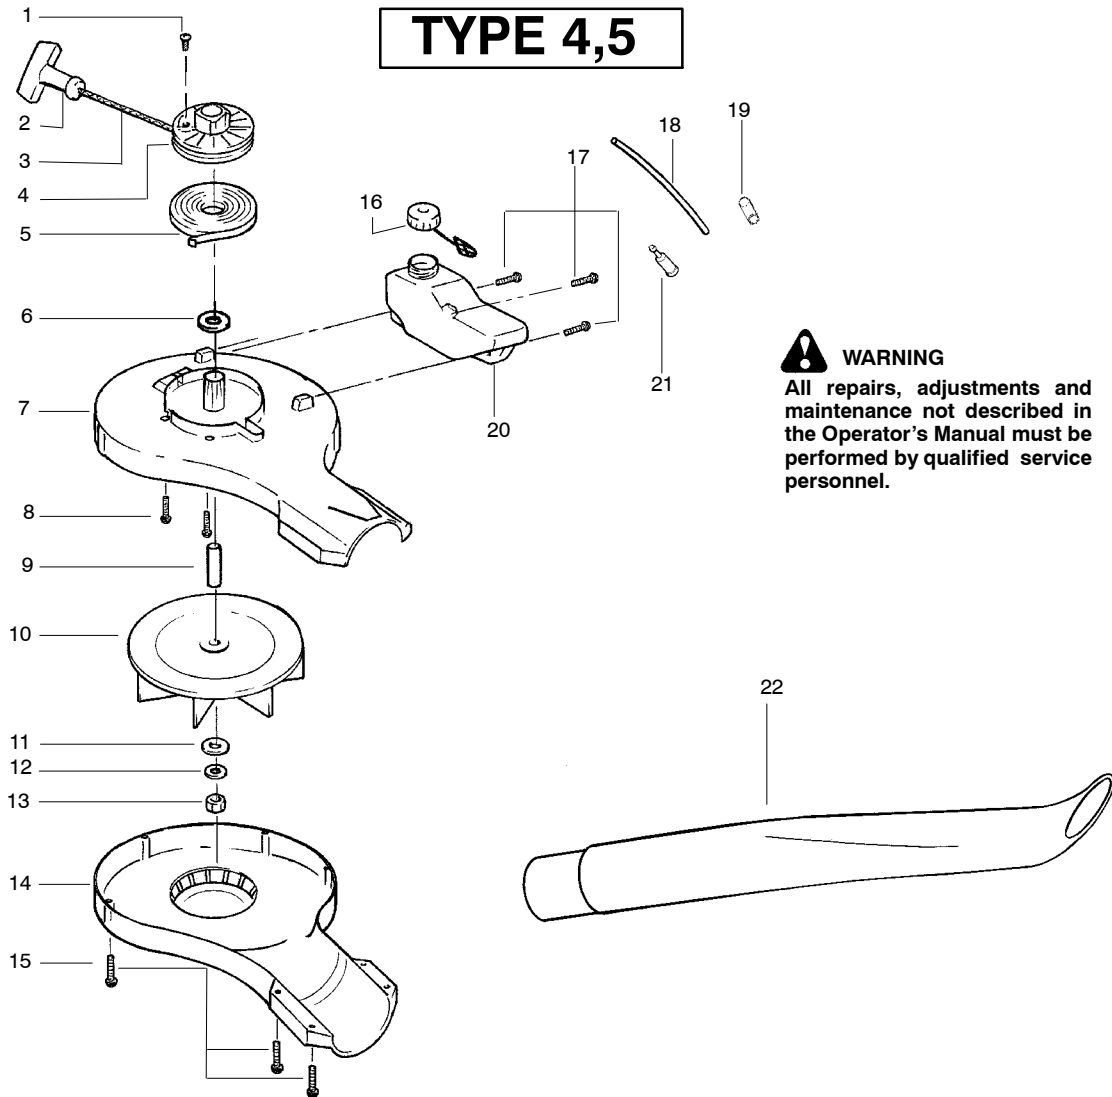

⚠ WARNING
All repairs, adjustments and maintenance not described in the Operator's Manual must be performed by qualified service personnel.

Ref.	Part No.	Description	Ref.	Part No.	Description
1.	530016392	Screw	14.	530054181	Assy-Impeller Housing (Lower)
2.	530049488	Handle-Starter	15.	530015886	Screw
3.	530069907	Kit-Rope	16.	530014347	Assy-Fuel Cap
4.	530071792	Kit-Starter Pulley (Incl. 1)	17.	530016349	Screw
5.	530042086	Spring-Starter	18.	530069599	Kit-Fuel Line
6.	530015149	Washer	19.	530053314	Grommet-Fuel Line
7.	530058713	Housing-Impeller (Upper)	20.	545103903	Assy-Fuel Tank (Incl. cap,filter, fuel lines)
8.	530015814	Screw	21.	530014362	Fuel Pick-up Ass'y.
9.	530052434	Spacer-Flywheel	22.	530052337	Tube-Blower
10.	530053237	Assy-Impeller	Not Shown		
11.	530016260	Washer-Flat	↙	545186783	Operator Manual
12.	530092322	Lockwasher		522928602	Decal - Spark Arrestor Warning
13.	530626605	Nut			

↙ = NEW PART NUMBER FOR THIS IPL   ★ = REFER TO THE SERVICE REFERENCE INDICATED FOR MORE INFORMATION. (LOCATED AT END OF IPL)