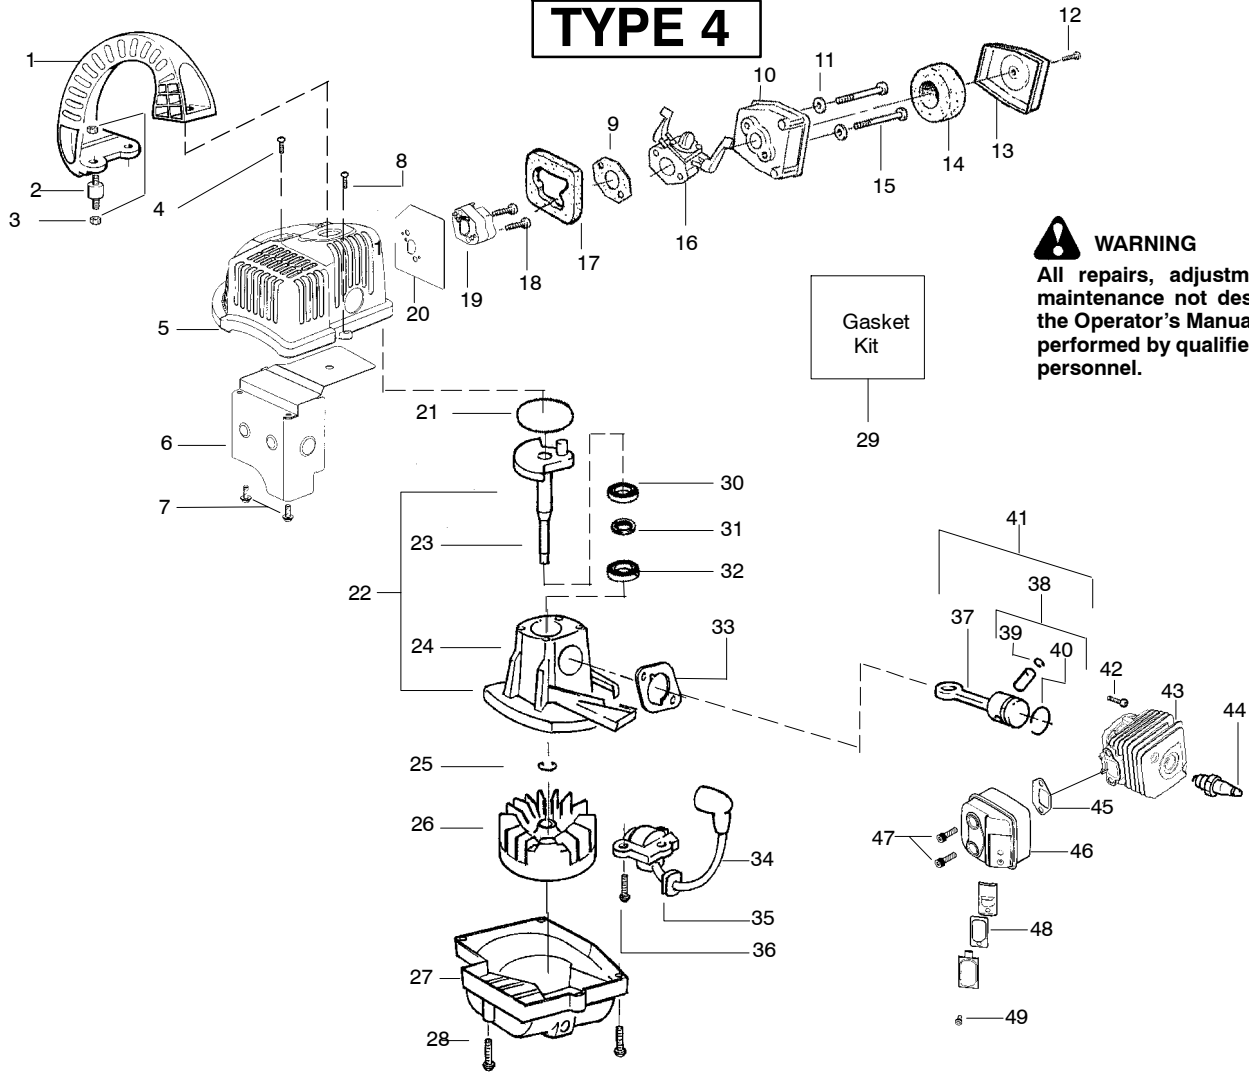

TYPE 4

WARNING
All repairs, adjustments and maintenance not described in the Operator's Manual must be performed by qualified service personnel.

Ref.	Part No.	Description	Ref.	Part No.	Description
1.	530054429	Handle	25.	530015941	Retainer Ring (C'shaft)
2.	530054432	Isolator-Handle	26.	530069886	Assy.-Flywheel
3.	530016316	Nut	27.	530058942	Fan Housing
4.	530015810	Screw	28.	530015810	Screw
5.	530055336	Shroud	29.	530071472	Kit-Gasket (incl. 9,20,21,33)
6.	530055378	Shield-Heat	30.	530032125	Inner Bearing
7.	530015805	Screw	31.	530019264	Seal-Crankcase
8.	530016349	Screw	32.	530055728	Bearing-Outer
9.	530071472	Gasket-Carb. (Kit)	33.	530071472	Gasket-Cylinder (Kit)
10.	530052333	Air Box	34.	530039163	Ignition Module
11.	530015158	Washer	35.	530019182	Grommet-Ign. Module
12.	530015892	Screw	36.	530016357	Screw
13.	530052332	Cover-Air Box	37.	530069945	Kit-Connecting Rod Assy.
14.	530047932	Foam-Air Filter	38.	530071833	Kit-Piston (Incl. 39 & 40)
15.	530016394	Screw	39.	530015162	Wrist Pin Retainer
16.	530071629	Kit-Carburetor Ass'y. (C1U-W12A)	40.	530055120	Piston Ring
17.	530057725	Foam-Air Dam	41.	530071785	Kit-Piston/Rod Assy. (Incl. 37,38)
18.	530016309	Screw	42.	530015953	Screw
19.	530057634	Adaptor-Carb.	43.	530012500	Cylinder
20.	530071472	Gasket-Cyl/Carb. Adaptor (Kit)	44.	952030249	Spark Plug (RCJ-6Y)
21.	530071472	Gasket-C'case/Shroud (Kit)	45.	530071472	Gasket-Muffler kit
22.	530071680	Assy.-C'case & C'shaft (Incl. 23,24,25)	46.	530071778	Kit-Muffler (incl. #45,47-49)
23.	530052344	Assy.-Crankshaft	47.	530016338	Bolt-Muffler
24.	530012510	Assy.-Crankcase (Incl. 30-32)	48.	530071544	Kit-Spark Aresstor
			49.	530015241	Screw

✓ = NEW PART NUMBER FOR THIS IPL   * = REFER TO THE SERVICE REFERENCE INDICATED FOR MORE INFORMATION. (LOCATED AT END OF IPL)