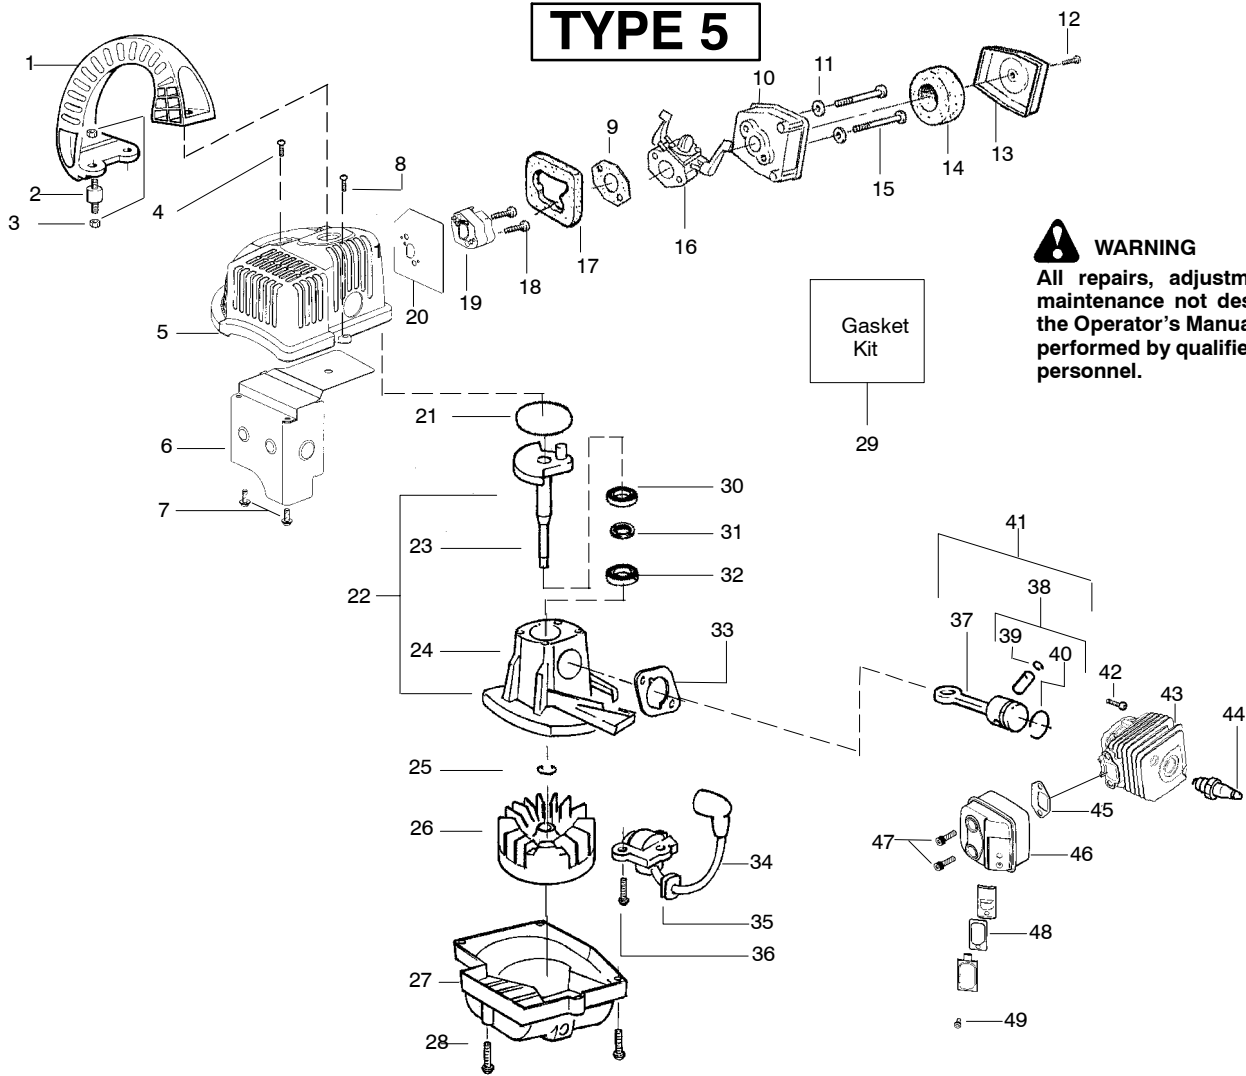

WARNING
All repairs, adjustments and maintenance not described in the Operator's Manual must be performed by qualified service personnel.

Ref.	Part No.	Description	Ref.	Part No.	Description
1.	530054429	Handle	25.	530015941	Retainer Ring (C'shaft)
2.	530054432	Isolator-Handle	26.	530069886	Assy.-Flywheel
3.	530016316	Nut	27.	530058942	Fan Housing
4.	530015810	Screw	28.	530015810	Screw
5.	530057102	Shroud	29.	530071472	Kit-Gasket (incl. 9,20,21,33)
6.	530055378	Shield-Heat	30.	530032125	Inner Bearing
7.	530015805	Screw	31.	530019264	Seal-Crankcase
8.	530016349	Screw	32.	530055728	Bearing-Outer
9.	530071472	Gasket-Carb. (Kit)	33.	530071472	Gasket-Cylinder (Kit)
10.	530052333	Air Box	34.	530039163	Ignition Module
11.	530015158	Washer	35.	530019182	Grommet-Ign. Module
12.	530015892	Screw	36.	530016357	Screw
13.	530052332	Cover-Air Box	37.	530069945	Kit-Connecting Rod Assy.
14.	545082301	Foam-Air Filter	38.	530071833	Kit-Piston (Incl. 39 & 40)
15.	530016429	Screw	39.	530015162	Wrist Pin Retainer
16.	530071629	Kit-Carburetor Ass'y. (C1U-W12A)	40.	530055120	Piston Ring
17.	530057725	Foam-Air Dam	41.	530071785	Kit-Piston/Rod Assy. (Incl. 37,38)
18.	530016309	Screw	42.	530015953	Screw
19.	530057634	Adaptor-Carb.	43.	530012500	Cylinder
20.	530071472	Gasket-Cyl/Carb. Adaptor (Kit)	44.	952030249	Spark Plug (RCJ-6Y)
21.	530071472	Gasket-C'case/Shroud (Kit)	45.	530071472	Gasket-Muffler kit
22.	530071680	Assy.-C'case & C'shaft (Incl. 23,24,25)	46.	530071778	Kit-Muffler (incl. #45,47-49)
23.	530052344	Assy.-Crankshaft	47.	530016338	Bolt-Muffler
24.	530012510	Assy.-Crankcase (Incl. 30-32)	48.	530071544	Kit-Spark Aresstor
			49.	530015241	Screw

✓ = NEW PART NUMBER FOR THIS IPL   ★ = REFER TO THE SERVICE REFERENCE INDICATED FOR MORE INFORMATION. (LOCATED AT END OF IPL)