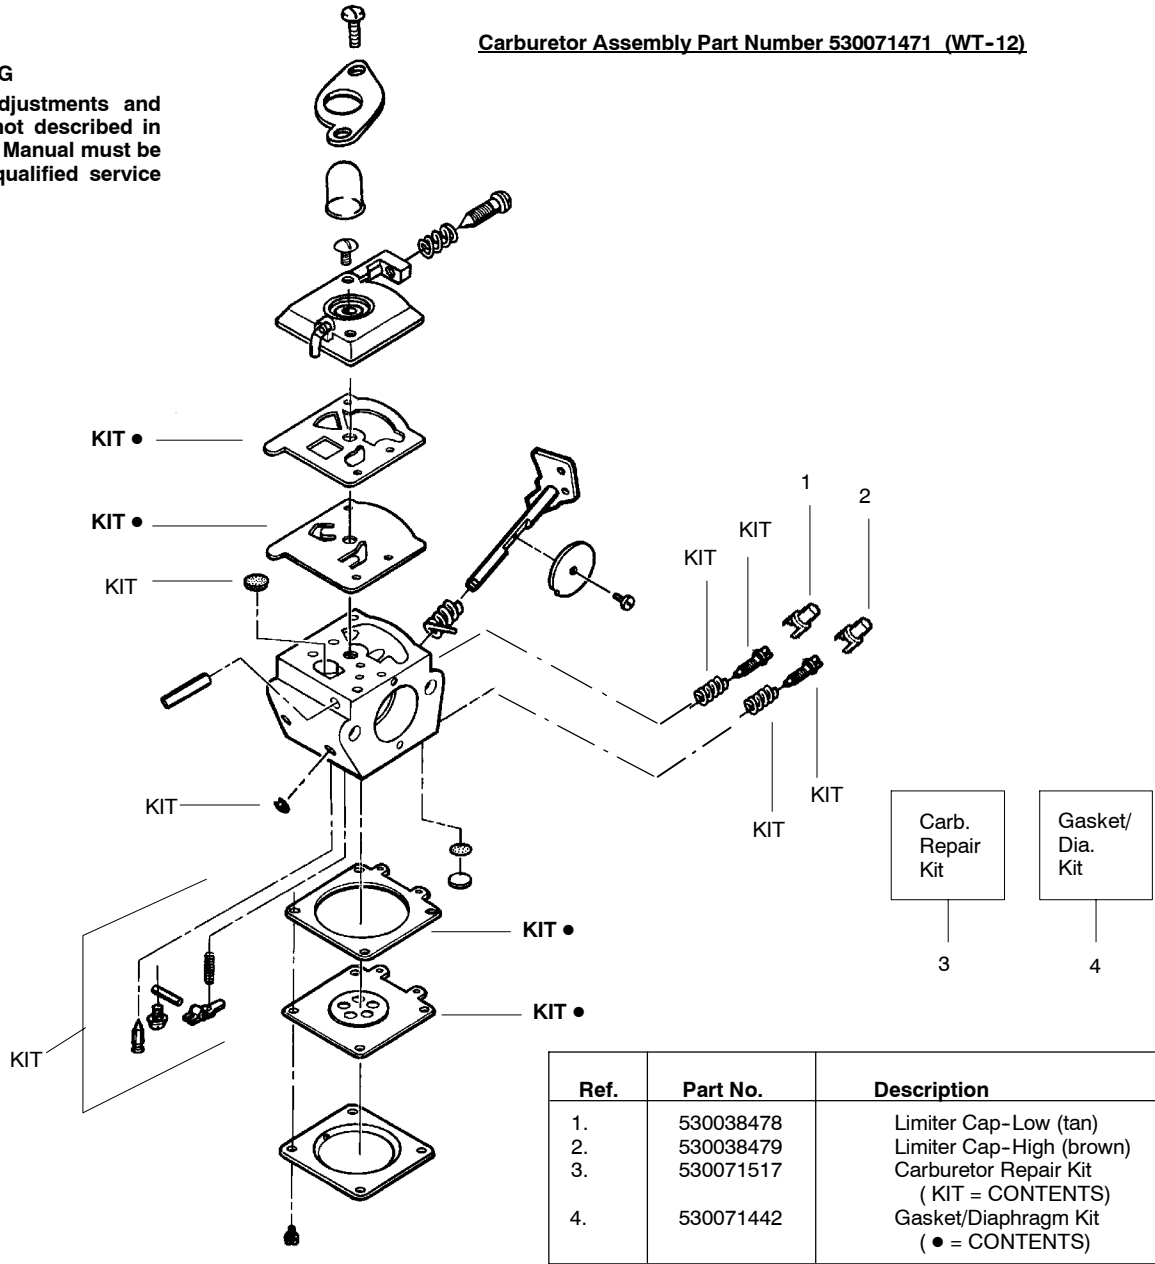

WARNING
All repairs, adjustments and maintenance not described in the Operator's Manual must be performed by qualified service personnel.

Carburetor Assembly Part Number 530071471 (WT-12)

Ref.	Part No.	Description
1.	530038478	Limiter Cap-Low (tan)
2.	530038479	Limiter Cap-High (brown)
3.	530071517	Carburetor Repair Kit (KIT = CONTENTS)
4.	530071442	Gasket/Diaphragm Kit (• = CONTENTS)