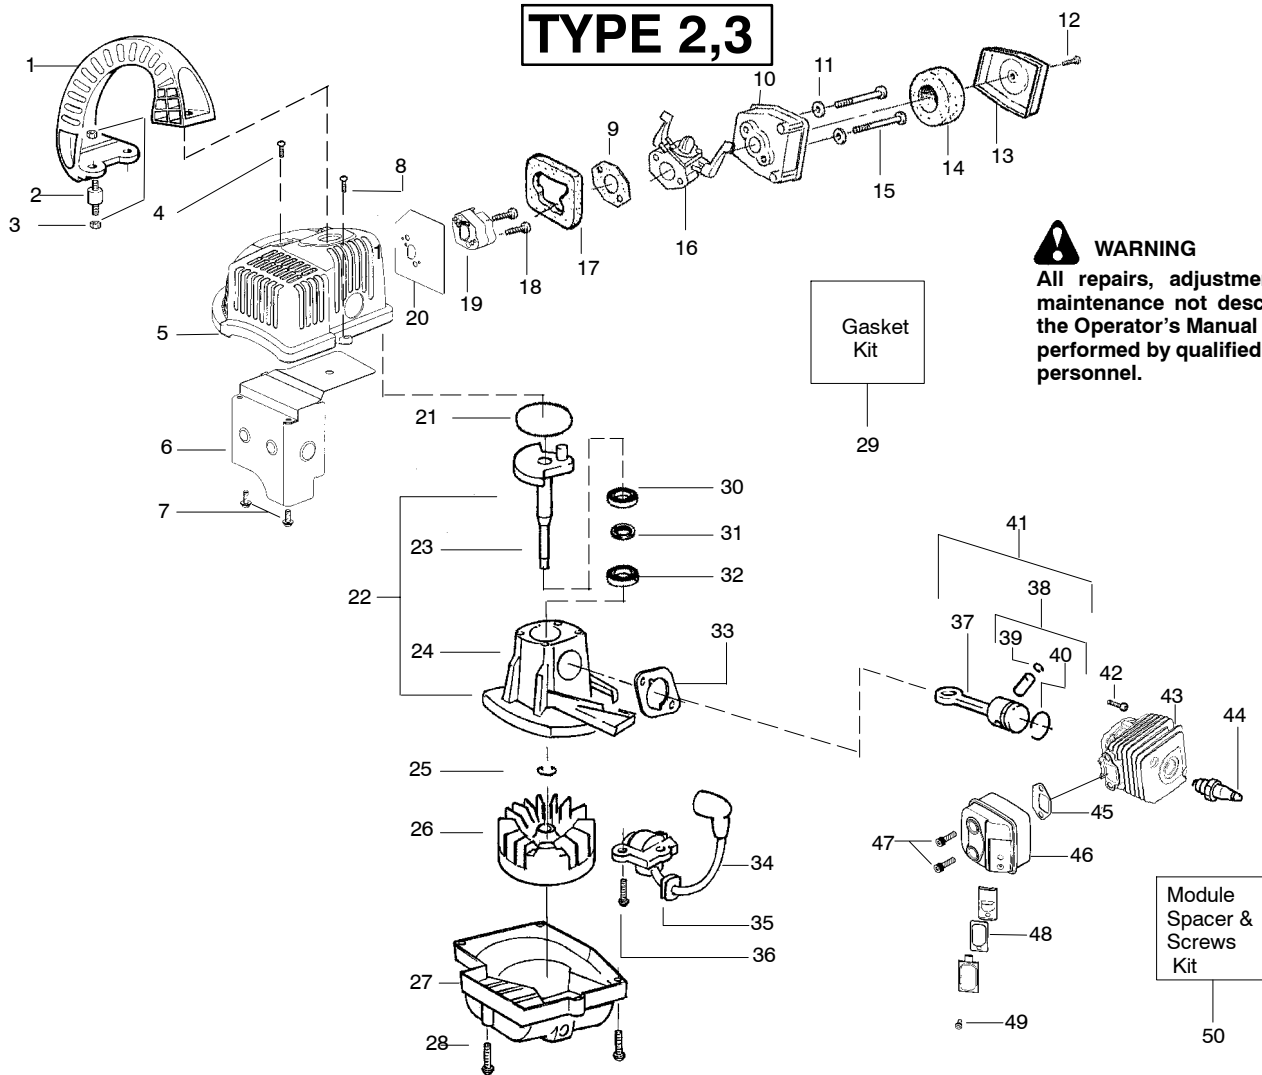

WARNING
All repairs, adjustments and maintenance not described in the Operator's Manual must be performed by qualified service personnel.

Ref.	Part No.	Description	Ref.	Part No.	Description
1.	530054429	Handle	25.	530015941	Retainer Ring (C'shaft)
2.	530054432	Isolator-Handle	26.	530069886	Assy.-Flywheel
3.	530016316	Nut	27.	530055335	Fan Housing
4.	530015810	Screw	28.	530015810	Screw
5.	530055336	Shroud	29.	530071472	Kit-Gasket (incl. 9,20,21,33)
6.	530055378	Shield-Heat	30.	530032125	Inner Bearing
7.	530015805	Screw	31.	530019264	Seal-Crankcase
8.	530016349	Screw	32.	530055728	Bearing-Outer
9.	530071472	Gasket-Carb. (Kit)	33.	530071472	Gasket-Cylinder (Kit)
10.	530052333	Air Box	34.	530039163	Ignition Module
11.	530015158	Washer	35.	530019182	Grommet-Ign. Module
12.	530015892	Screw	36.	530016357	Screw
13.	530052332	Cover-Air Box	37.	530069945	Kit-Connecting Rod Assy.
14.	530047932	Foam-Air Filter	38.	530071833	Kit-Piston (Incl. 39 & 40)
15.	530016394	Screw	39.	530015162	Wrist Pin Retainer
16.	530071629	Kit-Carburetor Ass'y. (C1U-W12A)	40.	530055120	Piston Ring
17.	530057725	Foam-Air Dam	41.	530071785	Kit-Piston/Rod Assy. (Incl. 37,38)
18.	530016309	Screw	42.	530015953	Screw
19.	530057634	Adaptor-Carb.	43.	530012500	Cylinder
20.	530071472	Gasket-Cyl/Carb. Adaptor (Kit)	44.	952030249	Spark Plug (RCJ-6Y)
21.	530071472	Gasket-C'case/Shroud (Kit)	45.	530071472	Gasket-Muffler kit
22.	530071680	Assy.-C'case & C'shaft (Incl. 23,24,25)	46.	530071778	Kit-Muffler (incl. #45,47-49)
23.	530052344	Assy.-Crankshaft	47.	530016338	Bolt-Muffler
24.	530012510	Assy.-Crankcase (Incl. 30-32)	48.	530071544	Kit-Spark Aresstor
			49.	530015241	Screw
			50.	530071731	Kit-Module spacer/screws

✓ = NEW PART NUMBER FOR THIS IPL   ★ = REFER TO THE SERVICE REFERENCE INDICATED FOR MORE INFORMATION. (LOCATED AT END OF IPL)