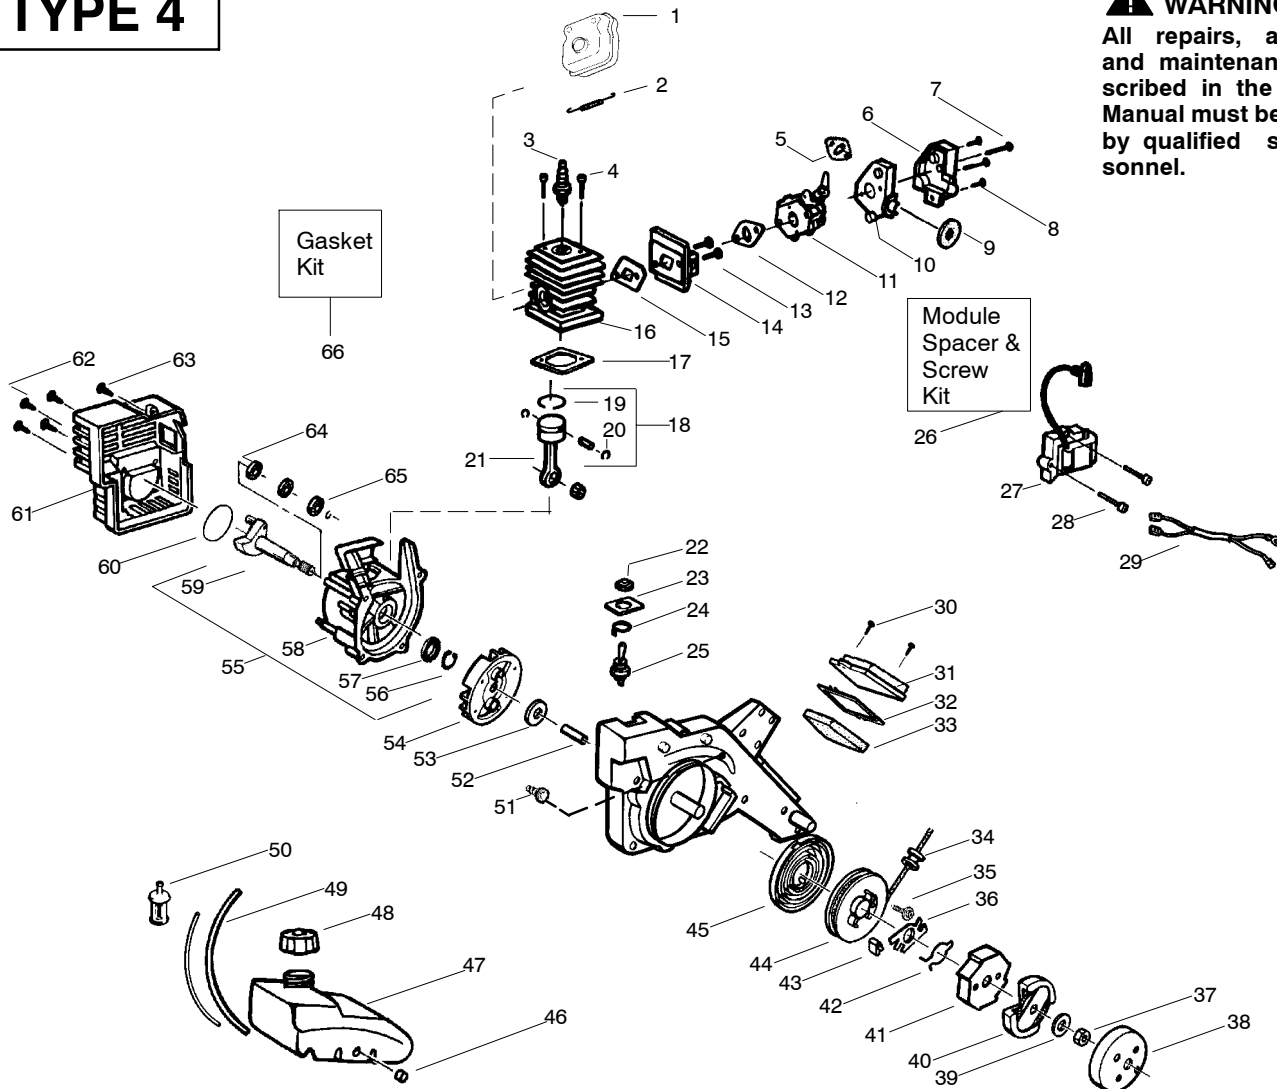

TYPE 4

⚠ WARNING
All repairs, adjustments and maintenance not described in the Operator's Manual must be performed by qualified service personnel.

Ref.	Part No.	Description	Ref.	Part No.	Description	Ref.	Part No.	Description
1.	530071396	Kit-Muffler (incl.#2)	24.	530037066	Terminal-Grounding	47.	530058782	Assy-Fuel Tank (incl. 48,49,50)
2.	530042088	Spring-Muffler	25.	530053920	Assy-Ground Switch (incl. 22-24)	48.	530014347	Assy-Fuel Cap
3.	952030249	Plug-Spark (RCJ-6Y)	26.	530071731	Kit-Mod. spacer/screw	49.	530069599	Kit-Fuel Line
4.	530015953	Screw	27.	530039163	Module-Ignition	50.	530095646	Assy-Fuel Pick-up
5.	530071611	Gasket-Carb/Bracket(kit)	28.	530016357	Screw	51.	530057308	Clip-Pine Tree
6.	530036622	Cover-Air Box	29.	530014655	Assy-Switch Wire	52.	530036927	Spacer-Flywheel
7.	530015887	Screw	30.	530015983	Screw	53.	530015828	Washer-Flat
8.	530015886	Screw	31.	530057612	Cover-Air Filter	54.	530057751	Assy-Flywheel
9.	530071611	Seal-Foam (kit)	32.	530071611	Gasket-Cover (kit)	55.	530071728	Assy-C/shaft & C/case (incl. 56,58,59)
10.	530036626	Base-Air Box	33.	530057034	Foam-Air Filter	56.	530015941	Retainer-C'shaft
11.	530071634	Kit-Carb. (Wt-630)	34.	530037224	Eyelet	57.	530019264	Screw
12.	530071611	Gasket-Carb.(kit)	35.	530015882	Screw	58.	530012509	Assy-C'case (incl.57,64,65)
13.	530016014	Screw	36.	530042073	Cam-Starter	59.	530014864	Assy-Crankshaft
14.	530057618	Adapter-Carb.	37.	530626605	Nut	60.	530071611	O-ring-c'case/shrd (kit)
15.	530071611	Gasket-Cyl./Carb. (kit)	38.	530036665	Drum-Clutch	61.	530057607	Shroud
16.	530012482	Cylinder	39.	530015127	Washer-Flywheel	62.	530016386	Screw
17.	530071611	Gasket-Cyl. (kit)	40.	530014832	Assy-Clutch	63.	530016349	Screw
18.	530071476	Kit-Piston(incl.19,20)	41.	530036922	Cup-Starter	64.	530032125	Bearing-Inner
19.	530012472	Ring-Piston	42.	530042072	Wire-Starter Dog	65.	530055728	Bearing-Outer
20.	530015162	Retainer-Pin	43.	530027162	Dog-Starter	66.	530071611	Kit Gasket (incl.5,9,12,15,17,32,60)
21.	530069945	Kit-Conn. Rod Assy.	44.	530069418	Kit-Starter Pulley(incl.35)			
22.	530016038	Boot-Switch w/nut	45.	530037229	Spring-Starter			
23.	530053921	Plate-Switch Indicator	46.	530053725	Isolator-Crankcase			

✓ = NEW PART NUMBER FOR THIS IPL   * = REFER TO THE SERVICE REFERENCE INDICATED FOR MORE INFORMATION. (LOCATED AT END OF IPL)
● = THESE PARTS ARE ILLUSTRATED FOR CLARITY. ORDER COMPLETE ASSEMBLY.