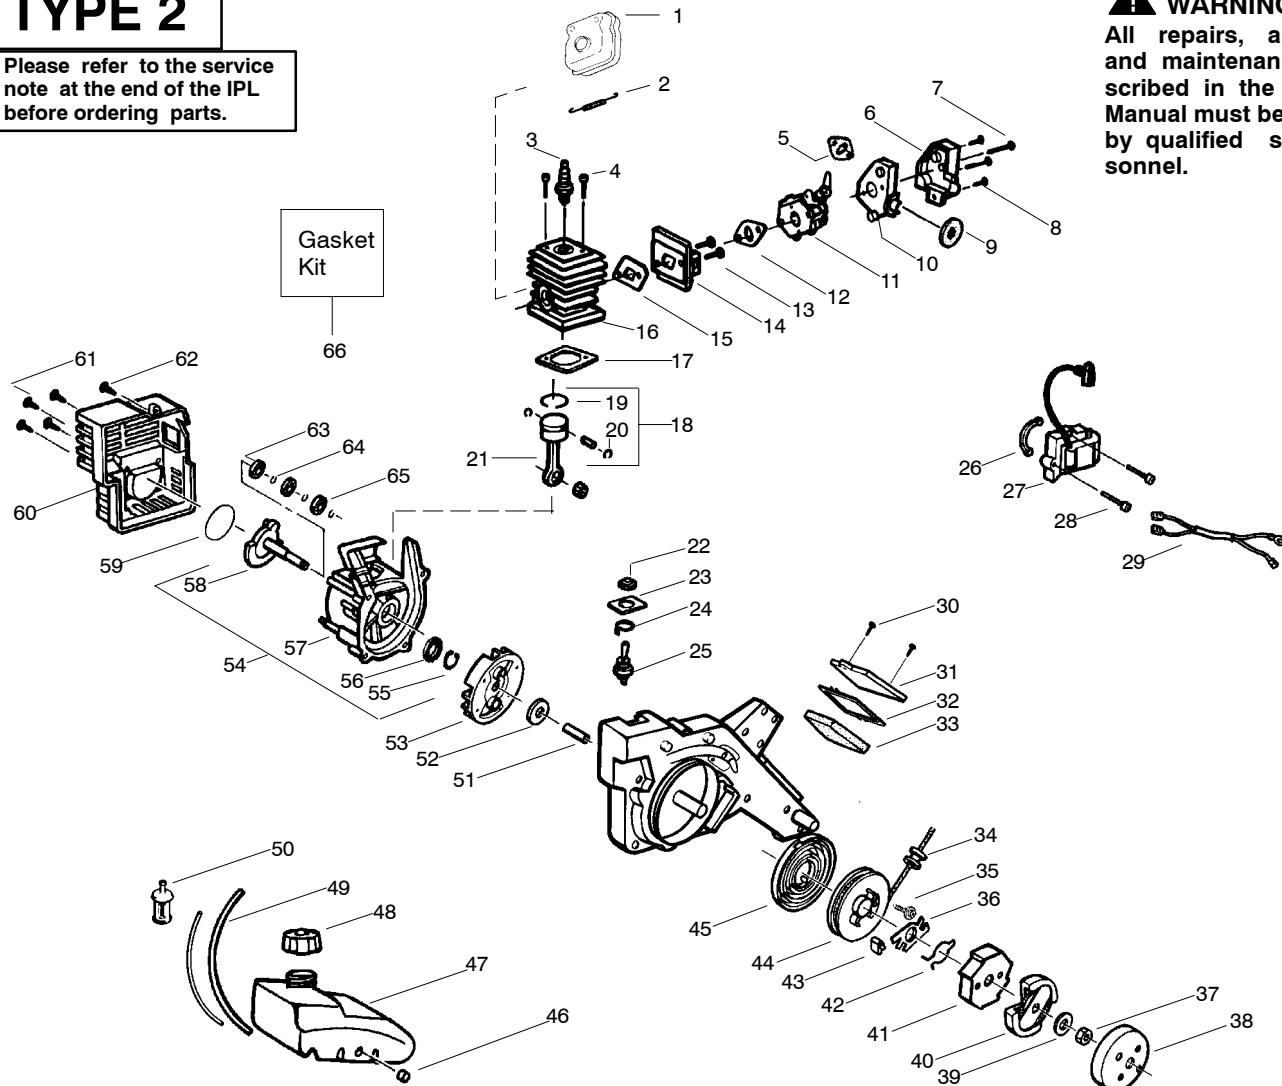

TYPE 2

Please refer to the service note at the end of the IPL before ordering parts.

⚠ WARNING
All repairs, adjustments and maintenance not described in the Operator's Manual must be performed by qualified service personnel.

Ref.	Part No.	Description	Ref.	Part No.	Description	Ref.	Part No.	Description
1.	530071396	Kit-Muffler (incl.#3)	24.	530037066	Terminal-Grounding	47.	530047878	Assy-Fuel Tank (incl. 48,49,50)
2.	530042088	Spring-Muffler	25.	530053920	Assy-Ground Switch (incl. 22-24)	48.	530014347	Assy-Fuel Cap
3.	952030249	Plug-Spark (RCJ-6Y)	26.	530036145	Spacer-Module	49.	530069599	Kit-Fuel Line
4.	530015953	Screw	27.	530039163	Module-Ignition	50.	530095646	Assy-Fuel Pick-up
5.	530071611	Gasket-Carb/Bracket(kit)	28.	530015954	Screw	51.	530036927	Spacer-Flywheel
6.	530036622	Cover-Air Box	29.	530014655	Assy-Switch Wire	52.	530015828	Washer-Flat
7.	530015887	Screw	30.	530015983	Screw	53.	530039149	Assy-Flywheel
8.	530015886	Screw	31.	530036631	Cover-Air Filter	54.	530014906	Assy-C/shaft & C/case (incl. 55-58, & 63-65)
9.	530071611	Seal-Foam (kit)	32.	530071611	Gasket-Cover (kit)	55.	530015941	Retainer-C'shaft
10.	530036626	Base-Air Box	33.	530036664	Foam-Air Filter	56.	530019179	Seal-Crankcase
11.	---	Kit-Carb.	34.	530037224	Eyelet	57.	530012414	Assy-C'case (incl.56,63-65)
	530069654	(WT-308)	35.	530016080	Screw	58.	530052344	Assy-Crankshaft
	530071634	(Wt-630)	36.	530042073	Cam-Starter	59.	530071363	O-ring-c'case/shrd (kit)
12.	530071611	Gasket-Carb.(kit)	37.	530626605	Nut	60.	530036555	Shroud
13.	530016014	Screw	38.	530036665	Drum-Clutch	61.	530015810	Screw
14.	530052236	Adapter-Carb.	39.	530015127	Washer-Flywheel	62.	530015934	Screw
15.	530071611	Gasket-Cyl./Carb. (kit)	40.	530014832	Assy-Clutch	63.	530032125	Bearing-Inner
16.	530071359	Kit-Cylinder	41.	530036922	Cup-Starter	64.	530015945	Retainer-C'case
17.	530071611	Gasket-Cyl. (kit)	42.	530042072	Wire-Starter Dog	65.	530032124	Bearing-Outer
18.	530071357	Kit-Piston(incl.19,20)	43.	530027162	Dog-Starter	66.	530071611	Kit Gasket (incl.5,9,12,15,17,32,59)
19.	530015162	Retainer-Pin	44.	530069418	Kit-Starter Pulley(incl.35)			
20.	530055120	Ring-Piston	45.	530037229	Spring-Starter			
21.	530069945	Kit-Conn. Rod Assy.	46.	530053725	Isolator-Crankcase			
22.	530016038	Boot-Switch w/nut						
23.	530053921	Plate-Switch Indicator						

✓ = NEW PART NUMBER FOR THIS IPL   * = REFER TO THE SERVICE REFERENCE INDICATED FOR MORE INFORMATION. (LOCATED AT END OF IPL)
● = THESE PARTS ARE ILLUSTRATED FOR CLARITY. ORDER COMPLETE ASSEMBLY.