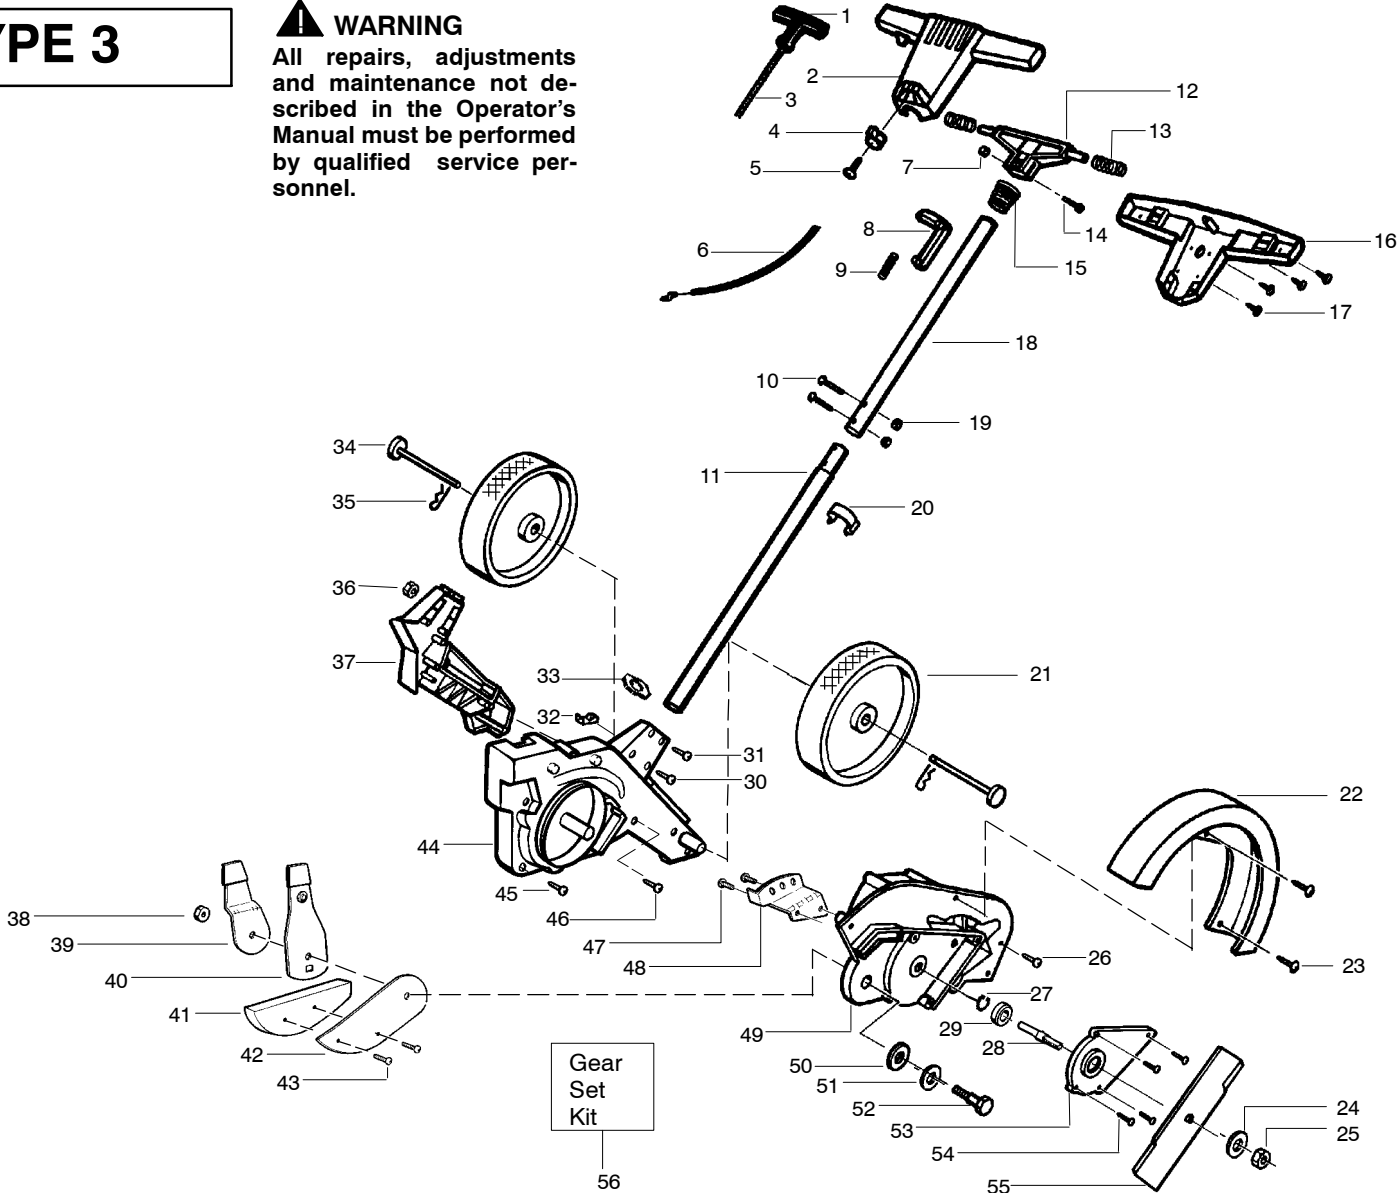

TYPE 3

⚠ WARNING
All repairs, adjustments and maintenance not described in the Operator's Manual must be performed by qualified service personnel.

Ref.	Part No.	Description	Ref.	Part No.	Description	Ref.	Part No.	Description
1.	530027569	Handle-Starter	22.	530095629	Shield-Front Blade	41.	530054071	Foot-Skid
2.	530036677	Handle-Upper	23.	530015843	Screw	42.	530053501	Arm-Swing
3.	530069421	Kit-Rope	24.	530016281	Washer-Belleville	43.	530015814	Screw
4.	530036985	Eyelet-Handle	25.	530016032	Nut	44.	530057597	Housing-Fan
5.	530015241	Screw	26.	530015770	Screw	45.	530016386	Screw
6.	530036674	Assy-Throttle Cable	27.	530037625	Retainer Ring-Flat	46.	530015940	Screw
7.	530015768	Locknut	28.	530095070	Shaft-Output	47.	530015814	Screw
8.	530036673	Trigger-Throttle	29.	530016042	Washer-Thrust	48.	530053544	Plate-Back
9.	530036982	Spring-Throttle	30.	530015886	Screw	49.	530053626	Assy-Gear Box
10.	530015999	Bolt-Shoulder Tube	31.	530015774	Screw	50.	530016040	Washer-Bolt Adjust
11.	530095103	Tube-Lower Handle	32.	530015922	Nut-Speed	51.	530016280	Washer-Wave
12.	530036983	Coupling-Handle	33.	530019199	Gasket-Tube	52.	530016275	Bolt-Shoulder
13.	530036981	Spring-Isolator	34.	530015997	Pin-Axle	53.	530037367	Assy-Bearing Holder
14.	530015774	Screw	35.	530016002	Bridge-Pin	54.	530015814	Screw
15.	530036984	Spring-Handle	36.	530015768	Locknut	55.	530095086	Blade
16.	530036676	Handle-Lower	37.	530057602	Cover-Axle	56.	530071258	Kit-Gear Set
17.	530016273	Screw	38.	530016063	Nut-Swing Arm	Not Shown		
18.	530095104	Tube-Upper Handle	39.	n/a	Lever-Limiter	530088959		Manual (type 1)
19.	530015768	Locknut	40.	530053792	Assy-Lever Adjustment	530163408		Manual (type 2 & 3)
20.	530015982	Clamp-Cable				530031111		Wrench-Hex 5/32
21.	530095663	Wheel-Rear						

✓ = NEW PART NUMBER FOR THIS IPL   * = REFER TO THE SERVICE REFERENCE INDICATED FOR MORE INFORMATION. (LOCATED AT END OF IPL)
● = THESE PARTS ARE ILLUSTRATED FOR CLARITY. ORDER COMPLETE ASSEMBLY.