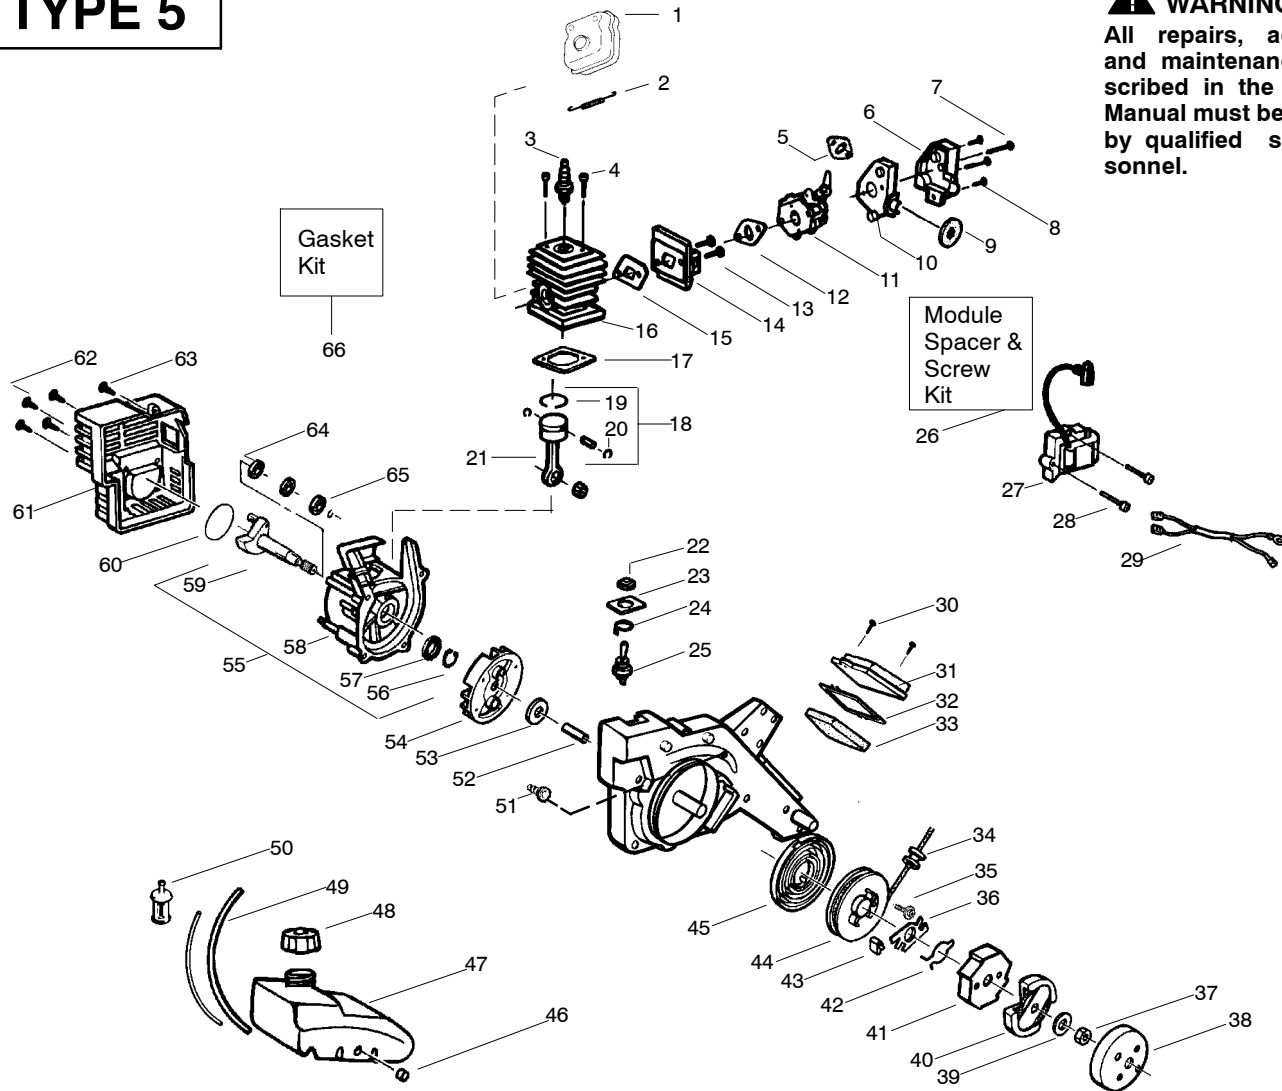

TYPE 5

⚠ WARNING
All repairs, adjustments and maintenance not described in the Operator's Manual must be performed by qualified service personnel.

Ref.	Part No.	Description	Ref.	Part No.	Description	Ref.	Part No.	Description
1.	530071396	Kit-Muffler (incl.#2)	24.	530037066	Terminal-Grounding	47.	530058782	Assy-Fuel Tank (incl. 48,49,50)
2.	530042088	Spring-Muffler	25.	530053920	Assy-Ground Switch (incl. 22-24)	48.	530014347	Assy-Fuel Cap
3.	952030249	Plug-Spark (RCJ-6Y)	26.	530071731	Kit-Mod. spacer/screw	49.	530069599	Kit-Fuel Line
4.	530015953	Screw	27.	530039163	Module-Ignition	50.	530095646	Assy-Fuel Pick-up
5.	530071611	Gasket-Carb/Bracket(kit)	28.	530016357	Screw	51.	530057308	Clip-Pine Tree
6.	530036622	Cover-Air Box	29.	530014655	Assy-Switch Wire	52.	530036927	Spacer-Flywheel
7.	530015887	Screw	30.	530015983	Screw	53.	530015828	Washer-Flat
8.	530015886	Screw	31.	530057612	Cover-Air Filter	54.	530057751	Assy-Flywheel
9.	530071611	Seal-Foam (kit)	32.	530071611	Gasket-Cover (kit)	55.	545053001	Assy-C/shaft & C/case (incl. 56,58,59)
10.	530036626	Base-Air Box	33.	530057034	Foam-Air Filter	56.	530015941	Retainer-C'shaft
11.	530071634	Kit-Carb. (Wt-630)	34.	530037224	Eyelet	57.	530019264	Seal
12.	530071611	Gasket-Carb.(kit)	35.	530015882	Screw	58.	545050501	Assy-C'case (incl.57,64,65)
13.	530016014	Screw	36.	530042073	Cam-Starter	59.	530014864	Assy-Crankshaft
14.	530057618	Adapter-Carb.	37.	530626605	Nut	60.	530071611	O-ring-c'case/shrd (kit)
15.	530071611	Gasket-Cyl./Carb. (kit)	38.	530036665	Drum-Clutch	61.	530057607	Shroud
16.	530012482	Cylinder	39.	530015127	Washer-Flywheel	62.	530016386	Screw
17.	530071611	Gasket-Cyl. (kit)	40.	530014832	Assy-Clutch	63.	530016349	Screw
18.	530071476	Kit-Piston(incl.19,20)	41.	530036922	Cup-Starter	64.	530032125	Bearing-Inner
19.	530012472	Ring-Piston	42.	530042072	Wire-Starter Dog	65.	530055728	Bearing-Outer
20.	530015162	Retainer-Pin	43.	530027162	Dog-Starter	66.	530071611	Kit Gasket (incl.5,9,12,15,17,32,60)
21.	530069945	Kit-Conn. Rod Assy.	44.	530069418	Kit-Starter Pulley(incl.35)			
22.	530016038	Boot-Switch w/nut	45.	530037229	Spring-Starter			
23.	530053921	Plate-Switch Indicator	46.	530053725	Isolator-Crankcase			

✓ = NEW PART NUMBER FOR THIS IPL   * = REFER TO THE SERVICE REFERENCE INDICATED FOR MORE INFORMATION. (LOCATED AT END OF IPL)
● = THESE PARTS ARE ILLUSTRATED FOR CLARITY. ORDER COMPLETE ASSEMBLY.