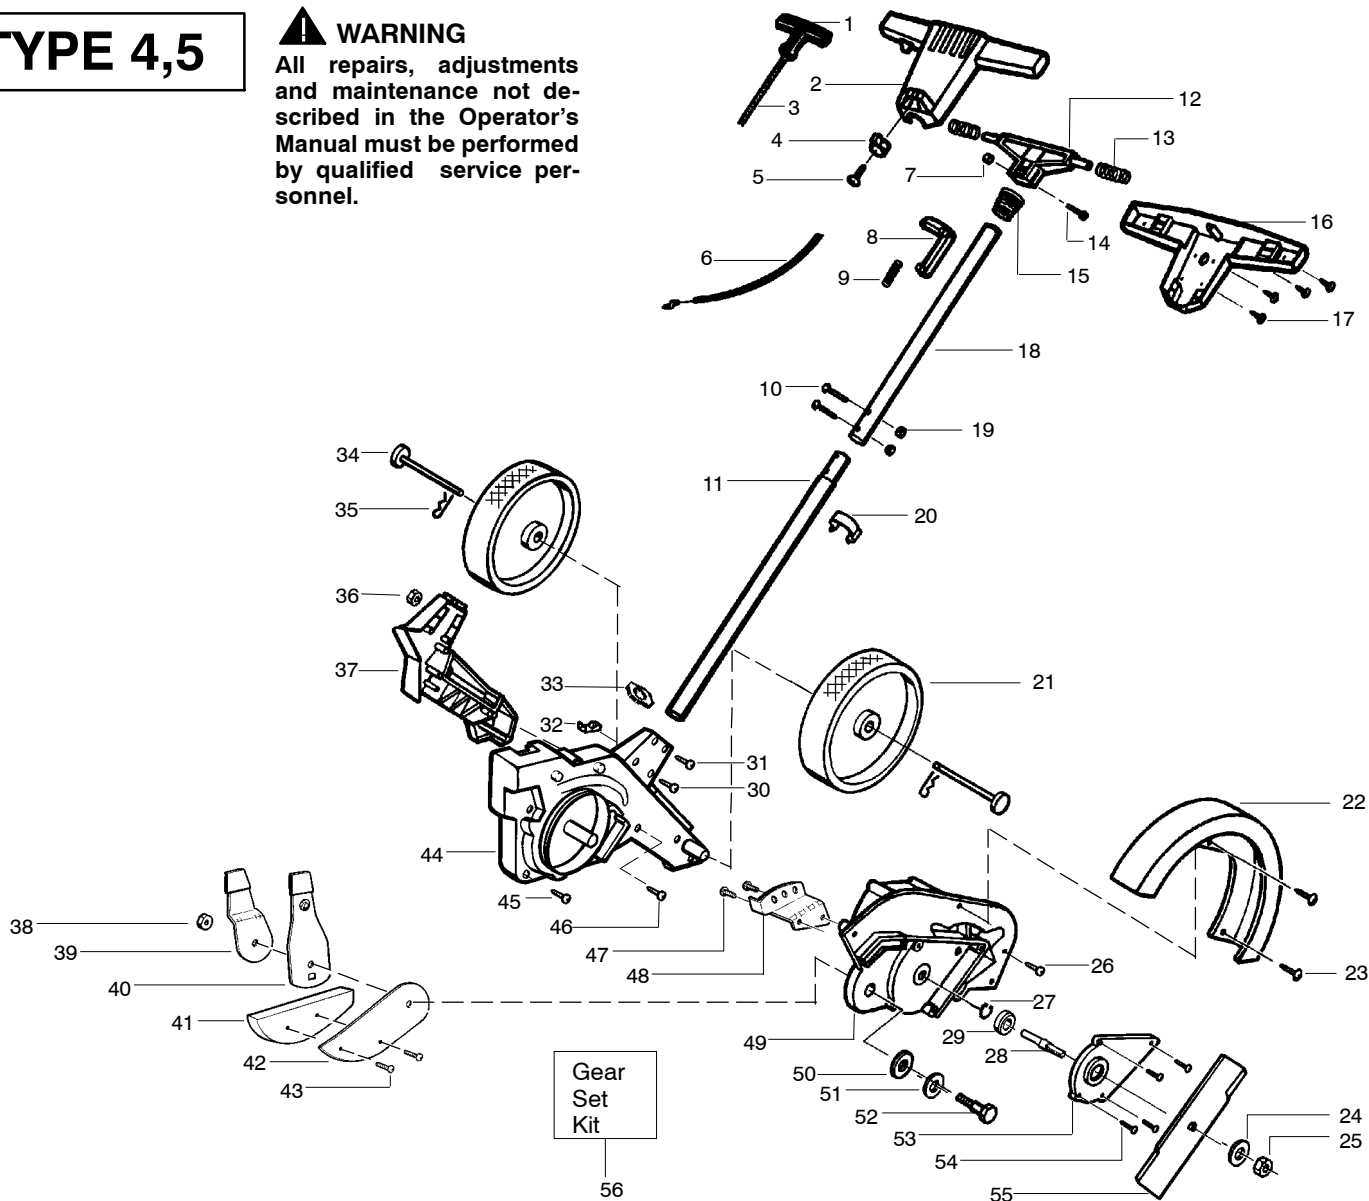

TYPE 4,5

⚠ WARNING
All repairs, adjustments and maintenance not described in the Operator's Manual must be performed by qualified service personnel.

Ref.	Part No.	Description	Ref.	Part No.	Description	Ref.	Part No.	Description
1.	530027569	Handle-Starter	22.	530095629	Shield-Front Blade	41.	530054071	Foot-Skid
2.	530036677	Handle-Upper	23.	530015843	Screw	42.	530053501	Arm-Swing
3.	530069421	Kit-Rope	24.	530016281	Washer-Belleville	43.	530015814	Screw
4.	530036985	Eyelet-Handle	25.	530016032	Nut	44.	530071989	Kit-Axle Cover/Fan Hsg
5.	530015241	Screw	26.	530016406	Screw	45.	530016386	Screw
6.	530036674	Assy-Throttle Cable	27.	530037625	Retainer Ring-Flat	46.	530015940	Screw
7.	530015768	Locknut	28.	530095070	Shaft-Output	47.	530015814	Screw
8.	530036673	Trigger-Throttle	29.	530016042	Washer-Thrust	48.	530053544	Plate-Back
9.	530036982	Spring-Throttle	30.	530015886	Screw	49.	530053626	Assy-Gear Box
10.	530015999	Bolt-Shoulder Tube	31.	530015774	Screw	50.	530016040	Washer-Bolt Adjust
11.	530095103	Tube-Lower Handle	32.	530015922	Nut-Speed	51.	530016280	Washer-Wave
12.	530036983	Coupling-Handle	33.	530019199	Gasket-Tube	52.	530016275	Bolt-Shoulder
13.	530036981	Spring-Isolator	34.	530015997	Pin-Axle	53.	530037367	Assy-Bearing Holder
14.	530015774	Screw	35.	530016002	Bridge-Pin	54.	530015814	Screw
15.	530036984	Spring-Handle	36.	530015768	Locknut	55.	530095086	Blade
16.	530036676	Handle-Lower	37.	530071989	Kit-Axle Cover/Fan Hsg	56.	530071258	Kit-Gear Set
17.	530016273	Screw	38.	530016063	Nut-Swing Arm			Not Shown
18.	530095104	Tube-Upper Handle	39.	n/a	Lever-Limiter	530088959		Manual (type 1)
19.	530015768	Locknut	40.	530053792	Assy-Lever Adjustment	545186731		Manual (type 2,3,4)
20.	530015982	Clamp-Cable				530031111		Wrench-Hex 5/32
21.	530095663	Wheel-Rear						

✓ = NEW PART NUMBER FOR THIS IPL   * = REFER TO THE SERVICE REFERENCE INDICATED FOR MORE INFORMATION. (LOCATED AT END OF IPL)
● = THESE PARTS ARE ILLUSTRATED FOR CLARITY. ORDER COMPLETE ASSEMBLY.