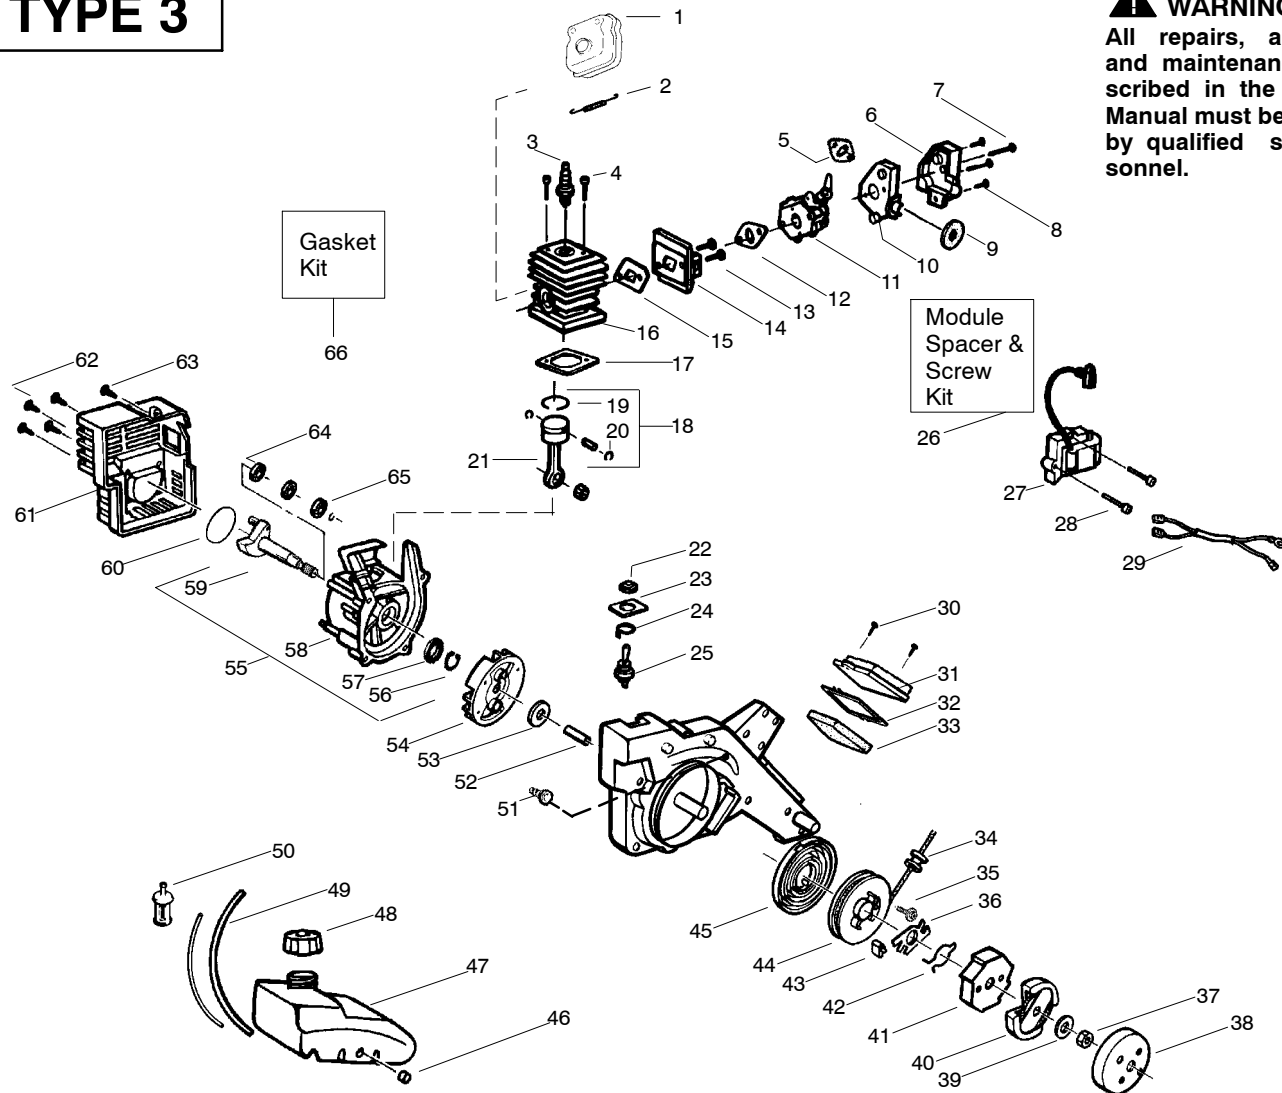

TYPE 3

⚠ WARNING
All repairs, adjustments and maintenance not described in the Operator's Manual must be performed by qualified service personnel.

Ref.	Part No.	Description	Ref.	Part No.	Description	Ref.	Part No.	Description
1.	530071396	Kit-Muffler (incl.#2)	24.	530037066	Terminal-Grounding	47.	530058782	Assy-Fuel Tank (incl. 48,49,50)
2.	530042088	Spring-Muffler	25.	530053920	Assy-Gound Switch (incl. 22-24)	48.	530014347	Assy-Fuel Cap
3.	952030249	Plug-Spark (RCJ-6Y)	26.	530071731	Kit-Mod. spacer/screw	49.	530069599	Kit-Fuel Line
4.	530015953	Screw	27.	530039163	Module-Ignition	50.	530095646	Assy-Fuel Pick-up
5.	530071611	Gasket-Carb/Bracket(kit)	28.	530016357	Screw	51.	530057308	Clip-Pine Tree
6.	530036622	Cover-Air Box	29.	530014655	Assy-Switch Wire	52.	530036927	Spacer-Flywheel
7.	530015887	Screw	30.	530015983	Screw	53.	530015828	Washer-Flat
8.	530015886	Screw	31.	530057612	Cover-Air Filter	54.	530054115	Assy-Flywheel
9.	530071611	Seal-Foam (kit)	32.	530071611	Gasket-Cover (kit)	55.	530071728	Assy-C/shaft & C/case (incl. 56,58,59)
10.	530036626	Base-Air Box	33.	530057034	Foam-Air Filter	56.	530015941	Retainer-C'shaft
11.	530071634	Kit-Carb. (Wt-630)	34.	530037224	Eyelet	57.	530071615	Kit-Crankcase Seal
12.	530071611	Gasket-Carb.(kit)	35.	530015882	Screw	58.	530071627	Assy-C'case (incl.56,64,65)
13.	530016014	Screw	36.	530042073	Cam-Starter	59.	530014864	Assy-Crankshaft
14.	530057618	Adapter-Carb.	37.	530626605	Nut	60.	530071363	O-ring-c'case/shrd (kit)
15.	530071611	Gasket-Cyl./Carb. (kit)	38.	530036665	Drum-Clutch	61.	530057607	Shroud
16.	530012482	Cylinder	39.	530015127	Washer-Flywheel	62.	530016386	Screw
17.	530071611	Gasket-Cyl. (kit)	40.	530014832	Assy-Clutch	63.	530016349	Screw
18.	530071476	Kit-Piston(incl.19,20)	41.	530036922	Cup-Starter	64.	530032125	Bearing-Inner
19.	530012472	Ring-Piston	42.	530042072	Wire-Starter Dog	65.	530055728	Bearing-Outer
20.	530015162	Cylinder	43.	530027162	Dog-Starter	66.	530071611	Kit Gasket (incl.5,9,12,15,17,32,60)
21.	530069945	Kit-Conn. Rod Assy.	44.	530069418	Kit-Starter Pulley(incl.35)			
22.	530016038	Boot-Switch w/nut	45.	530037229	Spring-Starter			
23.	530053921	Plate-Switch Indicator	46.	530053725	Isolator-Crankcase			

✓ = NEW PART NUMBER FOR THIS IPL   ★ = REFER TO THE SERVICE REFERENCE INDICATED FOR MORE INFORMATION. (LOCATED AT END OF IPL)
● = THESE PARTS ARE ILLUSTRATED FOR CLARITY. ORDER COMPLETE ASSEMBLY.