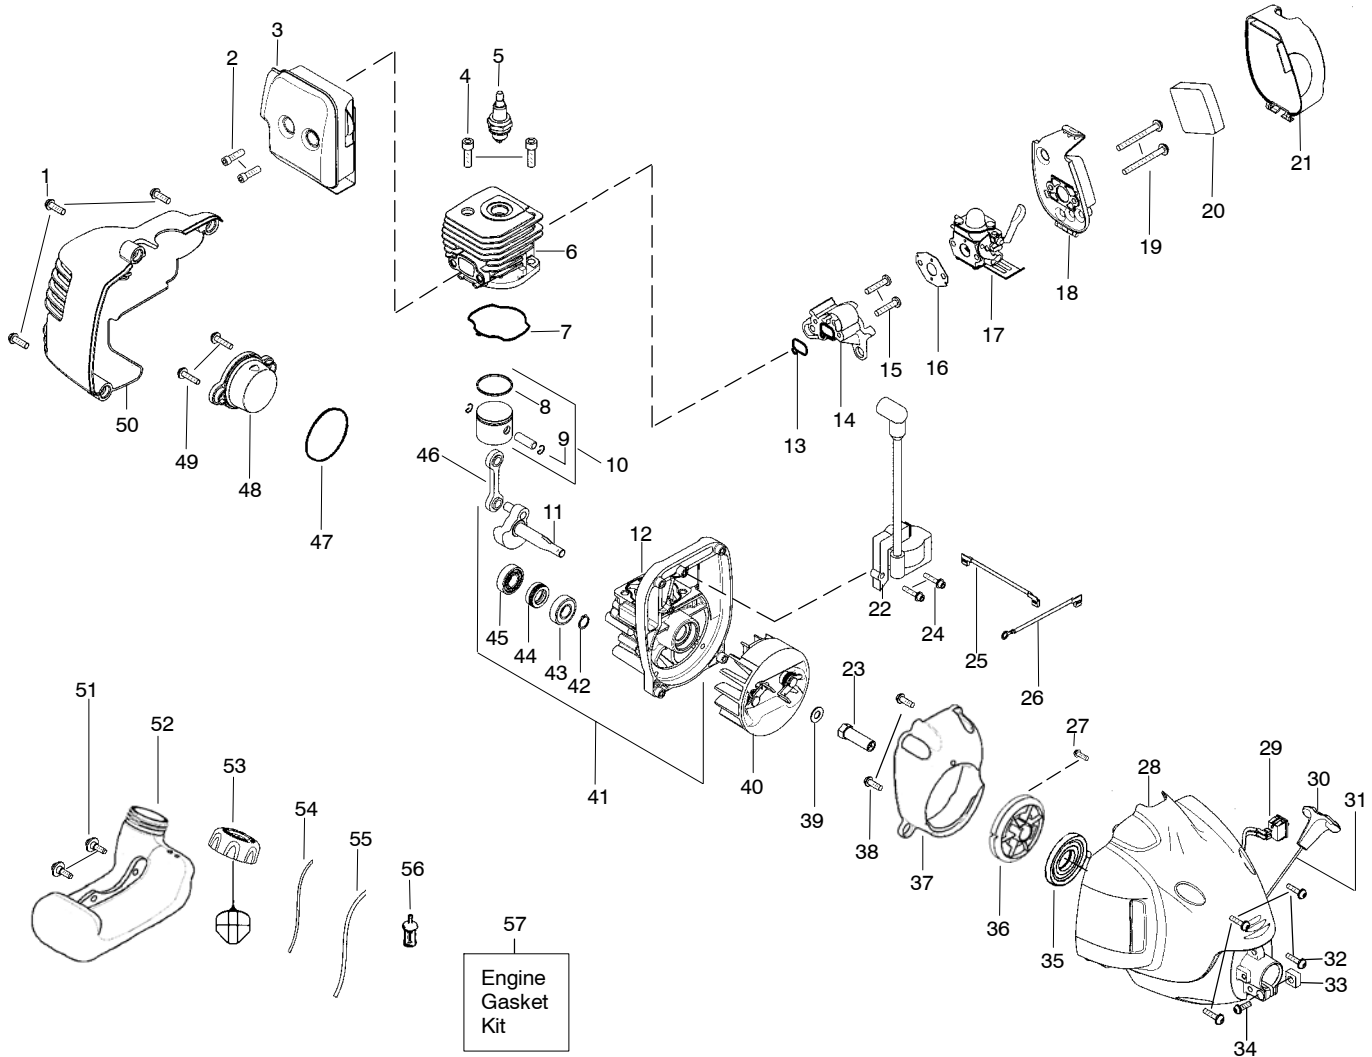

Ref.	Part No.	Description	Ref.	Part No.	Description	Ref.	Part No.	Description
1.	530015880	Screw	21.	530058740	Cover-Air Box	45.	530032125	Inner Bearing
2.	530058982	Bolt-Muffler	22.	530039234	Ignition Module	46.	530069945	Kit-Conn. Rod Assy
3.	530057538	Assy-Muffler/Shield (Incl. 2)	23.	530027953	Coupling-Drive	47.	530071750	O-Ring-C'case (kit)
4.	530015953	Screw-Cylinder	24.	530016357	Screw	48.	530058738	Assy-Plug (incl.47)
5.	952030249	Spark Plug (RCJ 6Y)	25.	530014663	Assy-Leadwire	49.	530016386	Screw
6.	530012541	Cylinder	26.	530014662	Assy-Ground Wire	50.	530058737	Shroud-Rear
7.	530071750	Seal-Cylinder (kit)	27.	530016391	Screw	51.	530016431	Retainer-Tank
8.	530055120	Piston Ring	28.	530071732	Assy.-Fan Hsg	52.	545103702	Assy-Fuel Tank (incl. filter, lines & fuel cap)
9.	530015162	Retainer-Piston Pin	29.	530071356	Kit-Switch	53.	530058743	Assy-Fuel Cap
10.	530071357	Kit - Piston (Incl. 8, 9)	30.	530058742	Handle-Starter	54.	530069247	Kit-Fuel Line (Small)
11.	530012555	Assy-Crankshaft	31.	530071798	Kit - Rope	55.	530069216	Kit-Fuel Line (Large)
12.	530012542	Assy-Crankcase (Incl. 43-45)	32.	530015810	Screw	56.	530095646	Assy-Fuel Pickup
13.	530071750	Seal-Cyl/Carb.(kit)	33.	530016382	Nut 12-24	57.	530071750	Kit-Engine Gasket (Incl. 7,13,16,47)
14.	530057547	Adapter-Carb.	34.	530016381	Screw 12-24			
15.	530016309	Screw	35.	530042086	Spring-Starter			
16.	530071750	Gasket-Carb. (kit)	36.	530071797	Kit-Starter Pulley			
17.	----	Kit-Carb.	37.	530057548	Baffle			
	530071752	Zama (C1U-W18)	38.	530015880	Screw			
	545081808	Walbro (WT-669)	39.	530015828	Washer-Flat			
(Note: Repair kits are not available for this carburetor)			40.	530054115	Assy-Flywheel			
			41.	530071751	Assy-C'case & C'shaft (Incl. 11,12,42)			
18.	530057544	Air Box	42.	530015941	Retain. Ring-C'shaft	530057827		Choke Lever - Zama
19.	530016429	Screw	43.	530055728	Outer Bearing	530058662		Choke Lever - Walbro
20.	530036575	Foam-Air Filter	44.	530019264	Seal-C'case	530058709		Bulb-Purge

↗ = NEW PART NUMBER FOR THIS IPL   * = REFER TO THE SERVICE REFERENCE INDICATED FOR MORE INFORMATION. (LOCATED AT END OF IPL)