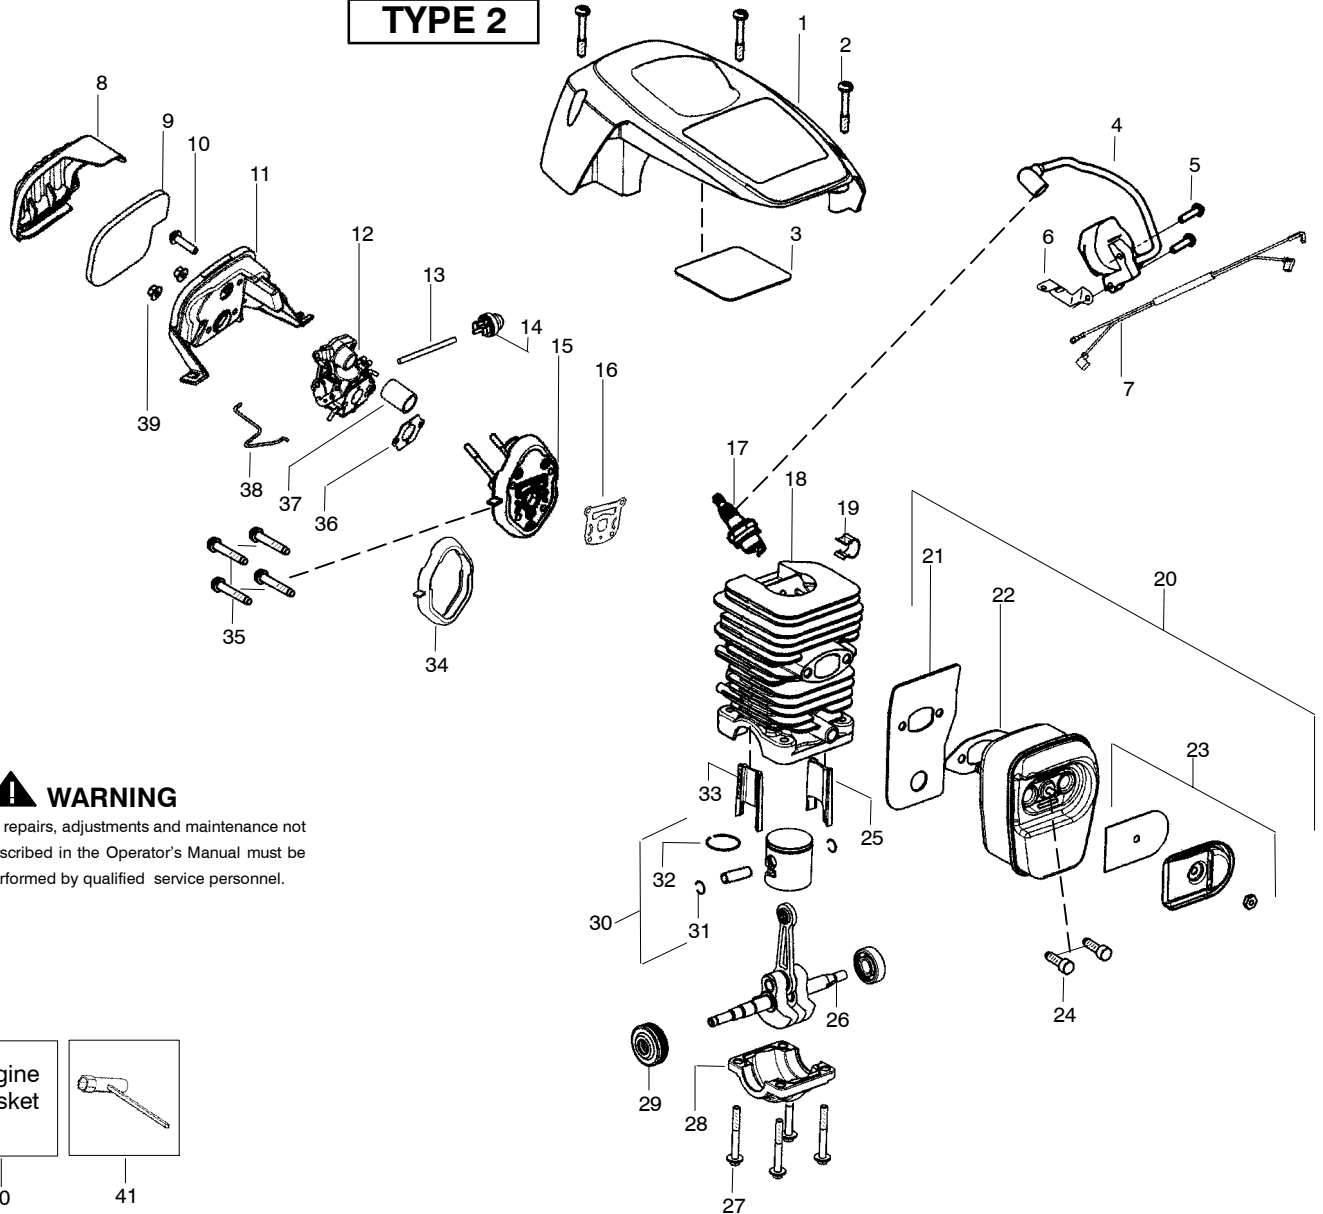

TYPE 2

⚠ WARNING
All repairs, adjustments and maintenance not described in the Operator's Manual must be performed by qualified service personnel.

Ref.	Part No.	Description	Ref.	Part No.	Description	Ref.	Part No.	Description
1.	530058837	Shield-Cylinder (incl. #2 & 3)	16.	530071894	Gasket-cyl. o-ring (kit)	34.	530071894	Seal-Adaptor (kit)
2.	530016153	Screw	17.	952030150	Accy-Spark Plug (RCJ-7Y)	35.	530016426	Screw
3.	530059006	Reflector-Tape	18.	530071884	Kit-Cylinder (Incl. 25,33)	36.	530071894	Gasket-Carb. (kit)
4.	530039198	Module - Ignition	19.	530016136	Clip-High Tension Lead	37.	530057926	Tube-Intake
5.	530016432	Screw	20.	545006007	Kit-Muffler (Incl. 21,22,23,24)	38.	530057909	Wire-Throttle
6.	530047442	Strap-Ground	21.	530057942	Backplate-Muffler	39.	530016101	Nut-Carb.
7.	530057943	Assy-Wire Harness	22.	530071894	Gasket-Muffler (kit)	40.	530071894	Kit-Gasket (Incl. 16,22,34,36)
8.	530058687	Cover-Air Filter	23.	545006056	Kit-Spark Arrestor	41.	530031163	Wrench-Bar
9.	530057925	Filter-Air	24.	530016338	Bolt-Muffler			Not Shown
10.	530016425	Screw	25.	545015301	Insert-Left (black) Cyl.	↗	545186804	Manual-Operator
11.	530057892	Housing-Air Filter	26.	530012537	Assy-Crankshaft/Rod Bolt		530059107	Decal-Warning
12.	---	Carburetor	27.	530016417	Bolt			
	545070601	Zama W-26B (Incl. 14)	28.	530057941	Cap-Crankcase			
13.	530069247	Kit-Fuel Line (Small)	29.	530056363	Assy-Bearing/Seal			
14.	530047721	Bulb-Purge "snap-in"	30.	530071883	Kit-Piston (Incl. 31,32)			
15.	530071889	Kit-Carb. Adaptor (Incl. # 16,34,37)	31.	530015697	Retainer-Piston Pin			
			32.	530038729	Ring-Piston			
			33.	545015401	Insert-Right (gray) Cyl.			

↗ = NEW PART NUMBER FOR THIS IPL   * = REFER TO THE SERVICE REFERENCE INDICATED FOR MORE INFORMATION. (LOCATED AT END OF IPL)