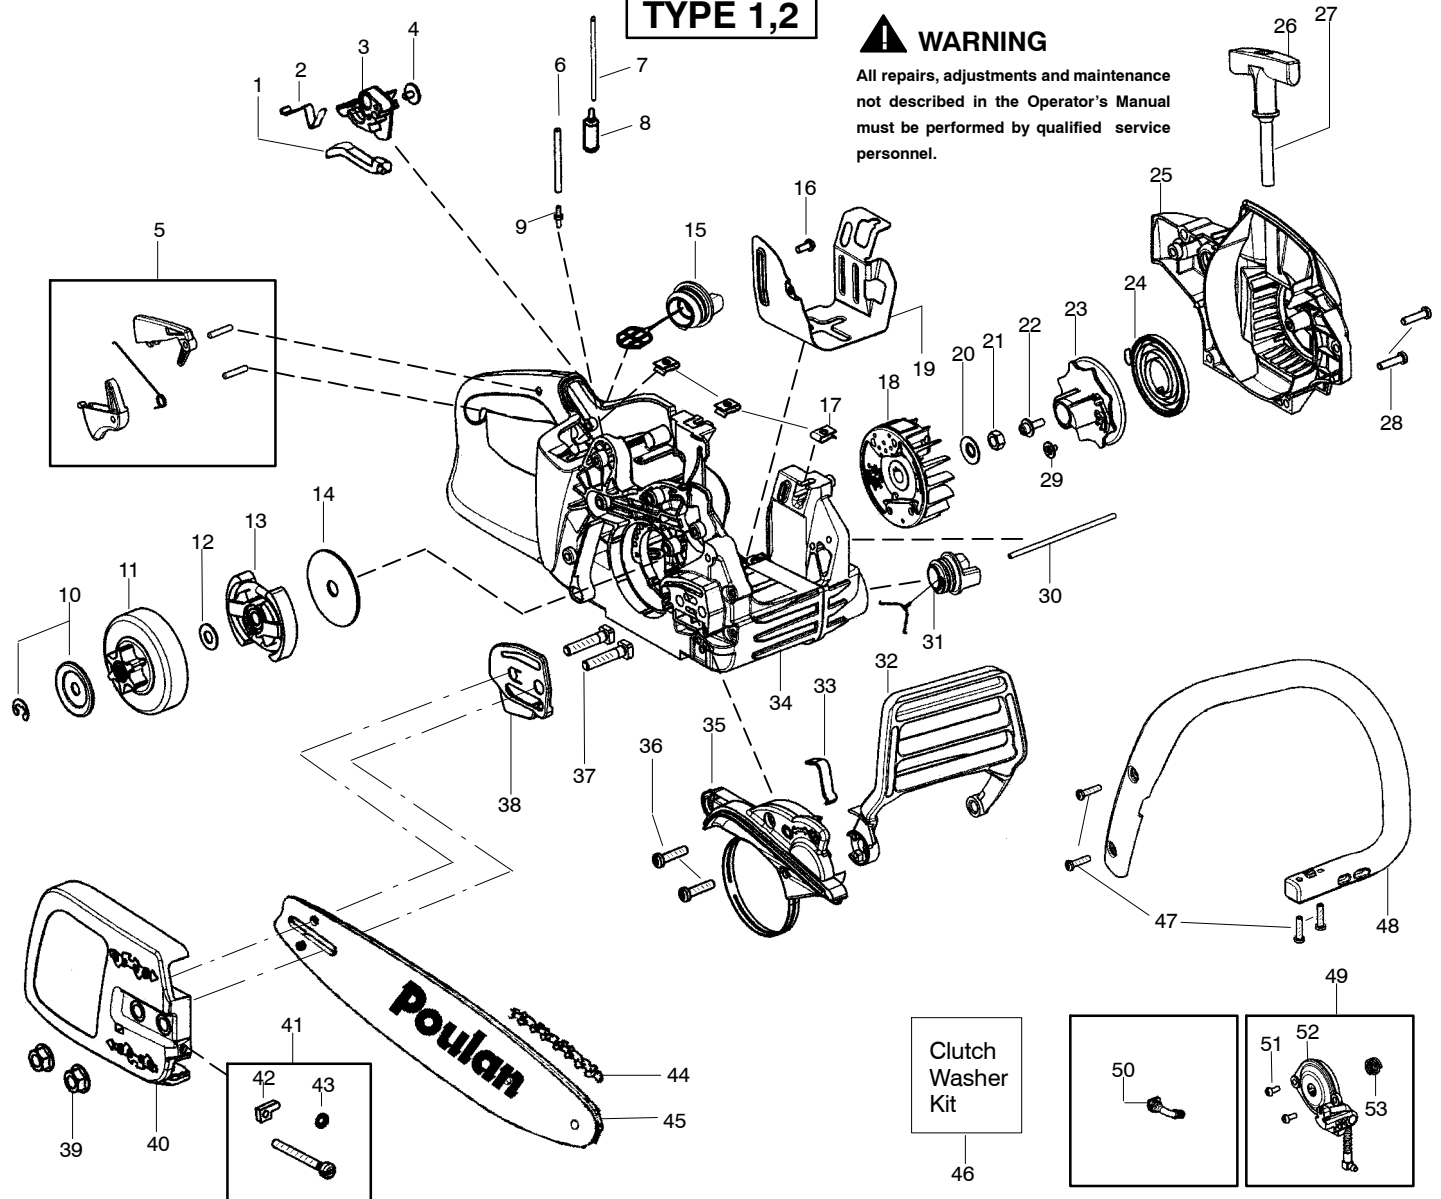

TYPE 1,2

WARNING

All repairs, adjustments and maintenance not described in the Operator's Manual must be performed by qualified service personnel.

Ref.	Part No.	Description	Ref.	Part No.	Description	Ref.	Part No.	Description
1.	530057893	Knob-Choke	22.	530015920	Screw	40.	530058933	Assy-Clutch Cover (Incl. # 41)
2.	530057908	Spring-Ign. Switch	23.	530057890	Pulley-Starter	41.	530069611	Kit-Bar Adjust (Incl. 42,43)
3.	530057891	Lever-Ign. Switch	24.	530042095	Spring-Starter	42.	530015826	Pin-Bar Adjust (Incl. 42,43)
4.	530016080	Screw	25.	530058810	Housing-Fan	43.	530038593	Retainer-Bar Adjust
5.	530071888	Kit-Trigger/Lockout	26.	530056402	Handle-Starter	44.	952051211	Accy-16" Chain
6.	530069216	Kit-Fuel Line (Large)	27.	530069232	Kit-Rope	45.	952044370	Accy-16" Bar
7.	530069247	Kit-Fuel Line (Small)	28.	530016432	Screw	46.	530071945	Kit-Clutch Washer (Incl. 10,12)
8.	530095649	Assy-Fuel Pick Up	29.	530016080	Screw	47.	530016432	Screw
9.	530023877	Fitting-Fuel line	30.	530058786	Assy-Oil Vent	48.	530057888	Handle-Front
10.	530071945	Kit-Clutch Washer	31.	530057236	Assy-Oil Cap w/ret.	49.	530071891	Kit-Oil Pump (Incl. 51,52,53)
11.	530057905	Assy-Clutch Drum 3/8"	32.	530057897	Handguard	50.	530057924	Assy-Oil Pick Up
12.	530071945	Kit-Clutch Washer	33.	530016416	Spring-Handguard	51.	530016064	Screw
13.	530057907	Assy-Clutch	34.	---	Assy-Chassis (Incl. 5,6,7,8,9,15,16,17,19,31,33,37)	52.	530057931	Assy-Oil Pump
14.	530016419	Washer-Large Clutch				53.	530037820	Gear-Worm
15.	530047192	Assy-Fuel Cap w/ret						
16.	530016064	Screw		530058863	Green			
17.	530015922	Nut-"U" type speed		530058870	Black			
18.	530057937	Assy-Flywheel	35.	530071893	Kit-Chainbrake			
19.	530057911	Shield-Heat	36.	530016432	Screw			
20.	530015127	Washer-Flywheel	37.	530016133	Bolt-Bar			
21.	530016134	Nut-Flywheel	38.	530057910	Plate-Bar			
			39.	530015917	Nut-Bar			

✓ = NEW PART NUMBER FOR THIS IPL   ★ = REFER TO THE SERVICE REFERENCE INDICATED FOR MORE INFORMATION. (LOCATED AT END OF IPL)