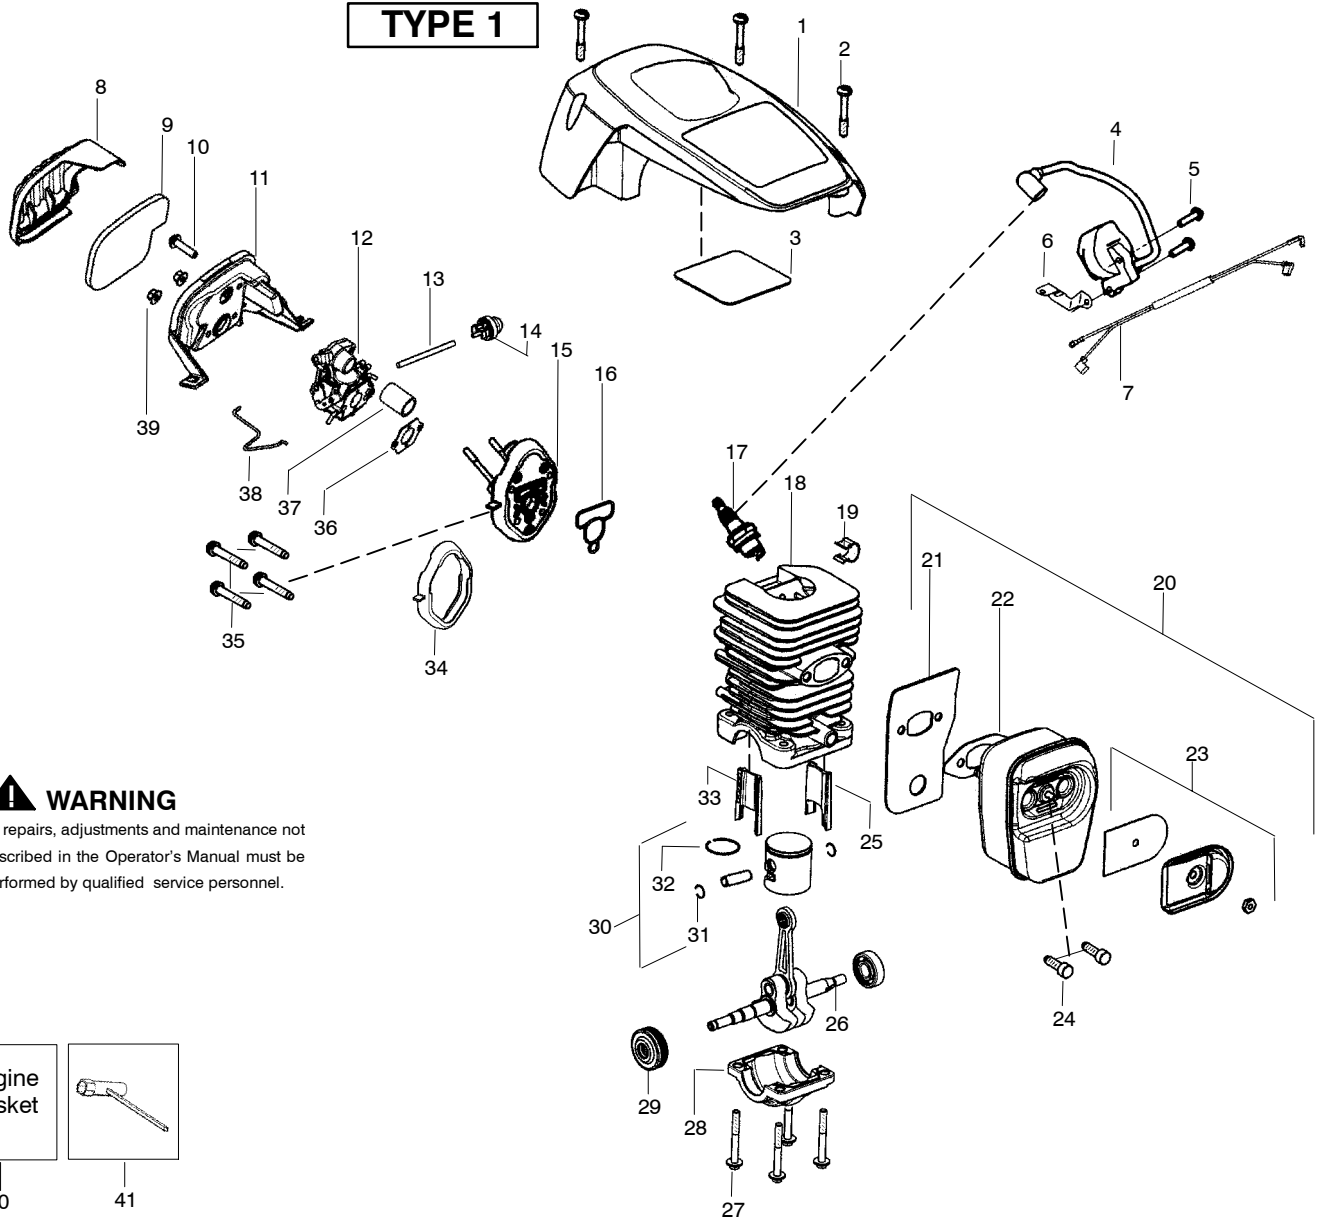

PARTS LIST NO. 530165403		Poulan® PARTS LIST	CHAIN SAW MODEL(s) P3416	
DATE 7/03/08	Replaces 530165403 - 6/06/08		NOTE: Illustration may differ from actual model due to design changes	PAGE NO. 2

TYPE 1

⚠ WARNING

All repairs, adjustments and maintenance not described in the Operator's Manual must be performed by qualified service personnel.

Ref.	Part No.	Description	Ref.	Part No.	Description	Ref.	Part No.	Description
1.	530058837	Shield-Cylinder (incl. #3)	16.	530071894	Gasket-cyl. o-ring (kit)	34.	530071894	Seal-Adaptor (kit)
2.	530016153	Screw	17.	952030150	Accy-Spark Plug (RCJ-7Y)	35.	530016426	Screw
3.	530059006	Reflector-Tape	18.	530071884	Kit-Cylinder (Incl. 25,33)	36.	530071894	Gasket-Carb. (kit)
4.	530039198	Module - Ignition	19.	530016136	Clip-High Tension Lead	37.	530057926	Tube-Intake
5.	530016432	Screw	20.	530071887	Kit-Muffler (Incl. 21-23,24)	38.	530057909	Wire-Throttle
6.	530047442	Strap-Ground	21.	530057942	Backplate-Muffler	39.	530016101	Nut-Carb.
7.	530057943	Assy-Wire Harness	22.	530071894	Gasket-Muffler (kit)	40.	530071894	Kit-Gasket (Incl. 16,22,34,36)
8.	530058687	Cover-Air Filter	23.	530071886	Kit-Spark Arrestor	41.	530031163	Wrench-Bar
9.	530057925	Filter-Air	24.	530016338	Bolt-Muffler			Not Shown
10.	530016425	Screw	25.	530057885	Insert-Left (black) Cyl.			
11.	530057892	Housing-Air Filter	26.	530012537	Assy-Crankshaft/Rod			
12.	---	Carburetor	27.	530016417	Bolt			
	530035590	Zama W-26	28.	530057941	Cap-Crankcase			
13.	530069247	Kit-Fuel Line (Small)	29.	530056363	Assy-Bearing/Seal			
14.	530047721	Bulb-Purge "snap-in"	30.	530071883	Kit-Piston (Incl. 31,32)	545047535		Manual-Operator
15.	530071889	Kit-Carb. Adaptor (Incl. # 16,34,37)	31.	530015697	Retainer-Piston Pin	530059107		Decal-Warning
			32.	530038729	Ring-Piston	530058840		Decal-Start/Stop Inst.
			33.	530057886	Insert-Right (gray) Cyl.			

✓ = NEW PART NUMBER FOR THIS IPL

★ = REFER TO THE SERVICE REFERENCE INDICATED FOR MORE INFORMATION. (LOCATED AT END OF IPL)