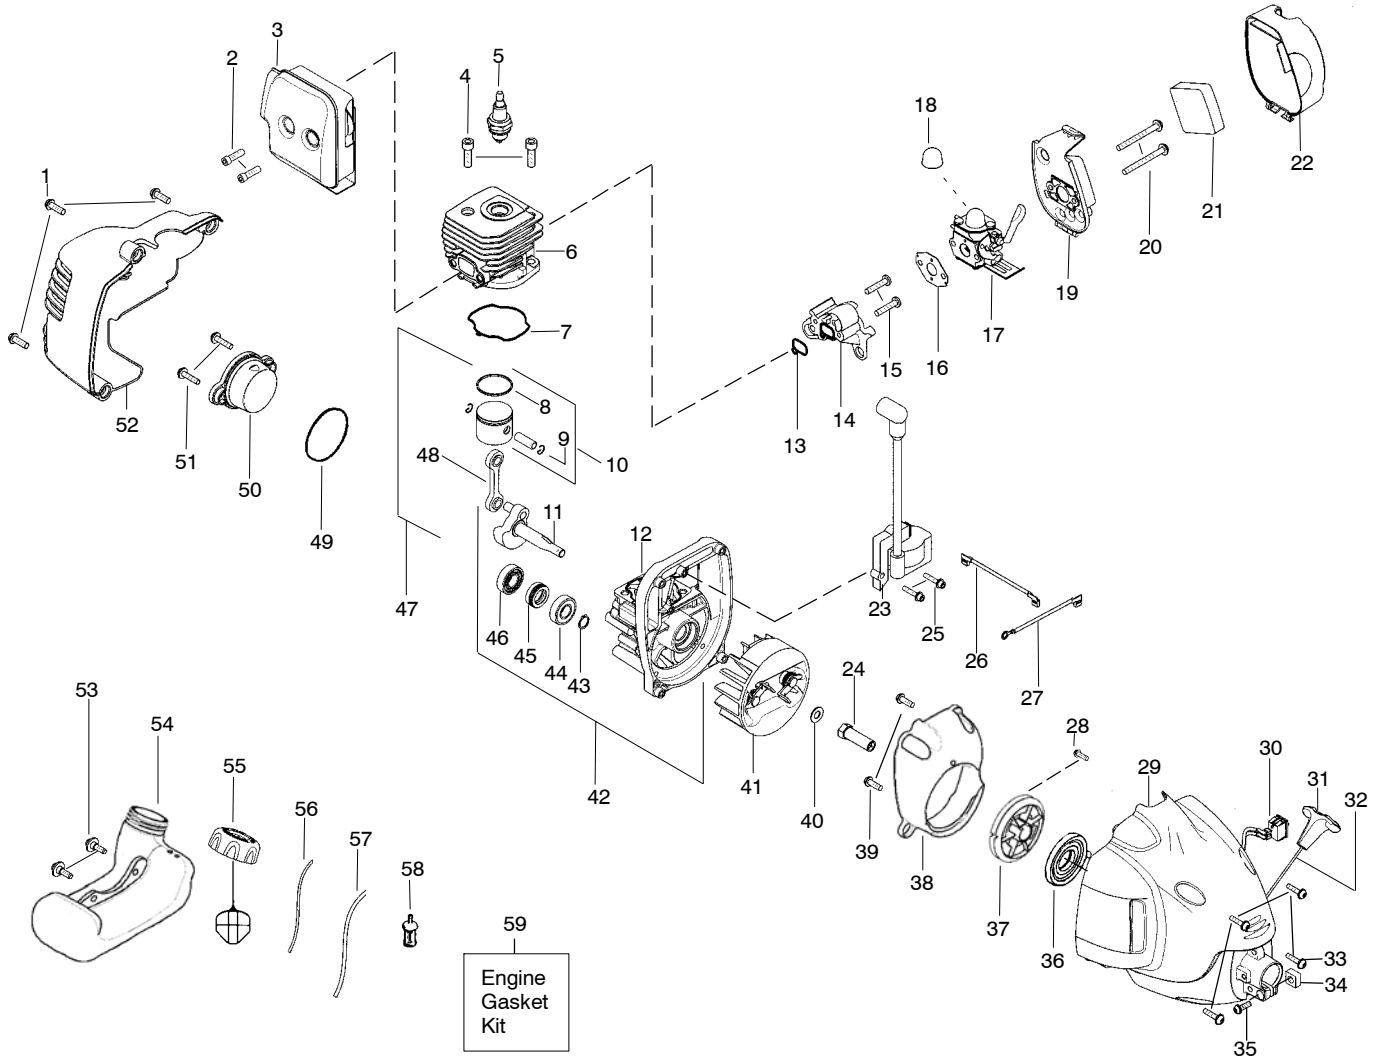

Ref.	Part No.	Description	Ref.	Part No.	Description	Ref.	Part No.	Description
1.	530015880	Screw	21.	530036575	Foam-Air Filter	45.	530019264	Seal-C'case
2.	530058982	Bolt-Muffler	22.	530058912	Cover-Air Box	46.	530032125	Inner Bearing
3.	530057863	Assy- Muffler/Shield (Incl. 2)	23.	530039234	Ignition Module	47.	530071785	Kit - Piston / Rod (Incl. 10,48)
4.	530015953	Screw-Cylinder	24.	530027953	Coupling-Drive	48.	530069945	Kit-Conn. Rod Assy
5.	952030249	Spark Plug (RCJ 6Y)	25.	530016357	Screw	49.	530071750	O-Ring-C'case (kit)
6.	530012541	Cylinder	26.	530014663	Assy-Leadwire	50.	530058738	Assy-Plug (incl.49)
7.	530071750	Seal-Cylinder (kit)	27.	530014662	Assy-Ground Wire	51.	530016386	Screw
8.	530055120	Piston Ring	28.	530016391	Screw	52.	530058737	Shroud-Rear
9.	530015162	Retainer-Piston Pin	29.	545008209	Assy.-Fan Hsg	53.	530016445	Retainer-Tank
10.	530071357	Kit - Piston (Incl. 8, 9)	30.	545081869	Kit-Switch	54.	530058847	Assy-Fuel Tank (incl. filter, lines & fuel cap)
11.	530012555	Assy-Crankshaft	31.	530058742	Handle- Starter	55.	530058743	Assy-Fuel Cap
12.	530012582	Assy-Crankcase (Incl. 44,45,46)	32.	530071798	Kit - Rope	56.	530069247	Kit-Fuel Line (Small)
13.	530071750	Seal-Cyl/Carb.(kit)	33.	530016386	Screw	57.	530069216	Kit-Fuel Line (Large)
14.	530057547	Adapter-Carb.	34.	530016382	Nut 12-24	58.	530095646	Assy-Fuel Pickup
15.	530016441	Screw	35.	530016381	Screw 12-24	59.	530071750	Kit-Engine Gasket (Incl. 7,13,16,49)
16.	530071750	Gasket-Carb. (kit)	36.	530042086	Spring-Starter			Not Shown
17.	----- 530071811 545081807	Kit-Carb. Zama (C1U-W19) Walbro (WT-670)	37.	530071797	Kit- Starter Pulley			
(Note: Repair kits are not available for this carburetor)								
18.	530058709	Bulb - Purge	40.	530015828	Washer-Flat			
19.	530059246	Air Box	41.	530054115	Assy-Flywheel			
20.	530016429	Screw	42.	530071751	Assy-C'case & C'shaft (Incl. 11,12,43)			
			43.	530015941	Retain. Ring-C'shaft		530057827	Choke Lever - Zama
			44.	530055728	Outer Bearing		530058662	Choke Lever - Walbro

↖ = NEW PART NUMBER FOR THIS IPL   * = REFER TO THE SERVICE REFERENCE INDICATED FOR MORE INFORMATION. (LOCATED AT END OF IPL)