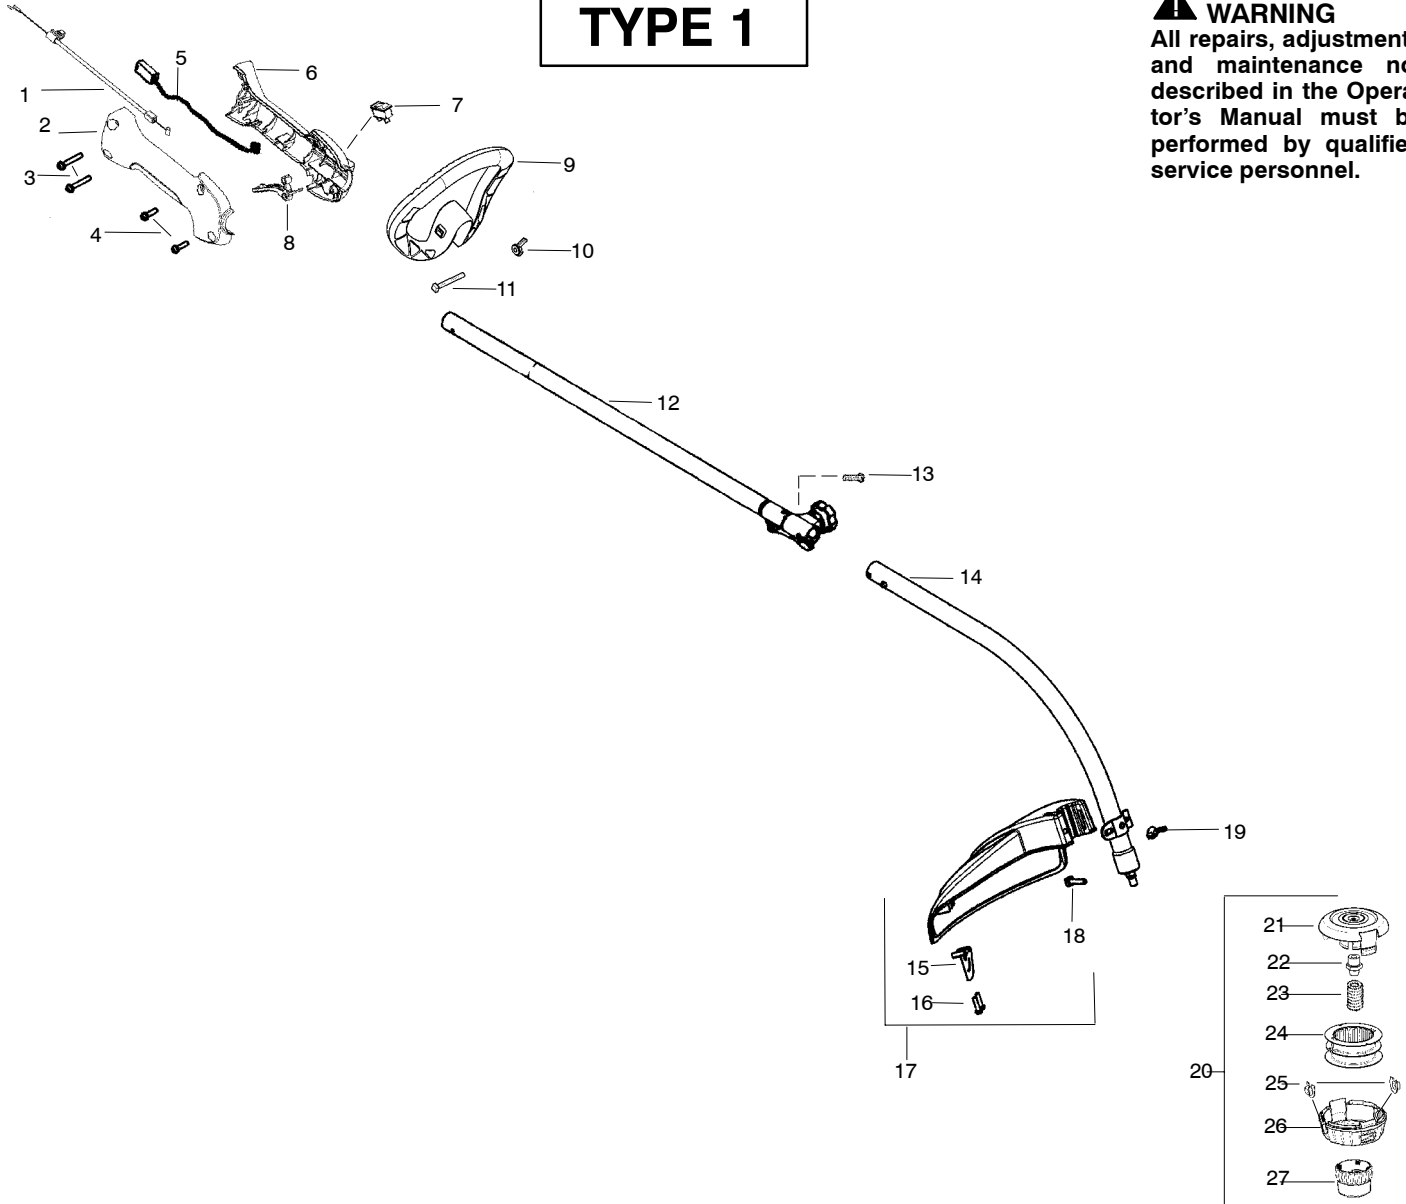

PARTS LIST NO. <b>545014342</b>		<b>Poulan PRO</b> PARTS LIST	MODEL(s) PP025
DATE <b>12/09/08</b>	Replaces 545014342 - 06/06/08		<b>Note:</b> Illustration may differ from actual model due to design changes

# TYPE 1

**⚠ WARNING**  
All repairs, adjustments and maintenance not described in the Operator's Manual must be performed by qualified service personnel.

Ref.	Part No.	Description	Ref.	Part No.	Description	Ref.	Part No.	Description
1.	530059759	Assy.-Throttle Cable	15.	530052286	Limiter-Line			
2.	530057541	Hsg.-Throttle (RH)	16.	530015814	Screw			
3.	530016406	Screw	17.	530071802	Kit-Shield Assy. (Incl. 15,16,18,19)			Not Shown
4.	530015814	Screw	18.	530015820	Bolt			
5.	530054183	Assy.-Wire	19.	530016152	Wingnut			
6.	530059760	Hsg. Throttle (LH)	20.	537419205	Assy-TNG7 (Incl. 21, 22,23,24,25,26,27)			
7.	530069572	Kit-Switch	21.	537419303	Housing		545186740	Operator Manual
8.	545077601	Trigger-Throttle	22.	537419901	Adapter	↗	545209101	Decal-Shaft Warning
9.	530057546	Handle-Assist	23.	537338801	Spring P25	↘	545167703	Decal-Upper Shaft
10.	530016152	Wingnut	24.	545080801	Assy-Wound Spool			
11.	530015786	Bolt	25.	537419701	Eyelet			
12.	530071791	Kit-Upper Shaft (Incl. flex, clamp & 13)	26.	537419401	Cover			
13.	530016344	Screw	27.	537419601	Knob P25			
14.	530071788	Kit-Lower Shaft						

↗ = NEW PART NUMBER FOR THIS IPL

★ = REFER TO THE SERVICE REFERENCE INDICATED FOR MORE INFORMATION. (LOCATED AT END OF IPL)