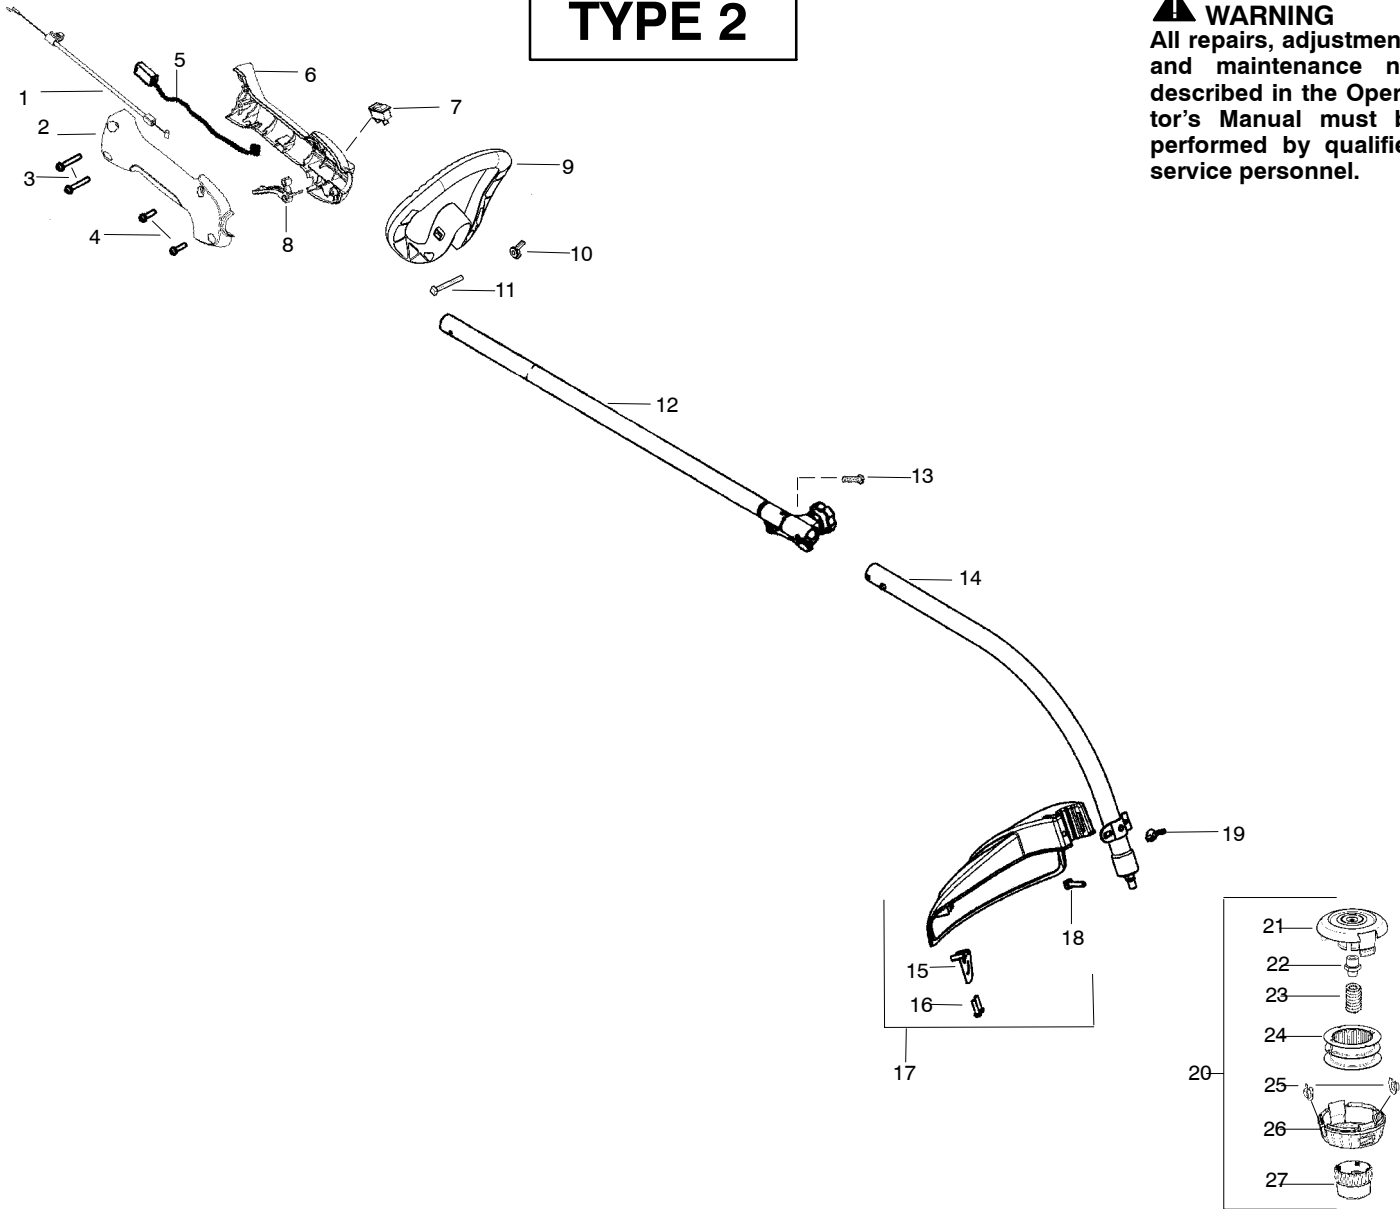

TYPE 2

⚠ WARNING
All repairs, adjustments and maintenance not described in the Operator's Manual must be performed by qualified service personnel.

Ref.	Part No.	Description	Ref.	Part No.	Description	Ref.	Part No.	Description
2.	530059759	Assy-Throttle Cable	15.	530052286	Limiters-Line			
2.	530057541	Hsg.-Throttle (RH)	16.	530015814	Screw			
3.	530016406	Screw	17.	530071802	Kit-Shield Assy. (Incl. 15,16,18,19)			Not Shown
4.	530015814	Screw	18.	530015820	Bolt			
5.	530054183	Assy.-Wire	19.	530016152	Wingnut			
6.	530059760	Hsg. Throttle (LH)	20.	537419205	Assy-TNG7 (Incl. 21, 22,23,24,25,26,27)			
7. ↗	545030601	Kit-Switch (momentary)	21.	537419303	Housing	↗	545177327	Operator Manual
8.	545077601	Trigger-Throttle	22.	537419901	Adapter		545209101	Decal-Shaft Warning
9.	530057546	Handle-Assist	23.	537338801	Spring P25		545167703	Decal-Upper Shaft
10	530016152	Wingnut	24.	545080801	Assy-Wound Spool			
11.	530015786	Bolt	25.	537419701	Eyelet			
12.	530071791	Kit-Upper Shaft (Incl. flex, clamp & 13)	26.	537419401	Cover			
13.	530016344	Screw	27.	537419601	Knob P25			
14.	530071788	Kit-Lower Shaft						

↗ = NEW PART NUMBER FOR THIS IPL

* = REFER TO THE SERVICE REFERENCE INDICATED FOR MORE INFORMATION. (LOCATED AT END OF IPL)