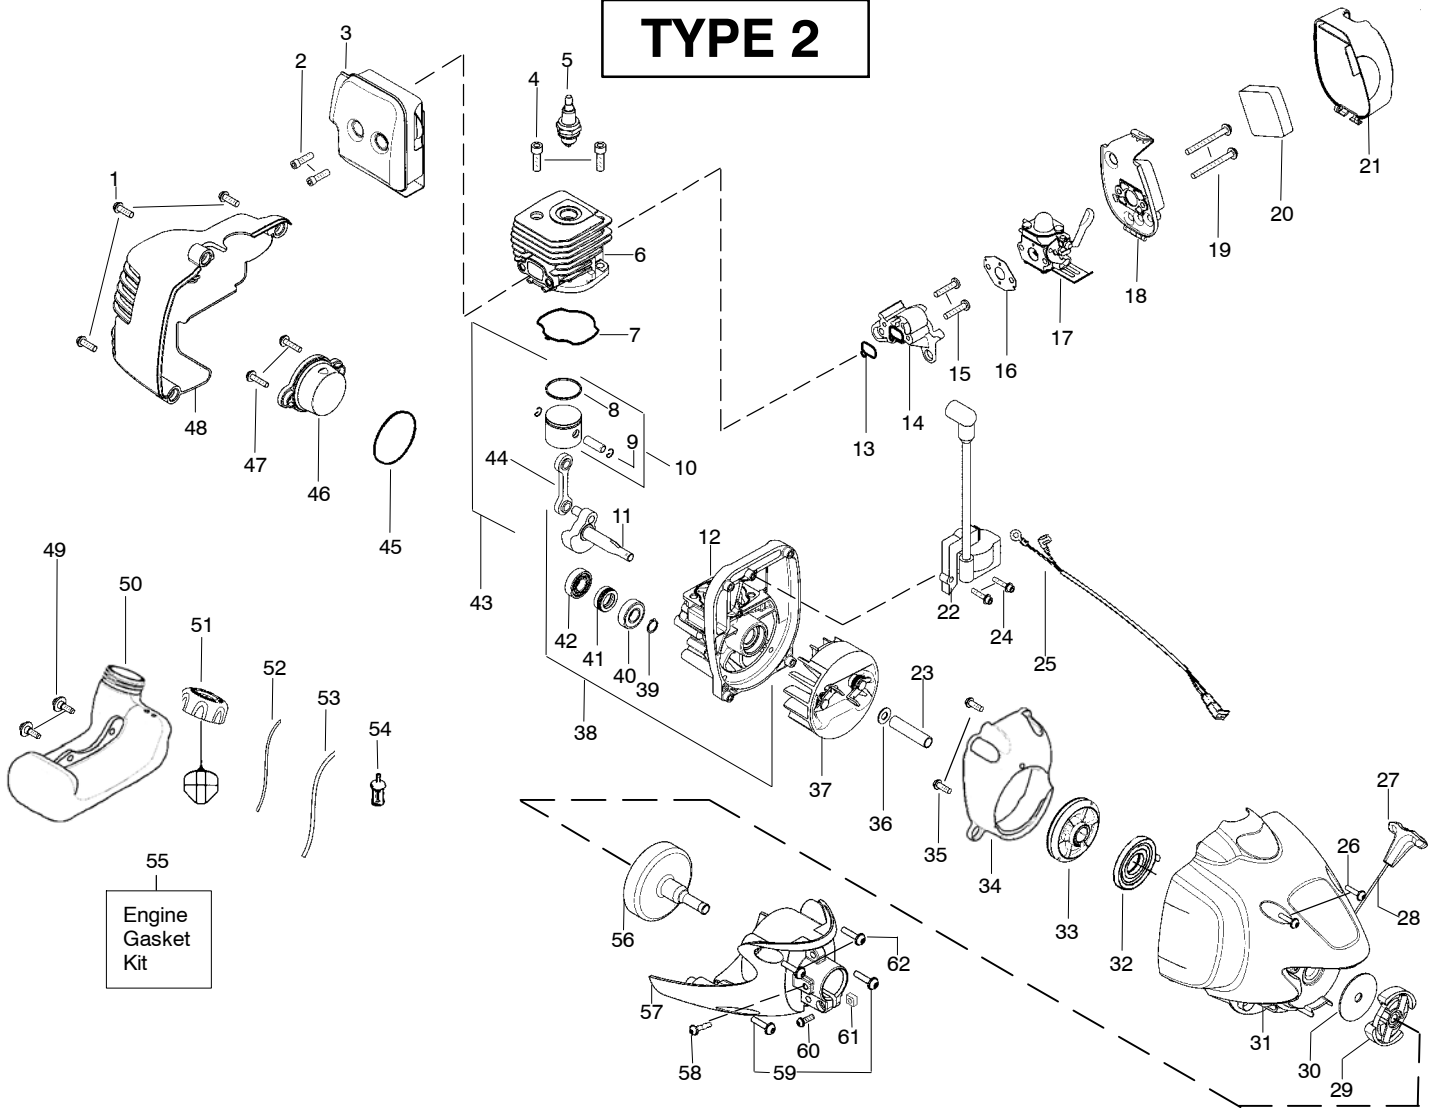

TYPE 2

Ref.	Part No.	Description	Ref.	Part No.	Description	Ref.	Part No.	Description
1.	530015880	Screw	21.	530057545	Cover-Air Box	44.	530069945	Kit-Conn. Rod
2.	530058982	Bolt-Muffler	22.	530039229	Ignition Module	45.	530071750	O-Ring-C'case (kit)
3.	530057538	Assy-Muffler/Shield (Incl. 2)	23.	530059758	Spacer-Flywheel	46.	530057954	Assy-Plug (incl.45)
4.	530015953	Screw-Cylinder	24.	530016357	Screw	47.	530016386	Screw
5.	952030249	Spark Plug (RCJ 6Y)	25.	530047278	Assy-Switch wire	48.	530057539	Shroud-Rear
6.	530012541	Cylinder	26.	530016386	Screw	49.	530016445	Retainer-Tank
7.	530071750	Seal-Cylinder (kit)	27.	530054834	Handle-Starter Kit - Rope	50.	545103702	Assy-Fuel Tank (incl. filter, lines & fuel cap)
8.	530055120	Piston Ring	28.	545050409	Kit - Rope	51.	530057973	Assy-Fuel Cap
9.	530015162	Retainer-Piston Pin	29.	530055122	Assy-Clutch	52.	530069247	Kit-Fuel Line (Small)
10.	530071833	Kit - Piston (Incl. 8, 9)	30.	530094189	Washer-Clutch	53.	530069216	Kit-Fuel Line (Large)
11.	530012579	Assy-Crankshaft	31.	545016004	Assy.-Fan Hsg	54.	530095646	Assy-Fuel Pickup
12.	530012582	Assy-Crankcase (Incl. 40,41,42)	32.	545054901	Spring-Starter	55.	530071750	Kit-Engine Gasket (Incl. 7,13,16,45)
13.	530071750	Seal-Cyl/Carb.(kit)	33.	545050407	Kit-Starter Pulley	56.	530150247	Assy-Clutch Drum
14.	530057547	Adapter-Carb.	34.	545080601	Baffle	57.	545077301	Assy-Clutch Cover (Incl. 60,61)
15.	530016441	Screw	35.	530015880	Screw	58.	530016319	Screw-Align
16.	530071750	Gasket-Carb. (kit)	36.	530016463	Washer-Clutch Flat	59.	530015772	Screw
17.	530071811	Kit-Carb.(C1U-W19)	37.	530039243	Assy-Flywheel	60.	530016381	Screw 12-24
(Note: Repair kits are not available for this carburetor)			38.	530071951	Assy-C'case & C'shaft (Incl. 11,12,39)	61.	530016382	Nut 12-24
18.	545077501	Air Box	39.	530015941	Retain. Ring-C'shaft	62.	530015814	Screw
19.	530016429	Screw	40.	530055728	Outer Bearing	Not Shown		
20.	530036575	Foam-Air Filter	41.	530019264	Inner Bearing	530058709	Bulb-Purge	
			42.	530032125	Inner Bearing			
			43.	530071785	Kit-piston/rod (Incl. 10,44)			

✓ = NEW PART NUMBER FOR THIS IPL   * = REFER TO THE SERVICE REFERENCE INDICATED FOR MORE INFORMATION. (LOCATED AT END OF IPL)