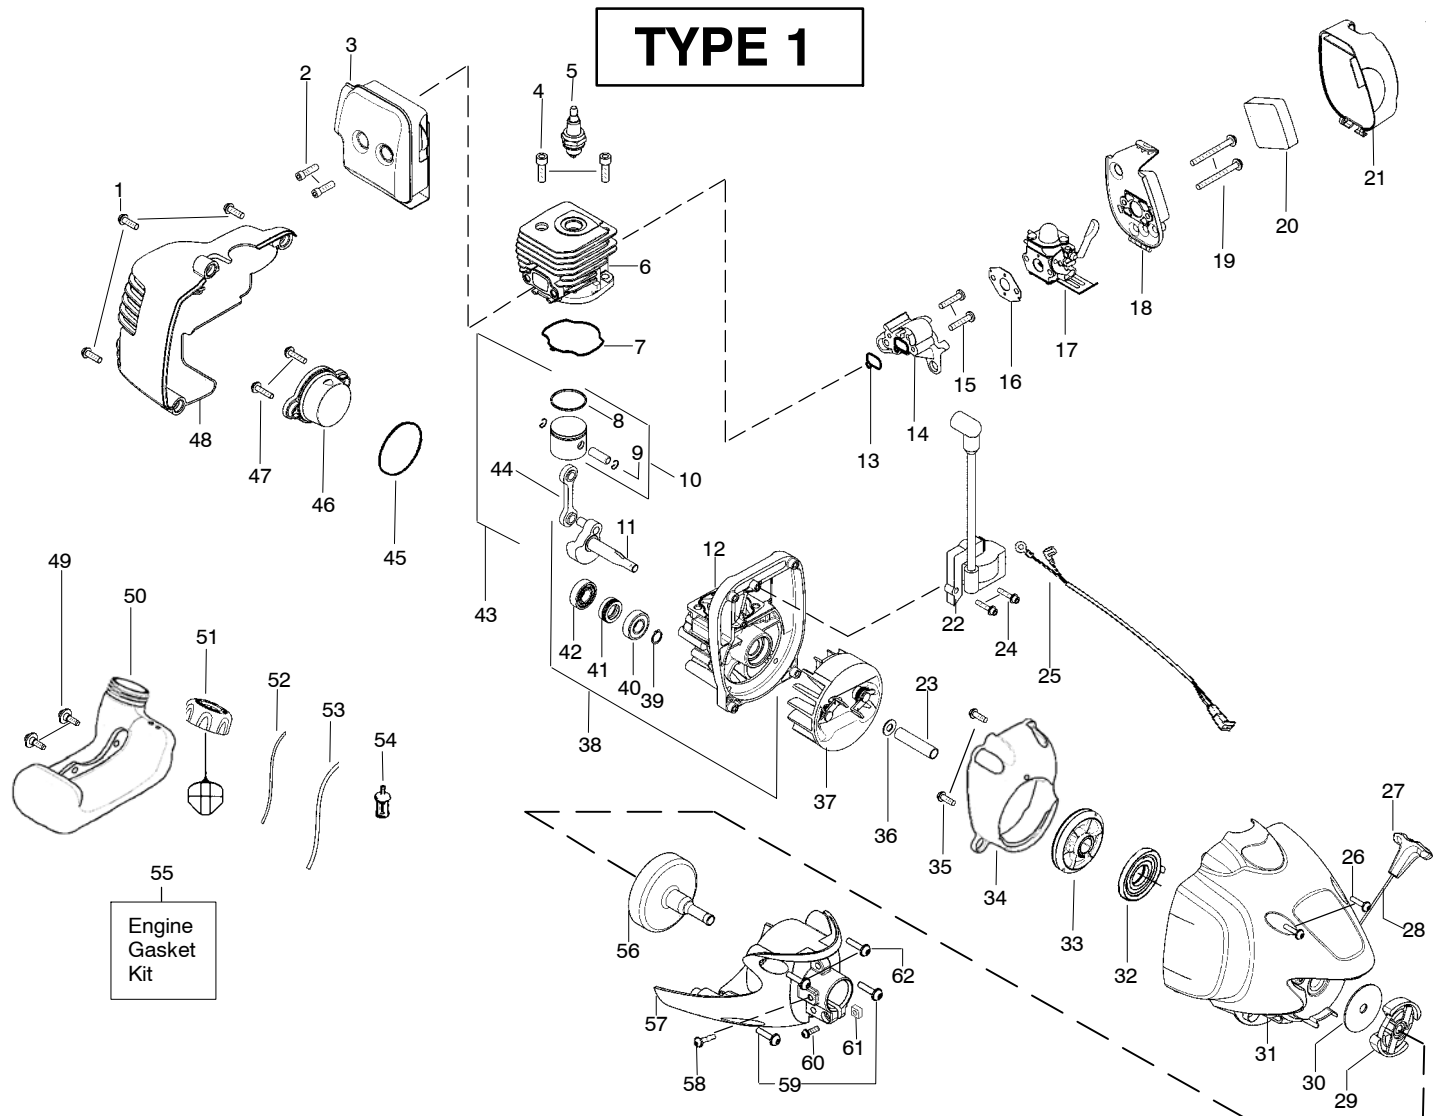

Ref.	Part No.	Description	Ref.	Part No.	Description	Ref.	Part No.	Description
1.	530015880	Screw	21.	530057545	Cover-Air Box	44.	530069945	Kit-Conn. Rod
2.	530058982	Bolt-Muffler	22.	530035505	Ignition Module	45.	530071750	O-Ring-C'case (kit)
3.	530057538	Assy-Muffler/Shield (Incl. 2)	23.	530059758	Spacer-Flywheel	46.	530057954	Assy-Plug (incl.45)
4.	530015953	Screw-Cylinder	24.	530016357	Screw	47.	530016386	Screw
5.	952030249	Spark Plug (RCJ 6Y)	25.	545015601	Assy-Switch wire	48.	530057539	Shroud-Rear
6.	530012541	Cylinder	26.	530016386	Screw	49.	530016445	Retainer-Tank
7.	530071750	Seal-Cylinder (kit)	27.	530054834	Handle-Starter	50.	545103702	Assy-Fuel Tank (incl. filter, lines & fuel cap)
8.	530055120	Piston Ring	28.	545050409	Kit - Rope	51.	530057973	Assy-Fuel Cap
9.	530015162	Retainer-Piston Pin	29.	530055122	Assy-Clutch	52.	530069247	Kit-Fuel Line (Small)
10.	530071833	Kit - Piston (Incl. 8, 9)	30.	530094189	Washer-Clutch	53.	530069216	Kit-Fuel Line (Large)
11.	530012579	Assy-Crankshaft	31.	545016004	Assy.-Fan Hsg	54.	530095646	Assy-Fuel Pickup
12.	530012582	Assy-Crankcase (Incl. 40,41,42)	32.	545054901	Spring-Starter	55.	530071750	Kit-Engine Gasket (Incl. 7,13,16,45)
13.	530071750	Seal-Cyl/Carb.(kit)	33.	545050407	Kit-Starter Pulley	56.	530150247	Assy-Clutch Drum
14.	530057547	Adapter-Carb.	34.	545080601	Baffle	57.	545077301	Assy-Clutch Cover (Incl. 60,61)
15.	530016441	Screw	35.	530015880	Screw	58.	530016319	Screw-Align
16.	530071750	Gasket-Carb. (kit)	36.	530016463	Washer-Clutch Flat	59.	530015772	Screw
17.	530071811	Kit-Carb.(C1U-W19)	37.	530039243	Assy-Flywheel	60.	530016381	Screw 12-24
(Note: Repair kits are not available for this carburetor)			38.	530071951	Assy-C'case & C'shaft (Incl. 11,12,39)	61.	530016382	Nut 12-24
18.	545077501	Air Box	39.	530015941	Retain. Ring-C'shaft	62.	530015814	Screw
19.	530016429	Screw	40.	530055728	Outer Bearing	Not Shown		
20.	530036575	Foam-Air Filter	41.	530019264	Seal-C'shaft	530058709	Bulb-Purge	
			42.	530032125	Inner Bearing			
			43.	530071785	Kit-piston/rod (Incl. 10,44)			

↖ = NEW PART NUMBER FOR THIS IPL   * = REFER TO THE SERVICE REFERENCE INDICATED FOR MORE INFORMATION. (LOCATED AT END OF IPL)