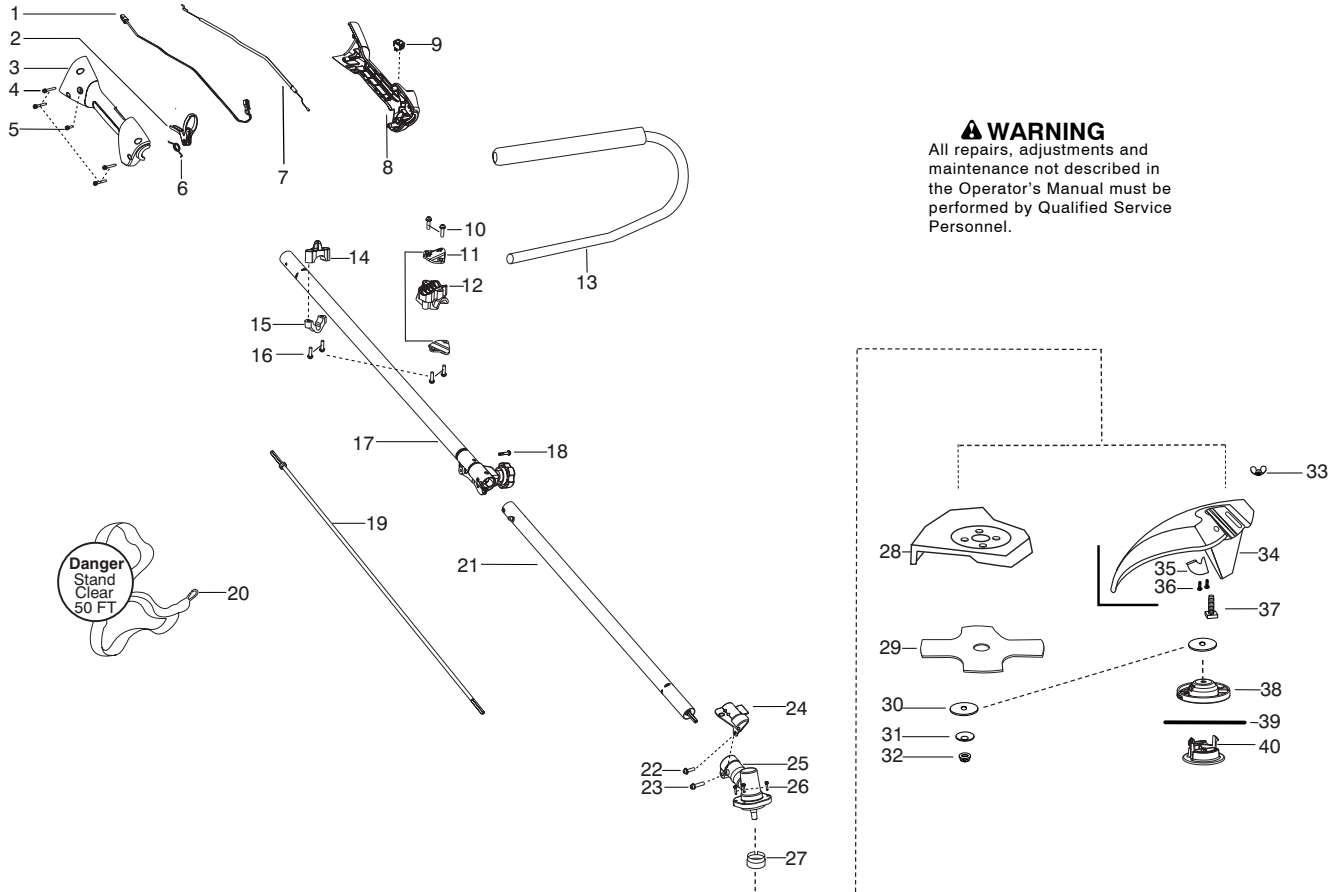

Parts List No. 545192168		Poulan PRO® PARTS LIST	MODEL PP333 (US)
Date 2/12/09	Replaces 545192168 - 1/20/09		Page: 1

NOTE : Illustration may differ from actual model due to design changes.

Ref.	Part No.	Description	Ref.	Part No.	Description
1.	545191801	Assy-Switch Wire	31.	530016240	Washer - Belleville
2.	545008077	Kit - Trigger (Incl. 6)	32.	530015793	Nut - Flange (L.H.)
3.	545187602	Housing-Throttle (RH)	33.	530016152	Wingnut 1/4-20
4.	530016449	Screw M4	34. ✓	530071919	Kit - Shield (Incl. 33,35,36,37)
5.	530015805	Screw 10-14 x 1/2	35.	530052286	Line Limiter
6.	545190001	Spring-Trigger	36.	530015814	Screw - 10-14 x 3/4
7.	545199301	Cable - Throttle	37.	530015820	Bolt - 1/4-20 x 1-1/4
8.	545187502	Housing-Throttle (LH)	38.	545049401	Head - Fixed Line
9.	545008040	Kit-Switch	39.	545077201	Line - 5 pcs. (.115 Round)
10.	530015886	Screw 10-14 x 13/16	40.	545049501	Cap - Fixed Line
11.	530058563	Clamp - Bracket	Not Shown		
12.	545024501	Clamp - Handlebar	545186843	545176003	Manual - Operators
13.	530071974	Kit - Handlebar	545167716		Decal-Shaft Warning (lower)
14.	545113301	Clamp - Upper Harness			Decal-Shaft Warning (upper)
15.	545056601	Clamp - Lower Harness			
16.	530015940	Screw - 10-14 x .095			
17.	545003366	Kit - Upper Drive Shaft (Incl. 18)			
18.	530016344	Screw - 12-24 x .480			
19.	545132002	Flexshaft - lower			
20.	530094408	Shoulder Strap			
21.	545180883	Kit - Lower Drive Shaft			
22.	530015775	Screw - 8-16 x .593			
23.	530016014	Screw - 12-24 x .960			
24.	545150701	Bracket - Shield SST			
25.	530096100	Assy - Gearbox 1" Brushcutter			
26.	530016312	Screw 10-24			
27.	530095815	Dust cup			
28.	530071383	Kit - Metal Blade Shield			
29.	530055892	Assy. - Blade			
30.	530095816	Washer			