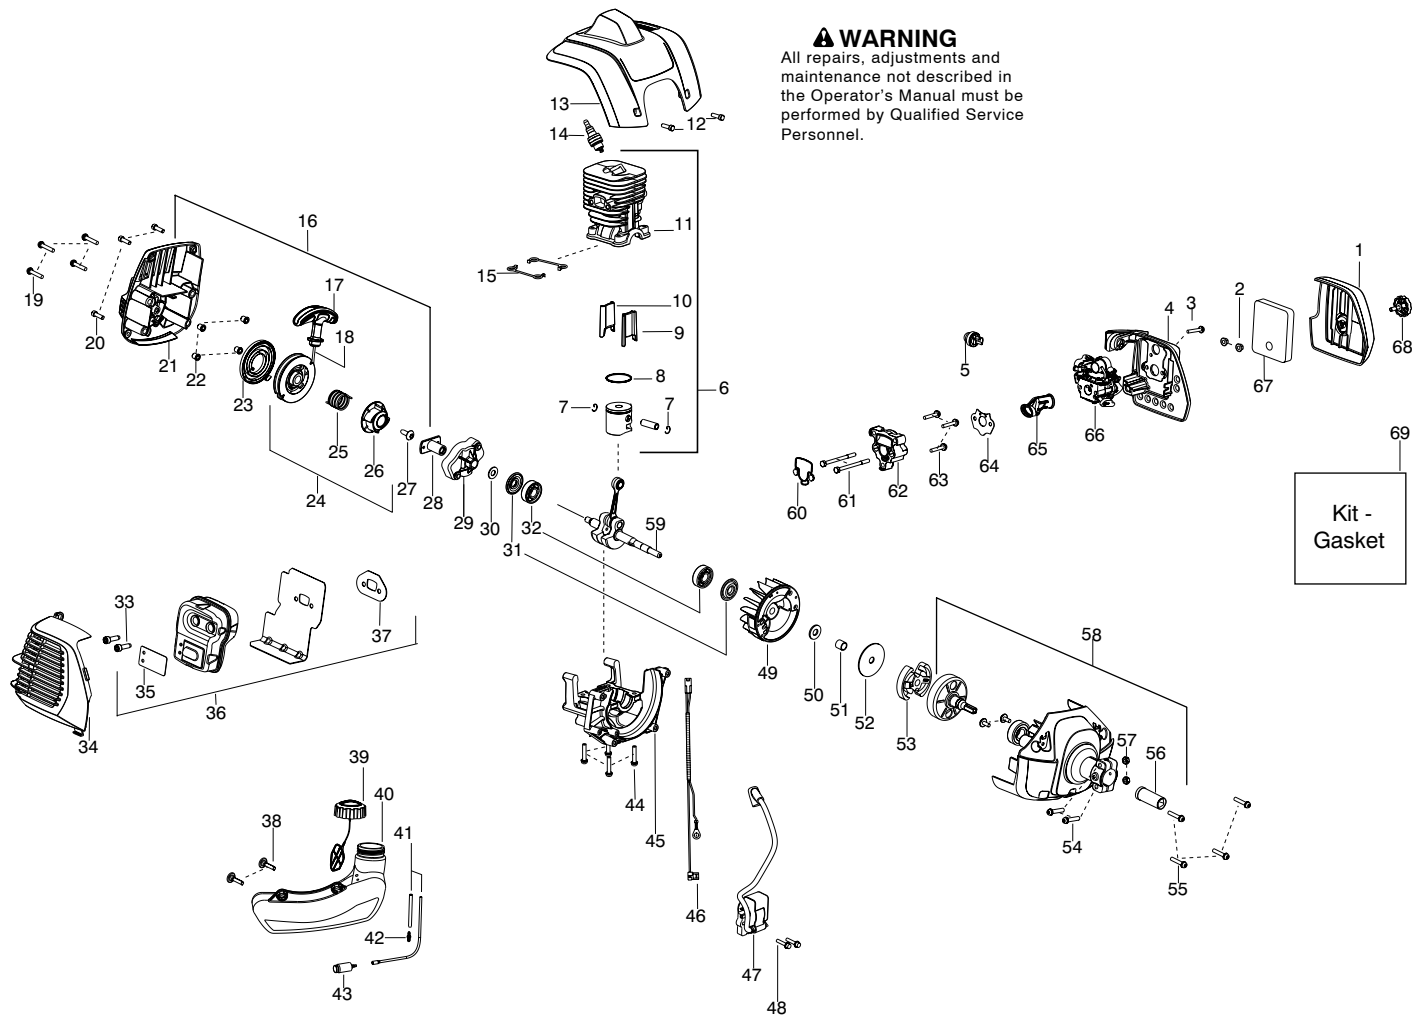

Parts List No. 545192168		Poulan PRO® PARTS LIST	MODEL PP333 (US)
Date 2/12/09	Replaces 545192168 - 1/20/09		Page: 2
NOTE : Illustration may differ from actual model due to design changes.			

Ref.	Part No.	Description	Ref.	Part No.	Description	Ref.	Part No.	Description
1.	545177001	Cover-Airbox	24.	545008049	Kit-Pulley(Incl 25,26)	46.	545191601	Assy-Leadwire
2.	530016101	Nut-Carb. Screw	25.	545188301	Spring-Starter Hub	47.	545189701	Module-Ignition
3.	530016301	Screw 8-32	26.	545188001	Hub-Starter	48.	530016357	Screw 8-32
4.	545176901	Base-Airbox	27.	545112801	Screw M6	49.	545120401	Assy-Flywheel
5.	530047721	Purge Bulb	28.	545188201	Coupling-Starter	50.	530016463	Washer
6.	545008046	Kit-Piston/Cyl. (Incl. 7,8,9,10,11)	29.	545188701	Assy-Starter Cup	51.	530057852	Spacer-Flywheel
7.	545194801	Retainer-Piston pin	30.	530015828	Washer-Flat	52.	530094189	Washer-Clutch
8.	545194601	Ring-Piston	31.	545008044	Seal-Crankshaft (kit)	53.	545008038	Kit-Clutch Assy.
9.	545194901	Insert-Front Transfer Port	32.	545013401	Bearing-Crankshaft	54.	530015774	Screw 10-24 x 1"
10.	545195001	Insert-Rear Transfer Port	33.	530058982	Bolt-Muffler	55.	530015897	Screw M5 x 25mm
11.	545181801	Cylinder-Machined	34.	545156301	Guard-Muffler	56.	545186401	Guide-Clutch Drum
12.	530016449	Screw M4 x1.75 x 16mm	35.	545008070	Kit-Spark Arrestor	57.	530015768	Locknut 10-24
13.	545156401	Cover-Top	36.	545180701	Assy-Muffler (Incl. 33,35,37)	58.	545190801	Assy-Fan Hsg (Incl.54,56,57)
14.	952030249	Spark Plug (RCJ- 6Y)	37.	545008044	Gasket-Muffler (kit)	59.	545008047	Kit-Crankshaft
15.	545008044	Seal-Cylinder(Kit)	38.	530016445	Screw-Tank Retainer	60.	545008044	Seal-Cyl./Adapter (kit)
16.	545190701	Assy-Shroud Rear (Incl. 17,18,21,22,23,24,27)	39.	545215901	Assy-Fuel Cap w/ret.	61.	530016418	Bolt M5 x .80
17.	545208401	Handle-Starter	40.	545182101	Assy-Tank (Incl. 39,41,42,43)	62.	545194501	Adaptor-Carburetor
18.	545029901	Kit-Rope	41.	530069599	Kit-Fuel line	63.	530016441	Screw .20 x 32
19.	530015897	Screw M4 x .8 x 25mm	42.	530023877	Fitting-Fuel Line	64.	545008044	Gasket-Carb./Adapter(kit)
20.	530016449	Screw M4 x 1.75 x 16mm	43.	530095646	Assy-Fuel Pickup	65.	545190501	Boot-Carb.
21.	545190601	Housing-Starter w/eyelet	44.	530015897	Kit-Fuel line	66.	545008042	Kit-Carburetor
22.	545185301	Spacer	45.	545181901	Crankcase	67.	545195901	Filter-Air
23.	545008013	Kit-Starter Spring				68.	545188801	Assy-Airbox Knob
						69.	545008044	Kit - Gasket (Incl. 15,31,37,60,64)

✓ = New Part Number For This IPL

★ = Refer to the Service Reference Indicated for more information.(Located at the END of the IPL)