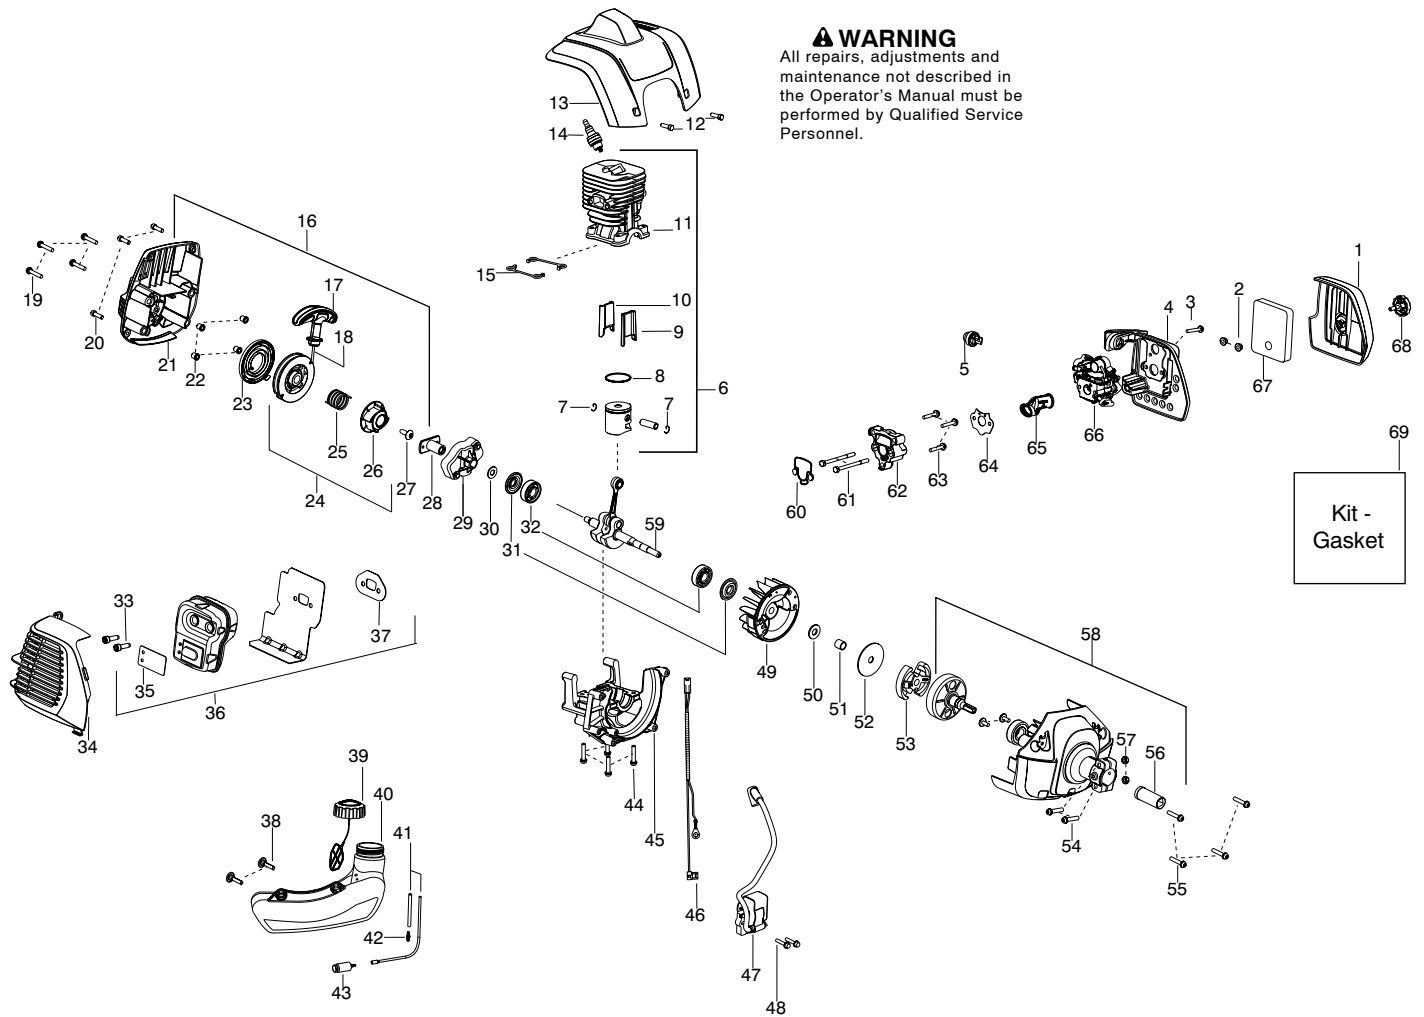

Parts List No. 545192169		Poulan PRO[®] PARTS LIST	MODEL PP133 (US/CAN)
Date 1/21/09	Replaces 545192169 - 12/22/08		Page: 2
NOTE : Illustration may differ from actual model due to design changes.			

Ref.	Part No.	Description	Ref.	Part No.	Description	Ref.	Part No.	Description
1.	545177001	Cover-Airbox	24.	545008049	Kit-Pulley(Incl 25,26)	46.	545191601	Assy-Leadwire
2.	530016101	Nut-Carb. Screw	25.	545188301	Spring-Starter Hub	47.	545189701	Module-Ignition
3.	530016301	Screw 8-32	26.	545188001	Hub-Starter	48.	530016357	Screw 8-32
4.	545176901	Base-Airbox	27.	545112801	Screw M6	49.	545120401	Assy-Flywheel
5.	530047721	Purge Bulb	28.	545188201	Coupling-Starter	50.	530016463	Washer
6.	545008046	Kit-Piston/Cyl. (Incl. 7,8,9,10,11)	29.	545188701	Assy-Starter Cup	51.	530057852	Spacer-Flywheel
7.	545194801	Retainer-Piston pin	30.	530015828	Washer-Flat	52.	530094189	Washer-Clutch
8.	545194601	Ring-Piston	31.	545008044	Seal-Crankshaft (kit)	53.	545008038	Kit-Clutch Assy.
9.	545194901	Insert-Front Transfer Port	32.	545013401	Bearing-Crankshaft	54.	530015774	Screw 10-24 x 1"
10.	545195001	Insert-Rear Transfer Port	33.	530058982	Bolt-Muffler	55.	530015897	Screw M5 x 25mm
11.	545181801	Cylinder-Machined	34.	545156301	Guard-Muffler	56.	545186401	Guide-Clutch Drum
12.	530016449	Screw M4 x1.75 x 16mm	35.	545008070	Kit-Spark Arrestor	57.	530015768	Locknut 10-24
13.	545156401	Cover-Top	36.	545180701	Assy-Muffler (Incl. 33,35,37)	58.	545190801	Assy-Fan Hsg (Incl.54,56,57)
14.	952030249	Spark Plug (RCJ- 6Y)	37.	545008044	Gasket-Muffler (kit)	59.	545008047	Kit-Crankshaft
15.	545008044	Seal-Cylinder(Kit)	38.	530016445	Screw-Tank Retainer	60.	545008044	Seal-Cyl./Adapter (kit)
16.	545190701	Assy-Shroud Rear (Incl. 17,18,21,22,23,24,27)	39.	545215901	Assy-Fuel Cap w/ret.	61.	530016418	Bolt M5 x .80
17.	545208401	Handle-Starter	40.	545182101	Assy-Tank (Incl. 39,41,42,43)	62.	545194501	Adaptor-Carburetor
18.	545029901	Kit-Rope	41.	530069599	Kit-Fuel line (Incl. 42)	63.	530016441	Screw .20 x 32
19.	530015897	Screw M5 x 25mm	42.	530023877	Fitting-Fuel Line	64.	545008044	Gasket-Carb./Adapter(kit)
20.	530016449	Screw M4 x 1.75	43.	530095646	Assy-Fuel Pickup	65.	545190501	Boot-Carb.
21.	545216101	Housing-Starter w/eyelet	44.	530015897	Screw-m5x25mm	66.	545008042	Kit-Carburetor
22.	545185301	Spacer	45.	545181901	Assy-Crankcase	67.	545195901	Filter-Air
23.	545008013	Kit-Starter Spring				68.	545188801	Assy-Airbox Knob
						69.	545008044	Kit - Gasket (Incl. 15,31,37,60,64)