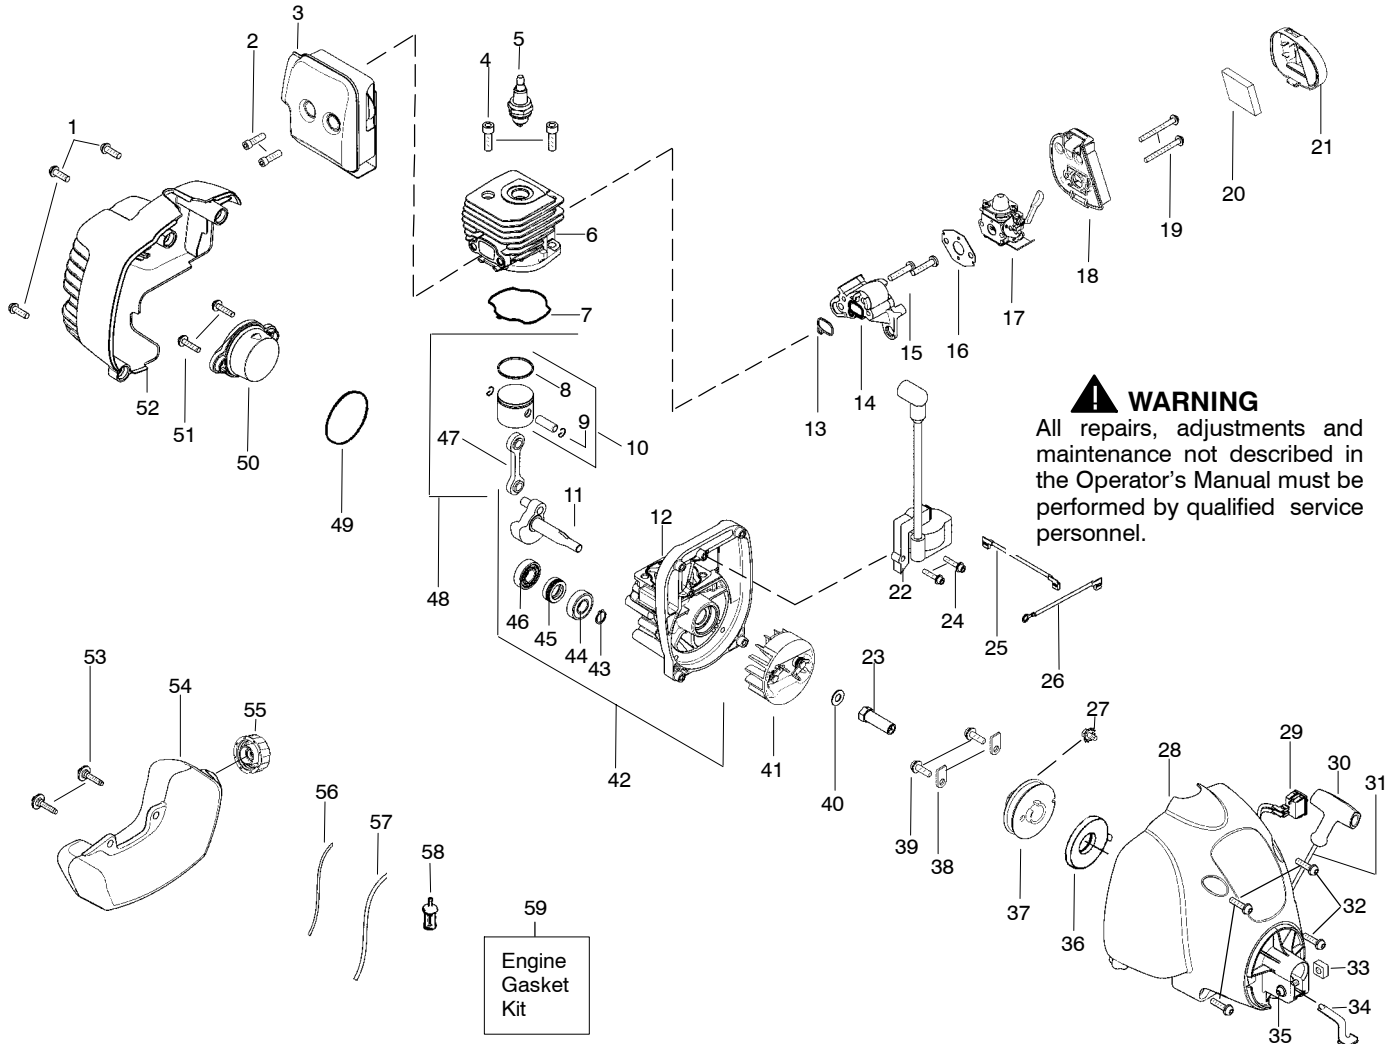

Ref.	Part No.	Description	Ref.	Part No.	Description	Ref.	Part No.	Description
1.	530015880	Screw	21.	530057584	Cover-Air Box	45.	530019264	Seal-C'case
2.	530058982	Bolt-Muffler	22.	545024901	Ignition Module	46.	530032125	Inner Bearing
3.	530057538	Assy-Muffler/Shield (Incl. 2)	23.	530038604	Coupling-Drive	47.	530069945	Assy-Connecting Rod
4.	530015953	Screw-Cylinder	24.	530016357	Screw	48.	530071785	Kit-piston/rod (Incl. 10, 47)
5.	952030249	Spark Plug (RCJ 6Y)	25.	530014663	Assy-Leadwire	49.	530071750	O-Ring-C'case (kit)
6.	530012541	Cylinder	26.	530014662	Assy-Ground Wire	50.	530057954	Assy-Plug (incl. 49)
7.	530071750	Seal-Cylinder (kit)	27.	530016392	Screw	51.	530016386	Screw
8.	530055120	Piston Ring	28.	530058600	Assy.-Fan Hsg	52.	545011004	Shroud-Rear
9.	530015162	Retainer-Piston Pin	29.	545081869	Kit-Switch	53.	530016445	Retainer-Tank
10.	530071833	Kit - Piston (Incl. 8, 9)	30.	530027569	Handle-Starter	54.	545104102	Assy-Fuel Tank (incl. filter, lines & fuel cap)
11.	530057829	Assy-Crankshaft	31.	530071767	Kit - Rope	55.	530014347	Assy-Fuel Cap
12.	530012582	Assy-Crankcase (Incl. 44, 45, 46)	32.	530016386	Screw	56.	530069247	Kit-Fuel Line (Small)
13.	530071750	Seal-Cyl/Carb.(kit)	33.	530016124	Nut	57.	530069216	Kit-Fuel Line (Large)
14.	530057547	Adapter-Carb.	34.	530057588	Clip-Spring	58.	530095646	Assy-Fuel Pickup
15.	530016441	Screw	35.	530016430	Screw	59.	530071750	Kit-Engine Gasket (Incl. 7, 13, 16, 49)
16.	530071750	Gasket-Carb. (kit)	36.	530042085	Spring-Starter	Not Shown		
17.	-----	Kit-Carb.	37.	530071786	Kit-Pulley-Starter	530057827	530058662	Choke Lever (Zama)
	530071752	Zama (C1U-W18)	38.	530027523	Retainer-Pulley	530058709	530035497	Choke Lever (Walbro)
	545081808	Walbro (WT-669)	39.	530015775	Screw			Bulb-Purge (Zama)
(Note: Repair kits are not available for this carburetor)			40.	530015828	Washer-Flat			Bulb-Purge (Walbro)
18.	530057585	Air Box	41.	545005101	Assy-Flywheel			
19.	530016429	Screw	42.	530071768	Assy-C'case & C'shaft (Incl. 11, 12, 43)			
20.	530057781	Foam-Air Filter	43.	530015941	Retain. Ring-C'shaft			
			44.	530055728	Outer Bearing			

✓ = NEW PART NUMBER FOR THIS IPL   * = REFER TO THE SERVICE REFERENCE INDICATED FOR MORE INFORMATION. (LOCATED AT END OF IPL)