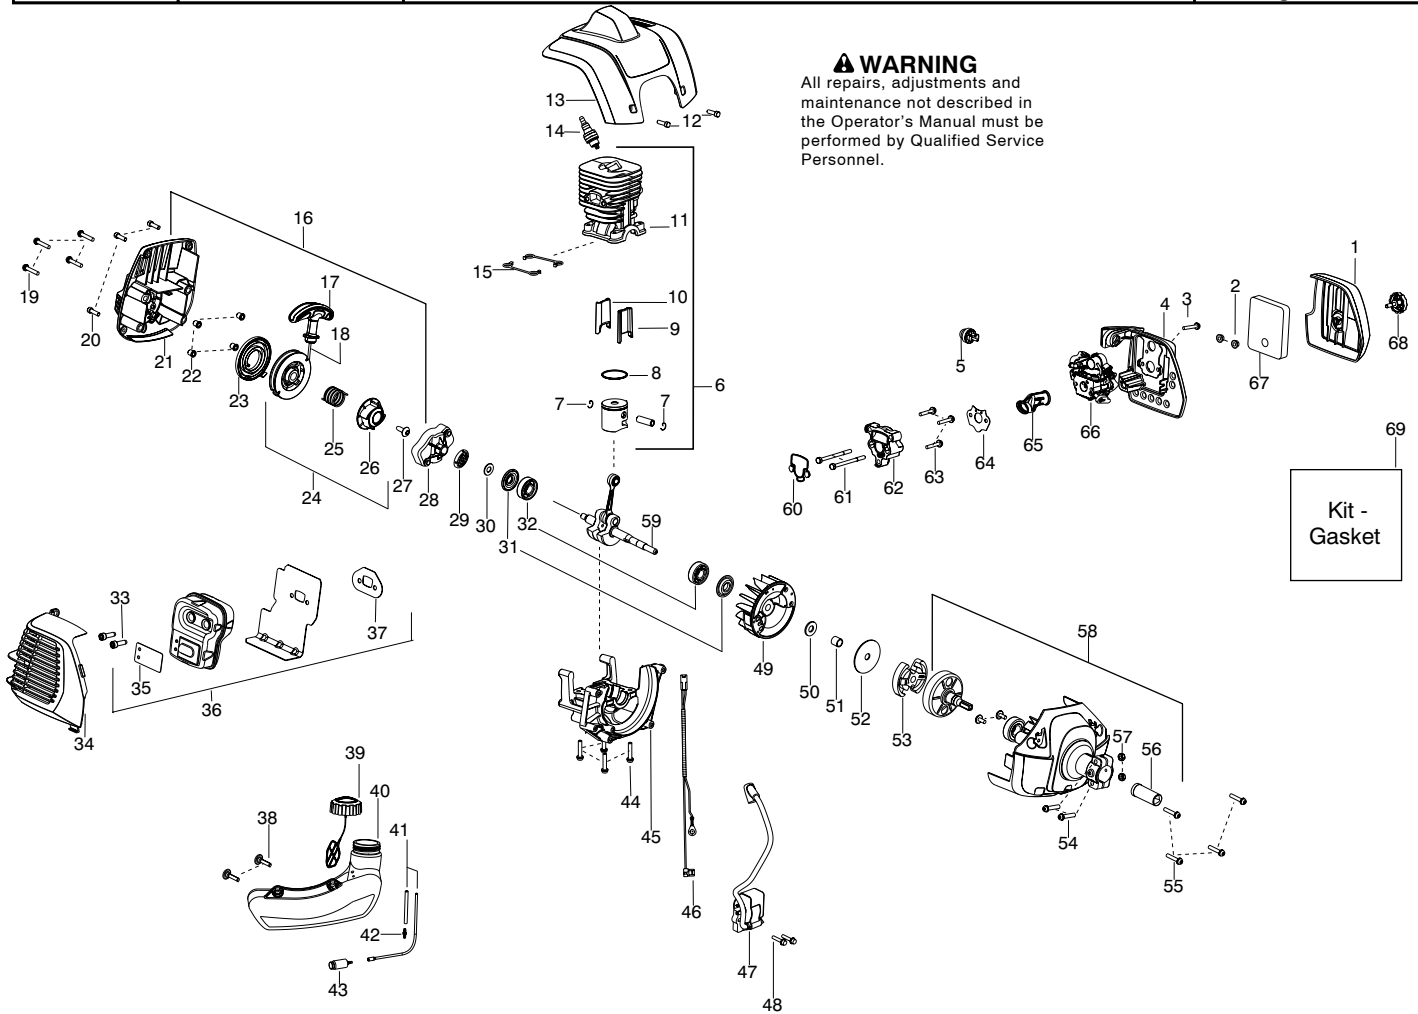

**⚠ WARNING**

All repairs, adjustments and maintenance not described in the Operator's Manual must be performed by Qualified Service Personnel.

Ref.	Part No.	Description	Ref.	Part No.	Description	Ref.	Part No.	Description
1.	545177001	Cover-Airbox	24.	545008049	Kit-Pulley(Incl 25,26)	46.	545191601	Assy-Leadwire
2.	530016101	Nut-Carb. Screw	25.	545188301	Spring-Starter Hub	47.	545189701	Module-Ignition
3.	530016301	Screw 8-32	26.	545188001	Hub-Starter	48.	530016357	Screw 8-32
4.	545176901	Base-Airbox	27.	545112801	Screw M6	49.	545120401	Assy-Flywheel
5.	530047721	Purge Bulb	28.	545188701	Assy-Starter Cup	50.	530016463	Washer
6.	545008046	Kit-Piston/Cyl. (Incl. 7,8,9,10,11)	29.	545188201	Coupling-Starter	51.	530057852	Spacer-Flywheel
7.	545194801	Retainer-Piston pin	30.	530015828	Washer-Flat	52.	530094189	Washer-Clutch
8.	545194601	Ring-Piston	31.	545008044	Seal-Crankshaft (kit)	53.	545008038	Kit-Clutch Assy.
9.	545194901	Insert-Front Transfer Port	32.	545013401	Bearing-Crankshaft	54.	530015774	Screw 10-24 x 1"
10.	545195001	Insert-Rear Transfer Port	33.	530058982	Bolt-Muffler	55.	530015897	Screw M5 x 25mm
11.	545181801	Cylinder-Machined	34.	545156301	Guard-Muffler	56.	545186401	Guide-Clutch Drum
12.	530016449	Screw M4 x1.75 x 16mm	35.	545008070	Kit-Spark Arrestor	57.	530015768	Locknut 10-24
13.	545156401	Cover-Top	36.	545180701	Assy-Muffler (Incl. 33,35,37)	58.	545190801	Assy-Fan Hsg (Incl.54,56,57)
14.	952030249	Spark Plug (RCJ- 6Y)	37.	545008044	Gasket-Muffler (kit)	59.	545008047	Kit-Crankshaft
15.	545008044	Seal-Cylinder(Kit)	38.	530016445	Screw-Tank Retainer	60.	545008044	Seal-Cyl./Adapter (kit)
16.	545190701	Assy-Shroud Rear (Incl. 17,18,21,22,23,24,27)	39.	545215901	Assy-Fuel Cap w/ret.	61.	530016418	Bolt M5 x .80
17.	545208401	Handle-Starter	40.	545182101	Assy-Tank (Incl. 39,41,42,43)	62.	545194501	Adaptor-Carburetor
18.	545029901	Kit-Rope	41.	530069599	Kit-Fuel line	63.	530016441	Screw .20 x 32
19.	530015897	Screw M4 x .8 x 25mm	42.	530023877	Fitting-Fuel Line	64.	545008044	Gasket-Carb./Adapter(kit)
20.	530016449	Screw M4 x 1.75 x 16mm	43.	530095646	Assy-Fuel Pickup	65.	545190501	Boot-Carb.
21.	545190601	Housing-Starter w/eyelet	44.	530015897	Screw-m5x25mm	66.	545008042	Kit-Carburetor
22.	545185301	Spacer	45.	545181901	Crankcase	67.	545195901	Filter-Air
23.	545008013	Kit-Starter Spring				68.	545188801	Assy-Airbox Knob
						69.	545008044	Kit - Gasket (Incl. 15,31,37,60,64)