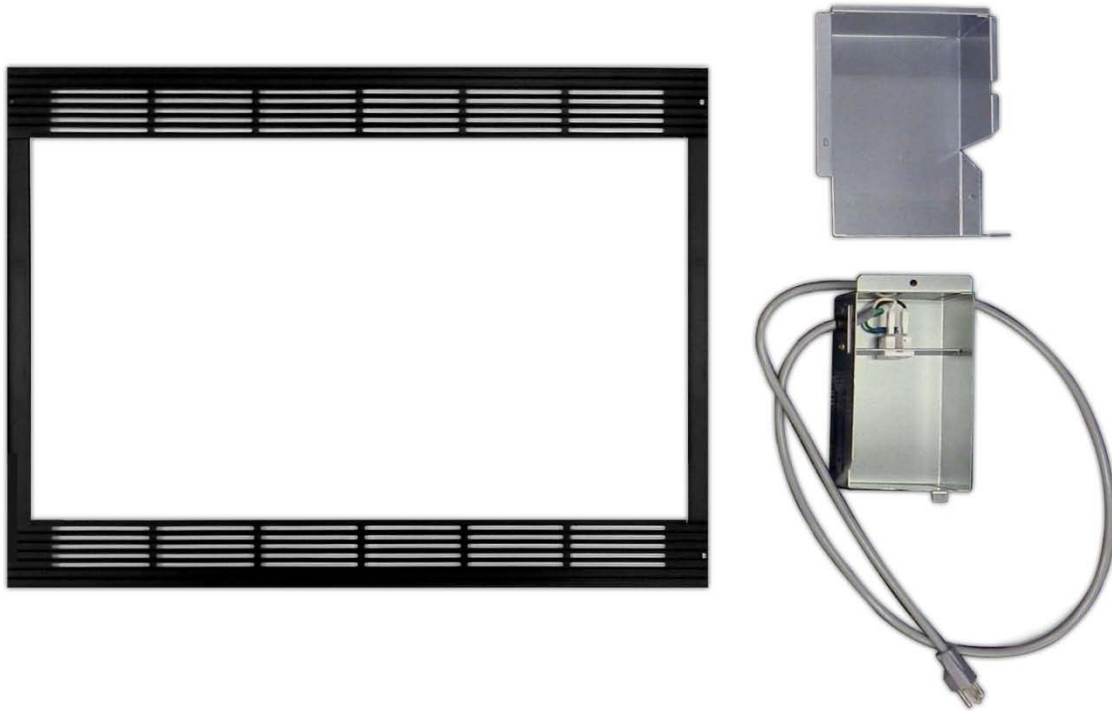

SHARP®

RK66A 27" Built-In Kit

Product Information

The Sharp RK66A 27" Built-in Kit, in black, provides stability and support for Sharp Convection Microwave Ovens as well as an attractive custom fit for your cabinets. It is compatible with Sharp 1.5 cu. ft. convection microwave ovens with side opening doors, including the R-930AK and R-9H76, converting these models from countertop units to built-in units and freeing up counter space.

- Black 27-inch built-in kit
- Compatible with Sharp 1.5 cu. ft. convection microwave ovens with side opening doors, including the R-930AK and R-9H76
- Transforms a countertop unit into a built-in unit
- Adds support and stability to microwave once installed
- Blends microwave into the surrounding cabinetry for a more attractive façade