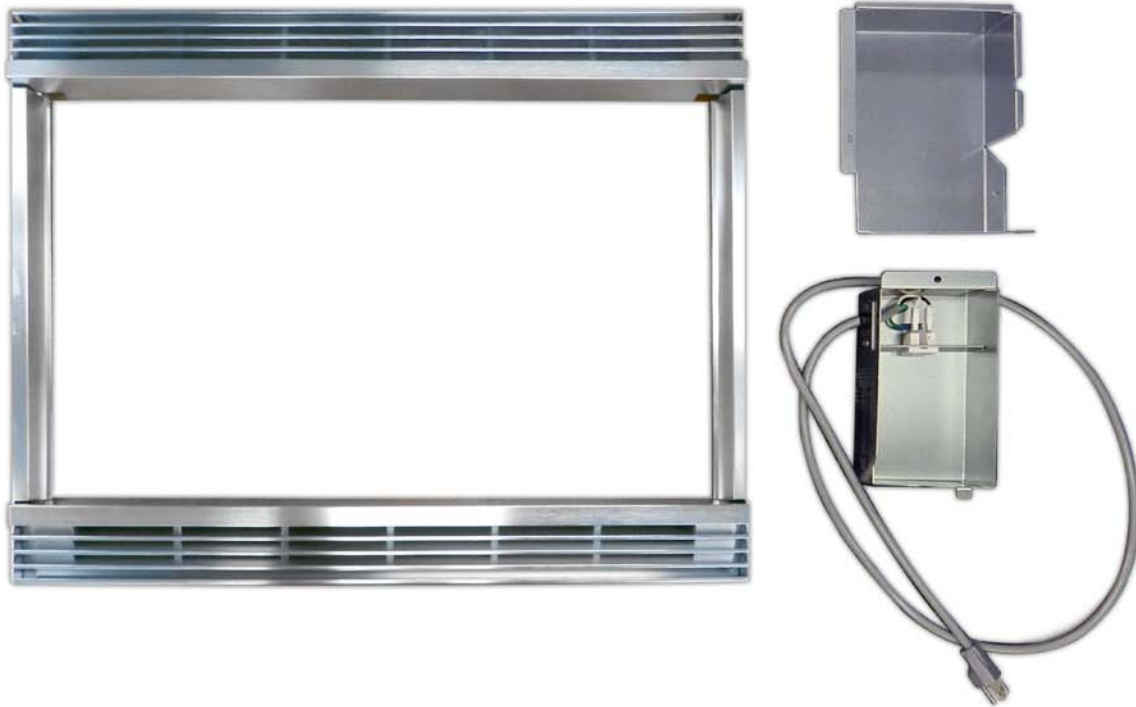

## RK-93S27 27" Built-In Trim Kit

### Product Information

The Sharp RK-93S27 27" stainless steel Built-in Trim Kit provides stability and support for built-in Sharp microwave ovens as well as an attractive custom fit for your cabinets. It is compatible with the Sharp R-930CS microwave oven, and converts this model from a countertop to a built-in unit, freeing up counter space.

- White built-in trim kit
- Compatible with the Sharp R-930CS microwave oven
- Transforms a countertop unit into a built-in unit
- Adds support and stability to microwave once installed
- Blends microwave into the surrounding cabinetry for a more attractive façade