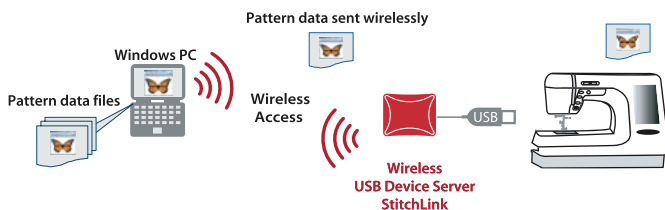

How StitchLink works:

StitchLink Specifications:

Supported Operating System	Windows XP, Windows 2000
Device interface	Sewing Machine
	Wireless
Package Contents	StitchLink, USB cable, Quick Setup Guide, AC adapter CD-ROM with setup tool and PDF manual
Power Supply	Universal AC adapter (100-240V)
Dimension	3.1 x 3.9 x 1.1 (in) / 80 x 100 x 28 (mm)
Weight	4.76 (Oz) / 135 (g)

silex technology is a registered trademark of silex technology, Inc. Other product or brand names may be registered trademarks or trademarks of their respective owners. Technical information and specifications are subject to change without notice. ©2004 silex technology, Inc. All rights reserved.

silex global sales & support locations