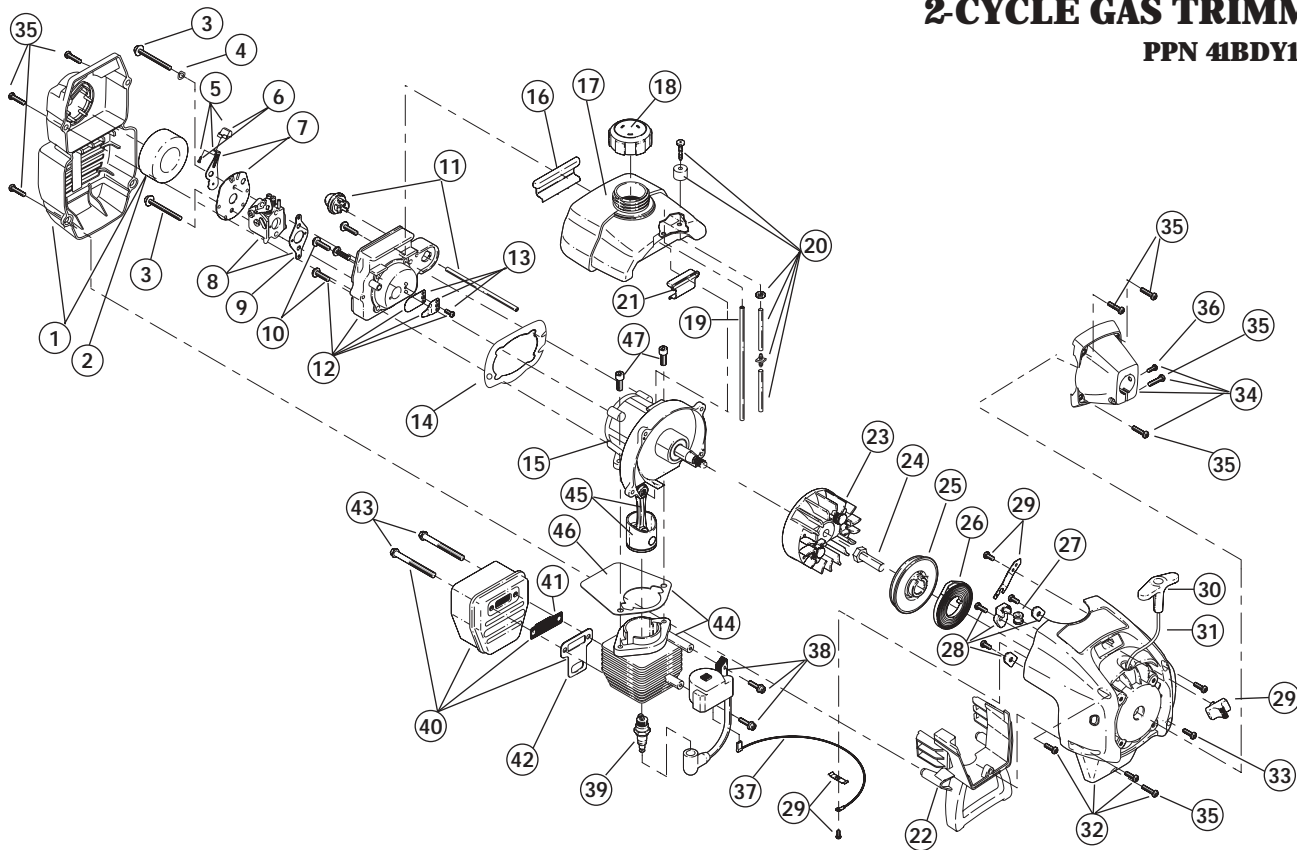

ENGINE PARTS - MODEL YM1500

2-CYCLE GAS TRIMMER

PPN 41BDY15G401

Item	Part No.	Description	Item	Part No.	Description
1	791-182059	Air Cleaner/Muffler Cover Assembly (includes 2 & 35)	31	791-613103	Rope
2	791-180350	Air Cleaner Filter	32	753-04293	Starter Housing Assembly (includes 25-31 & 33)
3	791-180351	Carburetor Mounting Screw Assembly	33	791-181862	Housing Screw
4	791-180226	Wavey Washer	34	791-182797	Clutch Cover Assembly (includes 35-36)
5	753-1182	Choke Lever Assembly (includes 6)	35	791-181345	Screw
6	753-1183	Choke Knob and Screw	36	791-182519	Anti-Rotation Screw
7	753-1184	Choke Lever and Plate (includes 5)	37	791-180036	Wire Lead
8	753-04320	Carburetor Assembly (includes 9 & 20)	38	753-04324	Module Assembly
9	791-610675	Carburetor Gasket	39	791-610311	Spark Plug
10	791-181860	Carb Mount Screw	40	791-182066	Muffler Assembly (includes 41-43)
11	753-1185	Primer and Hose Assembly	41	791-182747	Spark Arrestor Screen
12	753-1196	Carb Mount Assembly (includes 10, 13 & 14)	42	753-04159	Exhaust Gasket
13	791-684451	Reed Assembly	43	791-147575	Muffler Mounting Bolt Assembly
14	753-1208	Carburetor Mount Gasket	44	753-04323	Cylinder Assembly (includes 46 & 47)
15	753-04321	Crank Case Service Assembly (includes 10)	45	753-1207	Piston and Rod Assembly
16	791-612134	Rear Mounting Pad	46	753-1197	Cylinder Gasket
17	753-04311	Fuel Tank Assembly (includes 18-20)	47	791-182723	Cylinder Bolt
18	753-1187	Fuel Cap Assembly	*	753-04134	Engine Gasket Kit
19	791-181168	Fuel Return Line	*	791-180602	O.E.M. Carburetor Repair Kit
20	791-682039	Fuel Line Assembly	*	791-181873	Gasket Diaphragm Repair Kit
21	791-145308	Front Mounting Pad	*	753-1209	Piston Ring
22	791-182064	Shroud Extension and Stand	*	753-04322	Short Block Assembly (includes 10, 15, 39, 44-47)
23	791-182736	Flywheel Assembly			
24	791-610303	Spacer			
25	753-04232	Recoil Pulley Assembly			
26	791-613102	Recoil Spring			
27	791-611061	Rope Guide			
28	791-181441	Pulley Retainer Assembly			
29	791-182618	Switch Assembly			
30	791-181079	Pull Handle			
			*	Items Not Shown