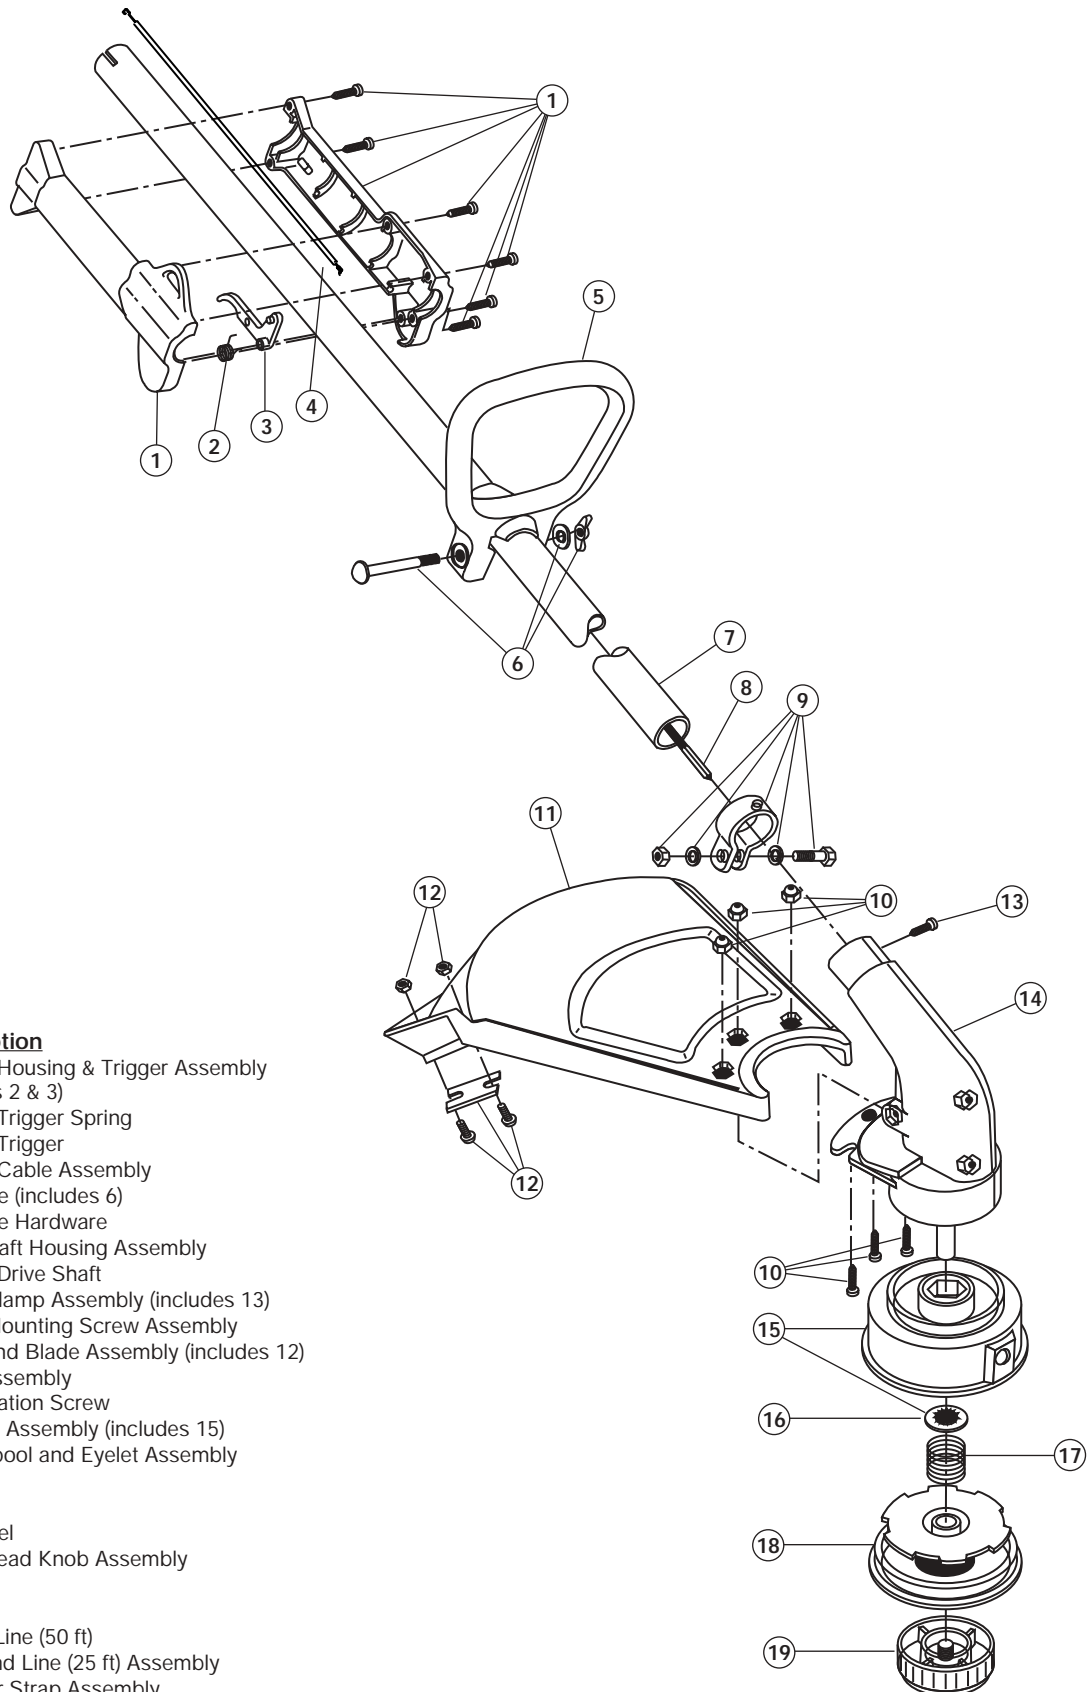

BOOM AND TRIMMER PARTS - MODEL YM1500

2-CYCLE GAS TRIMMER

PPN 41BDY15G401

Item	Part No.	Description
1	753-04294	Throttle Housing & Trigger Assembly (includes 2 & 3)
2	791-610314	Throttle Trigger Spring
3	753-04295	Throttle Trigger
4	791-182068	Throttle Cable Assembly
5	791-153064	D-Handle (includes 6)
6	791-153317	D-Handle Hardware
7	753-04330	Drive Shaft Housing Assembly
8	791-182839	Flexible Drive Shaft
9	791-153597	Lower Clamp Assembly (includes 13)
10	791-180547	Guard Mounting Screw Assembly
11	791-180548	Guard and Blade Assembly (includes 12)
12	791-180553	Blade Assembly
13	791-145569	Anti-Rotation Screw
14	791-180549	Gearbox Assembly (includes 15)
15	791-153619	Outer Spool and Eyelet Assembly
16	791-610660	Retainer
17	791-610317	Spring
18	791-610318	Inner Reel
19	791-153066	Bump Head Knob Assembly