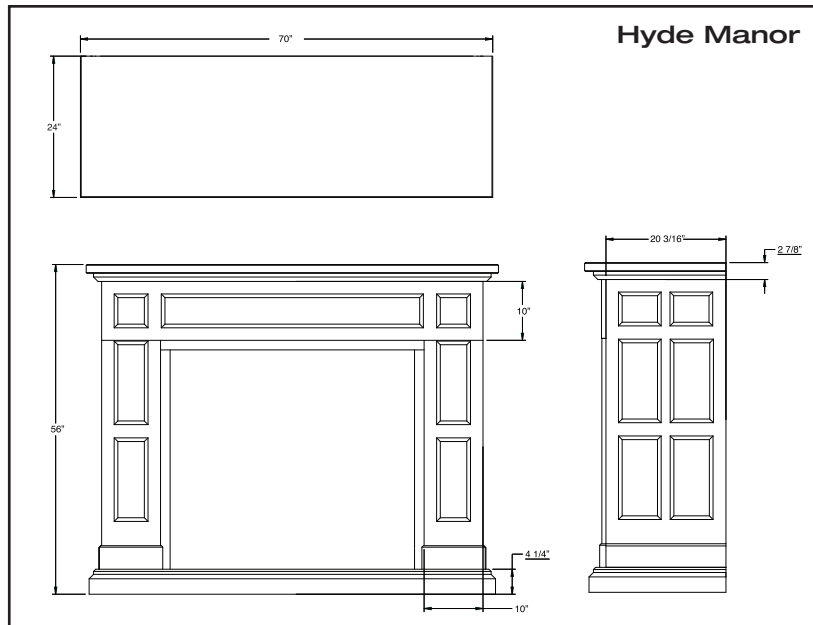

The Designer Select Series Cabinets
Models • Bromley • Sterling • Hyde Manor

ph: 1.800.525.1898
www.vermontcastings.com
www.majesticproducts.com

YOUR DEALER