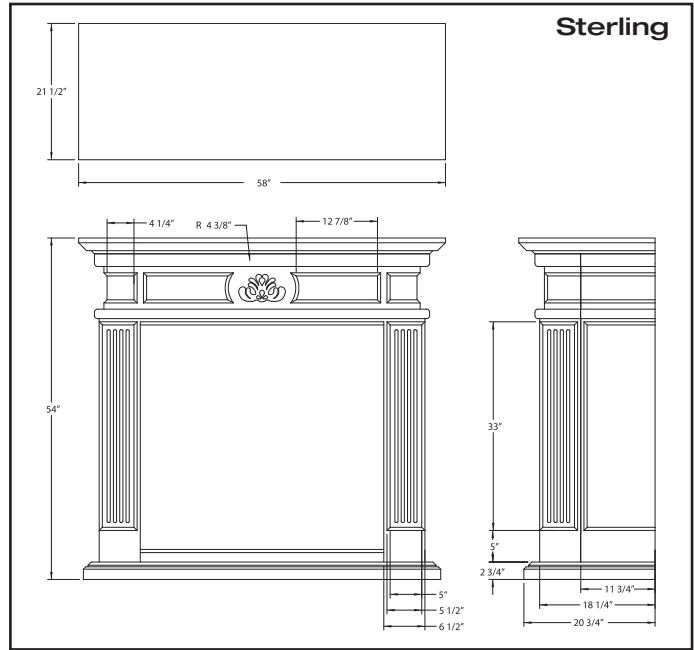

The Designer Select Series Cabinets
Models • Bromley • Sterling • Hyde Manor

ph: 1.800.525.1898
www.vermontcastings.com
www.majesticproducts.com

YOUR DEALER