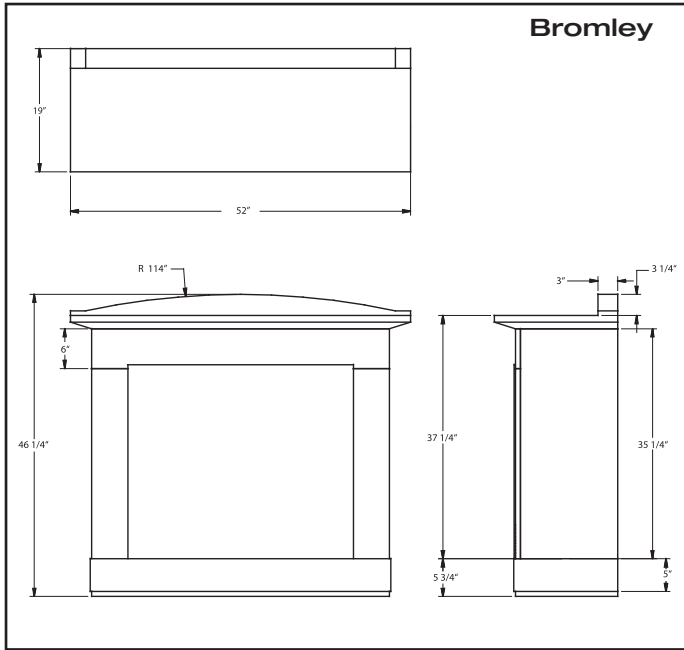

The Designer Select Series Cabinets
Models • Bromley • Sterling • Hyde Manor

ph: 1.800.525.1898
www.vermontcastings.com
www.majesticproducts.com

YOUR DEALER