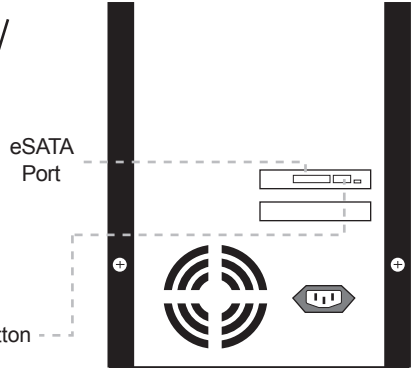

Connecting Data Cable from the Tower to the System

Using an eSATA to eSATA cable, connect one end to the eSATA port on the tower and the other to the eSATA port on the system.

Note: It is required that the Optical Tower V - BD be connected to a port multiplier compatible eSATA host controller for the system to see all ve optical drives. It is assumed that the driver for the eSATA host controller is correctly installed.

The Dipswitch and RAID button controls are not to be used on the Storage Tower V- BD. Dipswitches must be left in the OFF (upward) position at all times. Using these controls will cause the unit to malfunction.

Connecting the Power Cable and Turning on the Optical Tower V - BD

- Connect the power cord provided from the wall outlet to the back of the tower.
- A main power switch is located on the front of the tower.