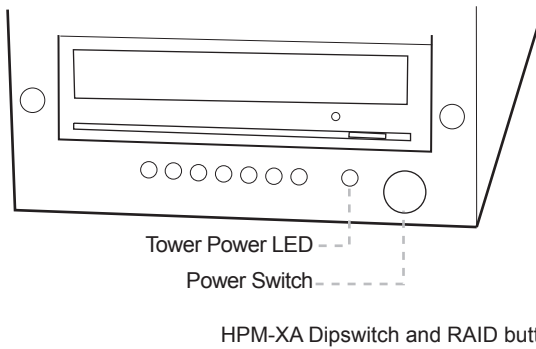

Bottom Front