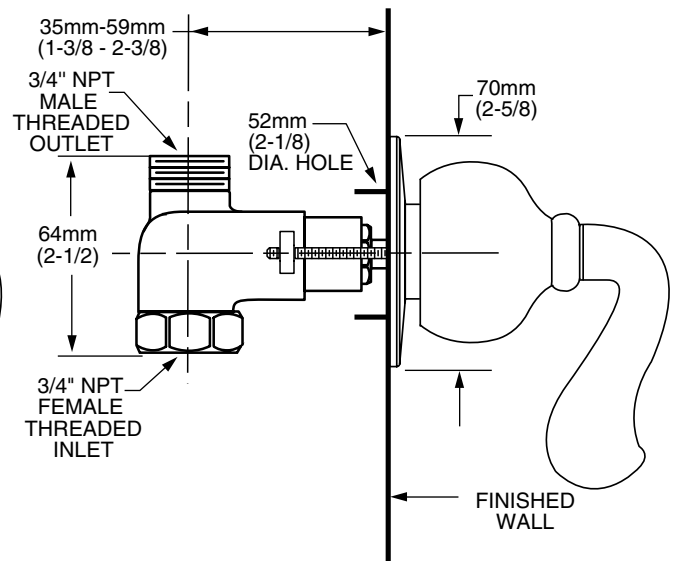

**MODEL NUMBER:**

**TRIM KITS:**

- T000.431 On/Off & Volume Control Valve Trim**  
Valve Trim ONLY. With Lever handle. LESS Valve.

**ROUGH VALVE BODIES:**

- R701 On/Off & Volume Control Valve Rough**  
1/2" inlet/outlet. Less handle.
- R711 On/Off & Volume Control Valve Rough**  
3/4" inlet/outlet. Less handle.

**Model R701**  
**1/2" NPT**

**Model R711**  
**3/4" NPT**

**GENERAL DESCRIPTION:**

Cast brass valve body. Amarilis washerless ceramic disc valve cartridge. Choice of 1/2" or 3/4" NPT inlets and outlets. Trim is brass construction.

**SUGGESTED SPECIFICATION:**

In-wall single valve shall feature a cast brass valve body. Model R701 shall feature combination 1/2" NPT threaded and direct sweat inlets. 1/2" NPT female outlet. Model R711 shall feature 3/4" female inlet. 3/4" male outlet. Shall also feature 1/4 turn washerless ceramic disc valve cartridges. Trim shall be constructed of brass. Fitting shall be American Standard Model # T000.431.\_\_\_\_ (Trim) and R7\_1 (Rough Valve Body).

**CODES AND STANDARDS**

These products meet or exceed the following codes and standards:

**ASME A112.18.1**  
**CSA B 125**

TRIM KITS**	Product Number	Description	Finish Options		
			Polished Chrome	PVD Blackened Bronze	PVD Satin Nickel
			002	068	295
	T000.431	On/Off & Volume Control Valve Trim. Lever handle. 			