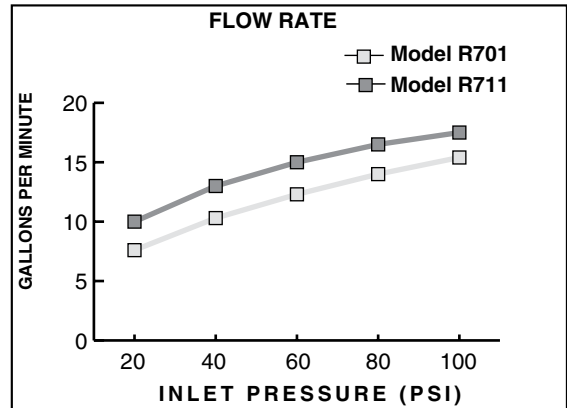

CODES AND STANDARDS

These products meet or exceed the following codes and standards:

ASME A112.18.1
CSA B 125

TRIM KITS**	Product Number	Description	Finish Options		
			Polished Chrome	PVD Blackened Bronze	PVD Satin Nickel
			002	068	295
	T000.431	On/Off & Volume Control Valve Trim. Lever handle.			

ROUGH VALVE BODIES	Product Number	Description		
			R701	In-wall single valve. 1/2" inlet/outlet. Less handle.
			R711	In-wall single valve. 3/4" inlet/outlet. Less handle.

** ROUGHS AND TRIMS MUST BE ORDERED SEPARATELY.

Meets the American Disabilities Act Guidelines and **ANSI A117.1** Requirements for the physically challenged.