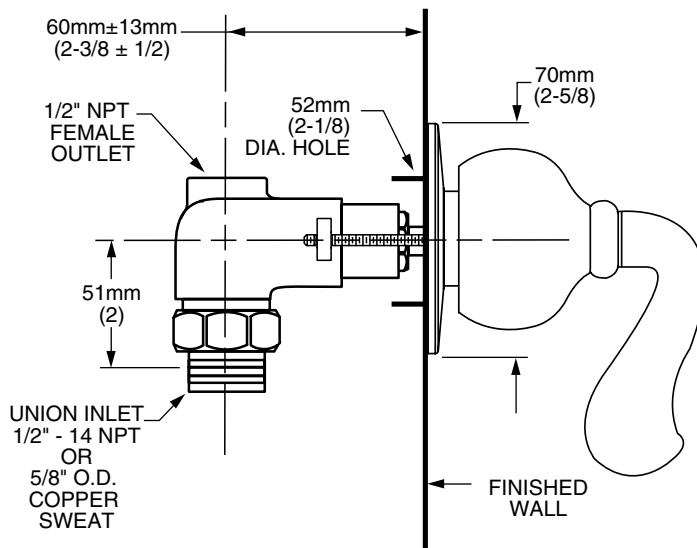

**MODEL NUMBER:**

**TRIM KITS:**

- T000.431 On/Off & Volume Control Valve Trim**  
Valve Trim ONLY. With Lever handle. LESS Valve.

**ROUGH VALVE BODIES:**

- R701 On/Off & Volume Control Valve Rough**  
1/2" inlet/outlet. Less handle.
- R711 On/Off & Volume Control Valve Rough**  
3/4" inlet/outlet. Less handle.

**Model R701**  
**1/2" NPT**

**Model R711**  
**3/4" NPT**

**GENERAL DESCRIPTION:**

Cast brass valve body. Amarilis washerless ceramic disc valve cartridge. Choice of 1/2" or 3/4" NPT inlets and outlets. Trim is brass construction.

**SUGGESTED SPECIFICATION:**

In-wall single valve shall feature a cast brass valve body. Model R701 shall feature combination 1/2" NPT threaded and direct sweat inlets. 1/2" NPT female outlet. Model R711 shall feature 3/4" female inlet. 3/4" male outlet. Shall also feature 1/4 turn washerless ceramic disc valve cartridges. Trim shall be constructed of brass. Fitting shall be American Standard Model # T000.431.\_\_\_\_ (Trim) and R7\_1 (Rough Valve Body).

**CODES AND STANDARDS**

These products meet or exceed the following codes and standards:

**ASME A112.18.1**  
**CSA B 125**

TRIM KITS**	Product Number	Description	Finish Options		
			Polished Chrome	PVD Blackened Bronze	PVD Satin Nickel
			002	068	295
	T000.431	On/Off & Volume Control Valve Trim. Lever handle. 			