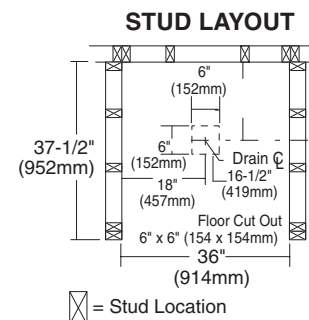

ACRYLUX 36" x 36" SHOWER KIT

Shower Kit With Walls:

☐ **3636Y1K.ST Shower Kit With Walls**

Includes the following components:

Shower Base Features:

- 3636Y1.ST Shower Base
- High-gloss acrylic-capped ABS with fiberglass reinforcement
- Single threshold with tiling flange

Nominal Dimensions:

35-7/8" x 35-7/8" x 5-1/8"
(911 x 911 x 130mm)

Door Features:

- 3600Y1.STE5.213 Pivot Bath Door
- Tempered safety glass
- Silver Shine frame finish
- Rain privacy glass

Nominal Dimensions:

31-5/8" to 34-3/8" x 64-3/4"
(803 to 873 x 1645mm)

Wall Set Features:

- 3636Y1.SW Bath Wall Set
- High-gloss acrylic-capped ABS with fiberglass reinforcement
- Mounts directly to studs
- Caulk-less installation

Nominal Dimensions:

36" x 36" x 70" tall
(914 x 914 x 1778mm)

Shower Kit Without Walls:

☐ **3636Y1KB.ST Shower Kit Without Walls**

- Same as above but without wall set

Compliance Certifications -

Meets or Exceeds the Following Specifications:

- ANSI Z97 for Safety Glazing Materials
- ANSI Z124.1.2 for Plastic Bathtubs and Shower Units
- ASTM E162 for Flammability
- NFPA 258 for Smoke Density