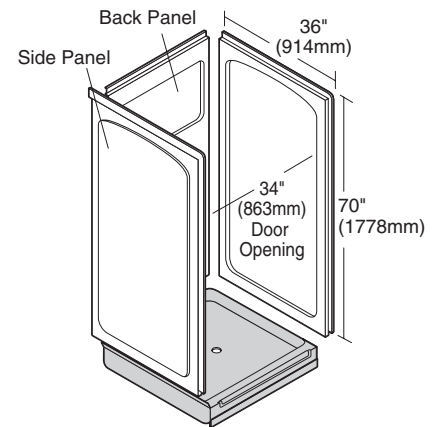

ACRYLUX 36" x 36" SHOWER KIT

Shower Kit With Walls:

☐ **3636Y1K.ST Shower Kit With Walls**

Includes the following components:

Shower Base Features:

- 3636Y1.ST Shower Base
- High-gloss acrylic-capped ABS with fiberglass reinforcement
- Single threshold with tiling flange

Nominal Dimensions:

35-7/8" x 35-7/8" x 5-1/8"
(911 x 911 x 130mm)

Door Features:

- 3600Y1.STE5.213 Pivot Bath Door
- Tempered safety glass
- Silver Shine frame finish
- Rain privacy glass

Nominal Dimensions:

31-5/8" to 34-3/8" x 64-3/4"
(803 to 873 x 1645mm)

Wall Set Features:

- 3636Y1.SW Bath Wall Set
- High-gloss acrylic-capped ABS with fiberglass reinforcement
- Mounts directly to studs
- Caulk-less installation

Nominal Dimensions:

36" x 36" x 70" tall
(914 x 914 x 1778mm)

Shower Kit Without Walls:

☐ **3636Y1KB.ST Shower Kit Without Walls**

- Same as above but without wall set

Compliance Certifications -

Meets or Exceeds the Following Specifications:

- ANSI Z97 for Safety Glazing Materials
- ANSI Z124.1.2 for Plastic Bathtubs and Shower Units
- ASTM E162 for Flammability
- NFPA 258 for Smoke Density