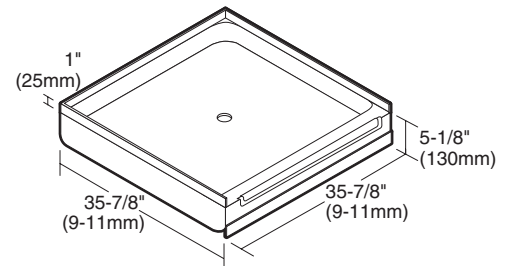

ACRYLUX 36" x 36" SHOWER KIT

Shower Kit With Walls:

☐ **3636Y1K.ST Shower Kit With Walls**

Includes the following components:

Shower Base Features:

- 3636Y1.ST Shower Base
- High-gloss acrylic-capped ABS with fiberglass reinforcement
- Single threshold with tiling flange

Nominal Dimensions:

35-7/8" x 35-7/8" x 5-1/8"
(911 x 911 x 130mm)

Door Features:

- 3600Y1.STE5.213 Pivot Bath Door
- Tempered safety glass
- Silver Shine frame finish
- Rain privacy glass

Nominal Dimensions:

31-5/8" to 34-3/8" x 64-3/4"
(803 to 873 x 1645mm)

Wall Set Features:

- 3636Y1.SW Bath Wall Set
- High-gloss acrylic-capped ABS with fiberglass reinforcement
- Mounts directly to studs
- Caulk-less installation

Nominal Dimensions:

36" x 36" x 70" tall
(914 x 914 x 1778mm)

Shower Kit Without Walls:

☐ **3636Y1KB.ST Shower Kit Without Walls**

- Same as above but without wall set

Compliance Certifications -

Meets or Exceeds the Following Specifications:

- ANSI Z97 for Safety Glazing Materials
- ANSI Z124.1.2 for Plastic Bathtubs and Shower Units
- ASTM E162 for Flammability
- NFPA 258 for Smoke Density