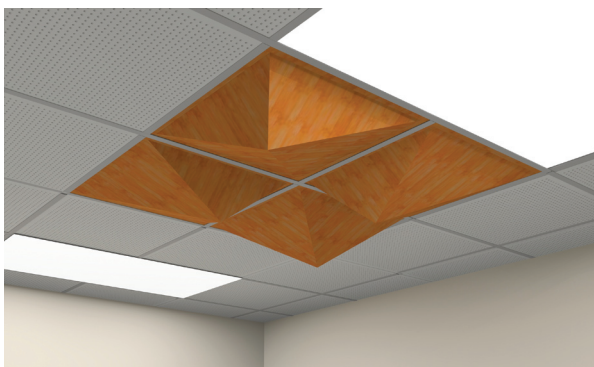

Wall installation

1. Using a level, locate where panels will hang. Place the panel on the wall and use a pencil to mark hole locations on the wall. Rotate each panel 90 degrees from the previous for maximum effectiveness.
2. Remove product from wall and drill holes. Then insert plastic anchors.
3. Place product back on wall and screw in place.
4. Button covers conceal screws after installation.