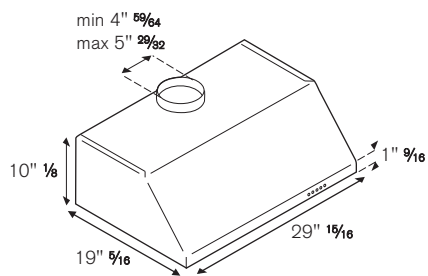

BERTAZZONI PROFESSIONAL SERIES

30" UNDERMOUNT CANOPY HOOD KU30 PRO 1 X

FEATURES

Hood finishing	stainless steel
Motor	1
Speed	3
Hood control	electronic with buttons
Halogen lights	2
Filters	aluminum mesh
Max extraction power	600 cfm

TECHNICAL SPECIFICATIONS

Electrical Requirements	120 V 60 Hz
Max Amp usage, power rating	3.3 A - 400 W
Certification	cETLus
Warranty	2 years parts and labor

ACCESSORIES

Recirculation Kit	code 901154
Narrow duct cover	code 901262
Full-width duct cover	code 901266
Narrow duct cover for ceiling height 8-10 ft	code 901281
European Baffle Filter	code 901253

This model is not suited for recirculation

INSTALLATION INSTRUCTIONS

Bertazzoni recommends to operate the appliance after it has been properly installed. Please refer to the installation manual for further details.

Disclaimer: while every effort has been made to insure the accuracy of the information contained in this brochure, Fratelli Bertazzoni reserves the right to change any part of the information at any time without notice.

Fratelli Bertazzoni, Bertazzoni and the winged wheel brand icon are registered trademarks of Bertazzoni Spa.

bertazzoni.com