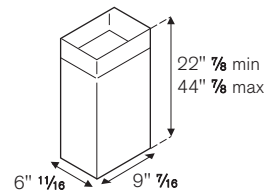

BERTAZZONI PROFESSIONAL SERIES

30" UNDERMOUNT CANOPY HOOD KU30 PRO 1 X

FEATURES

Hood finishing	stainless steel
Motor	1
Speed	3
Hood control	electronic with buttons
Halogen lights	2
Filters	aluminum mesh
Max extraction power	600 cfm

TECHNICAL SPECIFICATIONS

Electrical Requirements	120 V 60 Hz
Max Amp usage, power rating	3.3 A - 400 W
Certification	cETLus
Warranty	2 years parts and labor

ACCESSORIES

Recirculation Kit	code 901154
Narrow duct cover	code 901262
Full-width duct cover	code 901266
Narrow duct cover for ceiling height 8-10 ft	code 901281
European Baffle Filter	code 901253

This model is not suited for recirculation

INSTALLATION INSTRUCTIONS

Bertazzoni recommends to operate the appliance after it has been properly installed. Please refer to the installation manual for further details.

Disclaimer: while every effort has been made to insure the accuracy of the information contained in this brochure, Fratelli Bertazzoni reserves the right to change any part of the information at any time without notice.

Fratelli Bertazzoni, Bertazzoni and the winged wheel brand icon are registered trademarks of Bertazzoni Spa.

bertazzoni.com