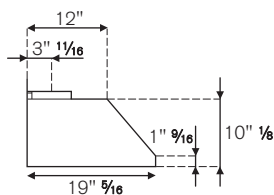

BERTAZZONI PROFESSIONAL SERIES

30" UNDERMOUNT CANOPY HOOD KU30 PRO 1 X

FEATURES

Hood finishing	stainless steel
Motor	1
Speed	3
Hood control	electronic with buttons
Halogen lights	2
Filters	aluminum mesh
Max extraction power	600 cfm

TECHNICAL SPECIFICATIONS

Electrical Requirements	120 V 60 Hz
Max Amp usage, power rating	3.3 A - 400 W
Certification	cETLus
Warranty	2 years parts and labor

ACCESSORIES

Recirculation Kit	code 901154
Narrow duct cover	code 901262
Full-width duct cover	code 901266
Narrow duct cover for ceiling height 8-10 ft	code 901281
European Baffle Filter	code 901253

This model is not suited for recirculation

INSTALLATION INSTRUCTIONS

Bertazzoni recommends to operate the appliance after it has been properly installed. Please refer to the installation manual for further details.

Disclaimer: while every effort has been made to insure the accuracy of the information contained in this brochure, Fratelli Bertazzoni reserves the right to change any part of the information at any time without notice.

Fratelli Bertazzoni, Bertazzoni and the winged wheel brand icon are registered trademarks of Bertazzoni Spa.

bertazzoni.com