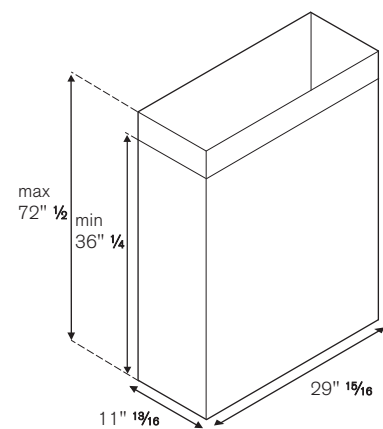

BERTAZZONI PROFESSIONAL SERIES

30" UNDERMOUNT CANOPY HOOD KU30 PRO 1 X

FEATURES

Hood finishing	stainless steel
Motor	1
Speed	3
Hood control	electronic with buttons
Halogen lights	2
Filters	aluminum mesh
Max extraction power	600 cfm

TECHNICAL SPECIFICATIONS

Electrical Requirements	120 V 60 Hz
Max Amp usage, power rating	3.3 A - 400 W
Certification	cETLus
Warranty	2 years parts and labor

ACCESSORIES

Recirculation Kit	code 901154
Narrow duct cover	code 901262
Full-width duct cover	code 901266
Narrow duct cover for ceiling height 8-10 ft	code 901281
European Baffle Filter	code 901253

This model is not suited for recirculation

INSTALLATION INSTRUCTIONS

Bertazzoni recommends to operate the appliance after it has been properly installed. Please refer to the installation manual for further details.

Disclaimer: while every effort has been made to insure the accuracy of the information contained in this brochure, Fratelli Bertazzoni reserves the right to change any part of the information at any time without notice.

Fratelli Bertazzoni, Bertazzoni and the winged wheel brand icon are registered trademarks of Bertazzoni Spa.

bertazzoni.com