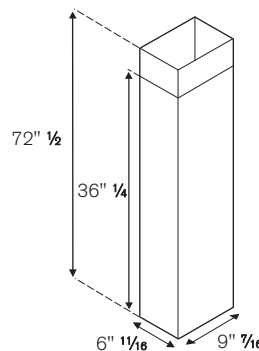

BERTAZZONI PROFESSIONAL SERIES

30" UNDERMOUNT CANOPY HOOD KU30 PRO 1 X

FEATURES

Hood finishing	stainless steel
Motor	1
Speed	3
Hood control	electronic with buttons
Halogen lights	2
Filters	aluminum mesh
Max extraction power	600 cfm

TECHNICAL SPECIFICATIONS

Electrical Requirements	120 V 60 Hz
Max Amp usage, power rating	3.3 A - 400 W
Certification	cETLus
Warranty	2 years parts and labor

ACCESSORIES

Recirculation Kit	code 901154
Narrow duct cover	code 901262
Full-width duct cover	code 901266
Narrow duct cover for ceiling height 8-10 ft	code 901281
European Baffle Filter	code 901253

This model is not suited for recirculation

INSTALLATION INSTRUCTIONS

Bertazzoni recommends to operate the appliance after it has been properly installed. Please refer to the installation manual for further details.

Disclaimer: while every effort has been made to insure the accuracy of the information contained in this brochure, Fratelli Bertazzoni reserves the right to change any part of the information at any time without notice.

Fratelli Bertazzoni, Bertazzoni and the winged wheel brand icon are registered trademarks of Bertazzoni Spa.

bertazzoni.com