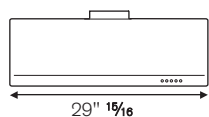

BERTAZZONI PROFESSIONAL SERIES

30" UNDERMOUNT CANOPY HOOD KU30 PRO 1 X

FEATURES

Hood finishing	stainless steel
Motor	1
Speed	3
Hood control	electronic with buttons
Halogen lights	2
Filters	aluminum mesh
Max extraction power	600 cfm

TECHNICAL SPECIFICATIONS

Electrical Requirements	120 V 60 Hz
Max Amp usage, power rating	3.3 A - 400 W
Certification	cETLus
Warranty	2 years parts and labor

ACCESSORIES

Recirculation Kit	code 901154
Narrow duct cover	code 901262
Full-width duct cover	code 901266
Narrow duct cover for ceiling height 8-10 ft	code 901281
European Baffle Filter	code 901253

This model is not suited for recirculation

INSTALLATION INSTRUCTIONS

Bertazzoni recommends to operate the appliance after it has been properly installed. Please refer to the installation manual for further details.

Disclaimer: while every effort has been made to insure the accuracy of the information contained in this brochure, Fratelli Bertazzoni reserves the right to change any part of the information at any time without notice.

Fratelli Bertazzoni, Bertazzoni and the winged wheel brand icon are registered trademarks of Bertazzoni Spa.

bertazzoni.com