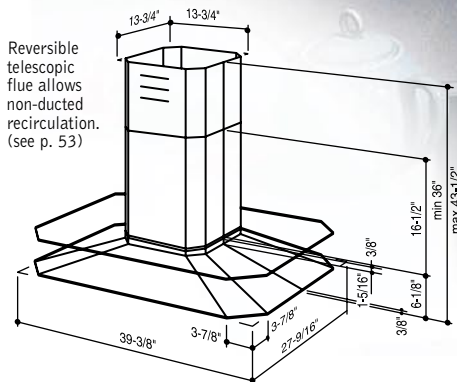

Ducted/non-ducted telescopic flue for 8' to 9' ceilings – Custom extensions available (see p. 50)

Halogen lighting provides brilliant working illumination and a low-level setting.

Optional glass shelf (GSIS170) makes a sparkling statement.

Like a finely cut diamond, distinctive facets catch the light, making every angle a new visual experience. Unique beauty like that of a true gem.

Model	Dimensions	Blower	CFM	Finish
IS170	39-3/8" width 27-9/16" depth	INT.■	450	304 Brushed Stainless
IEX170	39-3/8" width 27-9/16" depth	EXT.◆ (see page 52)	4 In-line 4 Exterior	304 Brushed Stainless