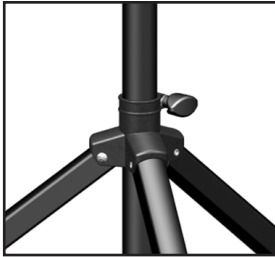

**PRODUCT MANUAL FOR
TS-70GB SPEAKER STAND
(ITEM #14018)**

GET LASTING VALUE!

Safe & Secure

Supports more weight than other lightweight stands; locking pin for absolute speaker security.

Truly Portable

Quickly folds into an ultra-slim, lightweight unit.

Versatile & Reliable

Includes integrated socket adapter and foot caps that won't fall off.

Set-up

1. Loosen leg fitting hand knob.
2. Slide leg fitting down to maximum diameter of leg spread (leg braces should be parallel to the floor). Tighten hand knob.

3. Remove safety pin from slot on upper telescoping tube. Loosen hand knob on telescoping collar and raise center tube 6-10". Retighten hand knob.

4. Select the correct size socket adapter. Put speaker cabinet on top. Slowly loosen the hand knob and raise the cabinet to desired height. Tighten hand knob. Insert safety pin into slot on the telescoping tube.