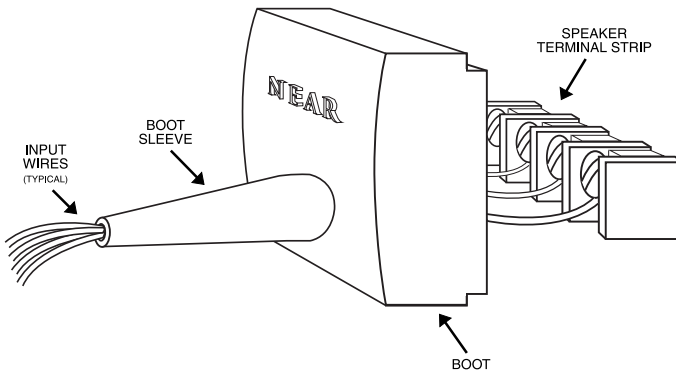

Model ASTB4

A-SERIES SPEAKER TERMINAL BOOT

N·E·A·R[®]

Description

The A-Series Terminal Boot is designed to offer added protection against the effects of weather on wires and connections made to A-Series speaker model types A2, A6, and A8. The ASTB4 package contains 4 terminal boots.

Installation

1. If necessary, trim the tapering boot sleeve to accommodate the size of the wire bundle to be attached to the speaker (adjust for a snug fit).
2. Slide the narrow end of the boot sleeve over the wires. Crimp any lugs onto the wires after inserting the wires through the boot sleeve.
3. Secure the wires to the terminals and then slide the terminal boot into place over the terminals, pressing it firmly against the terminal strip for a secure fit. The boot only fits properly in one orientation.

Note: *The A2 speaker model does not allow enough space between the housing and the bracket for the boot sleeve to pass between them. Therefore, it is important to install the boot while the speaker is in its approximate final tilt position.*

Additional Protection

The terminal boot does not provide a water tight seal for the terminal strip. It is only designed to minimize the direct effects of weather on the wires and connections.

Silicone-based caulks can be used to improve the seal of the boot to the speaker terminal area. If desired, apply a bead to the base of the boot before pressing it onto the terminal. Silicone sealants with adhesive properties adhere better than pure silicone products. The boot sleeve exit can also be sealed, however, be certain to caulk it so that the caulk can be removed later in case the boot needs to be removed.